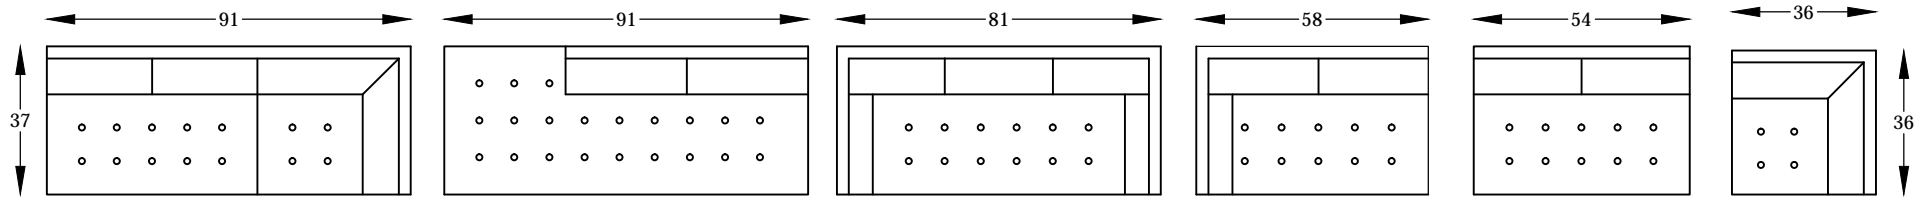

# " W " SERIES

MM125090L or R  
One Arm Sofa w/Return  
\*SHOWN AS A LEFT

M125089  
Sofa

MM125017 L or R  
One Arm Sofa  
\*SHOWN AS A LEFT

MM125081  
Armless Sofa

MM125050L or R  
One Arm Condo Sofa  
\*SHOWN AS A LEFT

MM125091 L or R  
Armless Sofa w/ Return  
\*SHOWN AS A LEFT

M125092 L or R  
MM125092 L or R  
Armless Sofa w/Bumper  
\*SHOWN AS A LEFT

M125080  
Condo Sofa

MM125058L or R  
One Arm Loveseat  
\*SHOWN AS A LEFT

MM125055 L or R  
Armless Chair w/Bumper  
\*SHOWN AS A LEFT

M125027  
MM125027  
Armless Chair

M125013  
Loveseat

This schematic is current as September 11, 2017.  
Lazar reserves the right to change dimensions and/or products offered.  
A more recent schematic may be available for this series at [www.lazarind.com](http://www.lazarind.com)  
Note left or right is determined by facing the piece.