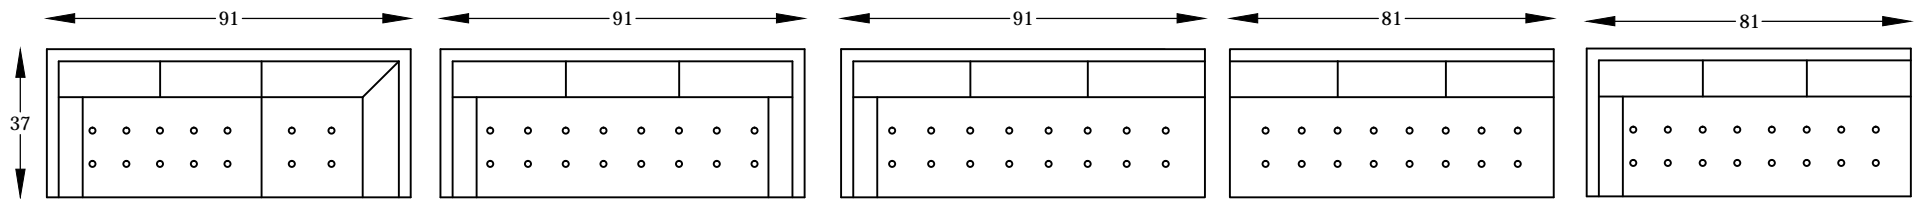

# " W " SERIES

MM125090L or R  
One Arm Sofa w/Return  
\*SHOWN AS A LEFT

M125089  
Sofa

MM125017 L or R  
One Arm Sofa  
\*SHOWN AS A LEFT

MM125081  
Armless Sofa

MM125050L or R  
One Arm Condo Sofa  
\*SHOWN AS A LEFT

MM125091 L or R  
Armless Sofa w/ Return  
\*SHOWN AS A LEFT

M125092 L or R  
MM125092 L or R  
Armless Sofa w/Bumper  
\*SHOWN AS A LEFT

M125080  
Condo Sofa

MM125058L or R  
One Arm Loveseat  
\*SHOWN AS A LEFT

MM125055 L or R  
Armless Chair w/Bumper  
\*SHOWN AS A LEFT

M125027  
MM125027  
Armless Chair

M125013  
Loveseat

This schematic is current as September 11, 2017.  
Lazar reserves the right to change dimensions and/or products offered.  
A more recent schematic may be available for this series at [www.lazarind.com](http://www.lazarind.com)  
Note left or right is determined by facing the piece.