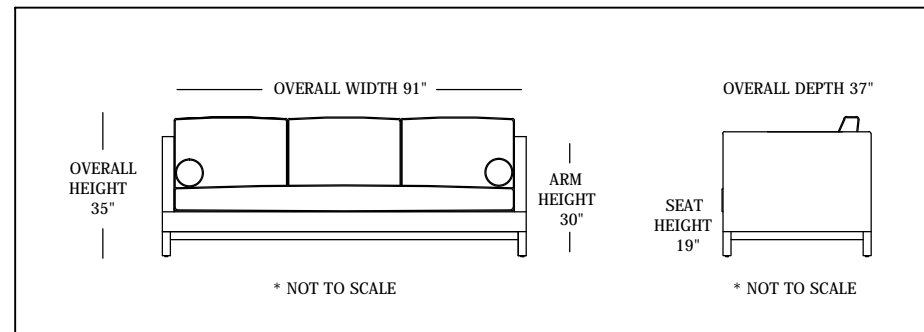

MM125054  
Armless Loveseat

MM125036  
Corner chair

MM125093 L or R  
Bumper Sofa w/Return  
\*SHOWN AS A LEFT

M125094 L or R  
Free Standing  
Bumper Sofa w/Return  
\*SHOWN AS A LEFT

M125082 L or R  
MM125082 L or R  
Armless Loveseat w/Bumper  
\*SHOWN AS A LEFT

MM125055 L or R  
Armless Chair w/Bumper  
\*SHOWN AS A LEFT

M125027  
MM125027  
Armless Chair

M125013  
Loveseat

This schematic is current as September 11, 2017.  
Lazar reserves the right to change dimensions and/or products offered.  
A more recent schematic may be available for this series at [www.lazarind.com](http://www.lazarind.com)  
Note left or right is determined by facing the piece.