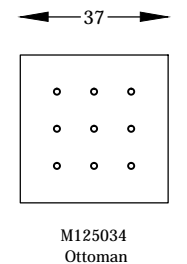

MM125054  
Armless Loveseat

MM125036  
Corner chair

MM125093 L or R  
Bumper Sofa w/Return  
\*SHOWN AS A LEFT

M125094 L or R  
Free Standing  
Bumper Sofa w/Return  
\*SHOWN AS A LEFT

M125082 L or R  
MM125082 L or R  
Armless Loveseat w/Bumper  
\*SHOWN AS A LEFT

MM125055 L or R  
Armless Chair w/Bumper  
\*SHOWN AS A LEFT

M125027  
MM125027  
Armless Chair

M125013  
Loveseat

This schematic is current as September 11, 2017.  
Lazar reserves the right to change dimensions and/or products offered.  
A more recent schematic may be available for this series at [www.lazarind.com](http://www.lazarind.com)  
Note left or right is determined by facing the piece.