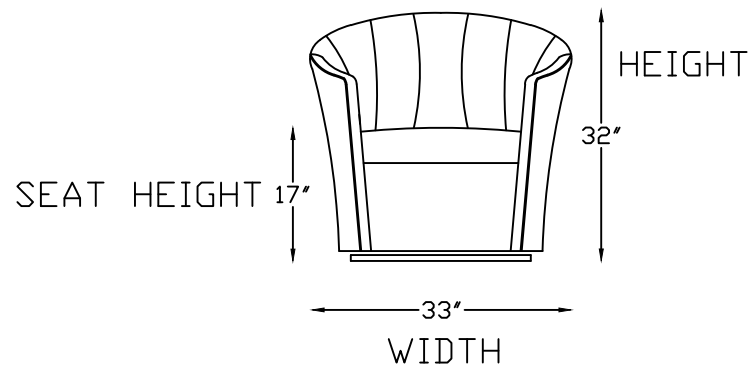

17804 AMARO

FRONT VIEW

SIDE VIEW

This schematic is current as of February, 2019
Lazar reserves the right to change dimensions and/or products offered.
A more recent schematic may be available for this series at www.lazarind.com
NOTE: L or R is determined by facing the piece.