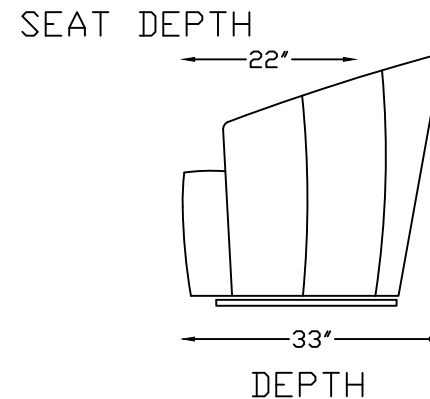

17804 AMARO

FRONT VIEW

SIDE VIEW

This schematic is current as of February, 2019
Lazar reserves the right to change dimensions and/or products offered.
A more recent schematic may be available for this series at www.lazarind.com
NOTE: L or R is determined by facing the piece.