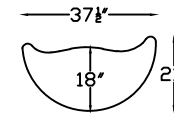

M1070103L
Armless Sofa w/Bumper
* Shown as Left

1070L & R
Swivel Chair
* Shown as Left

107501R
OTTOMAN
* Shown as Right

* On the Odyssey Armless Sofa w/Bumper the facing is determined by standing facing the piece and describing the higher side of the back of the sofa.

This schematic is current as of June 16, 2020
Lazar reserves the right to change dimensions and/or products offered.
A more recent schematic may be available for this series at www.lazarind.com
NOTE: L or R is determined by facing the piece.