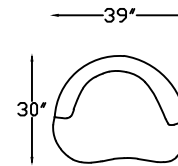

M1070103L
Armless Sofa w/Bumper
* Shown as Left

1070L & R
Swivel Chair
* Shown as Left

107501R
OTTOMAN
* Shown as Right

* On the Odyssey Armless Sofa w/Bumper the facing is determined by standing facing the piece and describing the higher side of the back of the sofa.

This schematic is current as of June 16, 2020
Lazar reserves the right to change dimensions and/or products offered.
A more recent schematic may be available for this series at www.lazarind.com
NOTE: L or R is determined by facing the piece.