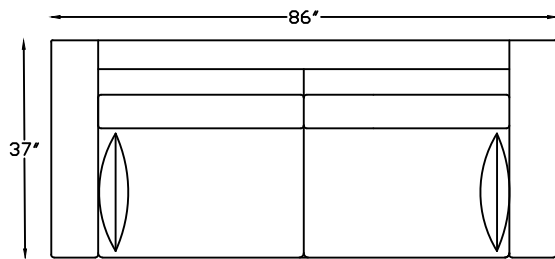

# Jesse 1410

141020 SOFA

141017L ONE ARM SOFA  
\*SHOWN AS LEFT

141018L ONE ARM SOFA W/ RETURN  
\*SHOWN AS LEFT

141051 CONDO SOFA

141053L SOFA BUMPER W/ RETURN

141004 CHAIR

This schematic is current as of March, 2019.

Lazar reserves the right to change dimensions and/or products offered.

A more recent schematic may be available for this series at [www.lazarind.com](http://www.lazarind.com)

NOTE: L or R is determined by facing the piece.