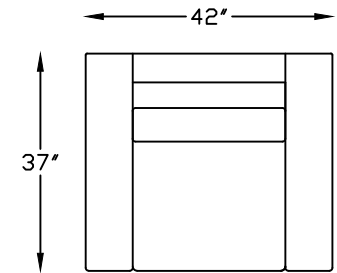

# Jesse 1410

141020 SOFA

141017L ONE ARM SOFA  
\*SHOWN AS LEFT

141018L ONE ARM SOFA W/ RETURN  
\*SHOWN AS LEFT

141051 CONDO SOFA

141053L SOFA BUMPER W/ RETURN

141004 CHAIR

This schematic is current as of March, 2019.

Lazar reserves the right to change dimensions and/or products offered.

A more recent schematic may be available for this series at [www.lazarind.com](http://www.lazarind.com)

NOTE: L or R is determined by facing the piece.