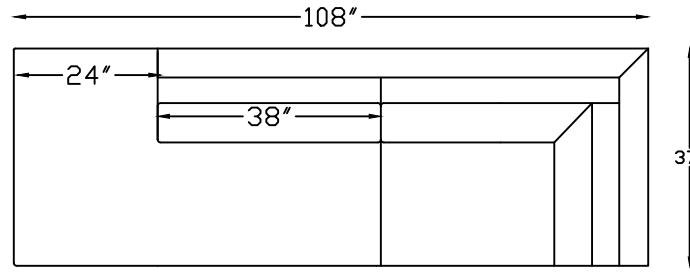

# Jesse 1410

141020 SOFA

141017L ONE ARM SOFA  
\*SHOWN AS LEFT

141018L ONE ARM SOFA W/ RETURN  
\*SHOWN AS LEFT

141051 CONDO SOFA

141053L SOFA BUMPER W/ RETURN

141004 CHAIR

This schematic is current as of March, 2019.

Lazar reserves the right to change dimensions and/or products offered.

A more recent schematic may be available for this series at [www.lazarind.com](http://www.lazarind.com)

NOTE: L or R is determined by facing the piece.