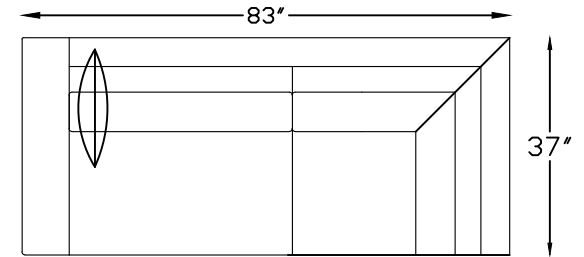

# Jesse 1410

141020 SOFA

141017L ONE ARM SOFA  
\*SHOWN AS LEFT

141018L ONE ARM SOFA W/ RETURN  
\*SHOWN AS LEFT

141051 CONDO SOFA

141053L SOFA BUMPER W/ RETURN

141004 CHAIR

This schematic is current as of March, 2019.

Lazar reserves the right to change dimensions and/or products offered.

A more recent schematic may be available for this series at [www.lazarind.com](http://www.lazarind.com)

NOTE: L or R is determined by facing the piece.