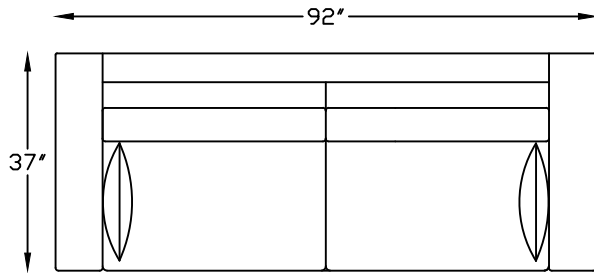

# Jesse 1410

141020 SOFA

141017L ONE ARM SOFA  
\*SHOWN AS LEFT

141018L ONE ARM SOFA W/ RETURN  
\*SHOWN AS LEFT

141051 CONDO SOFA

141053L SOFA BUMPER W/ RETURN

141004 CHAIR

This schematic is current as of March, 2019.

Lazar reserves the right to change dimensions and/or products offered.

A more recent schematic may be available for this series at [www.lazarind.com](http://www.lazarind.com)

NOTE: L or R is determined by facing the piece.