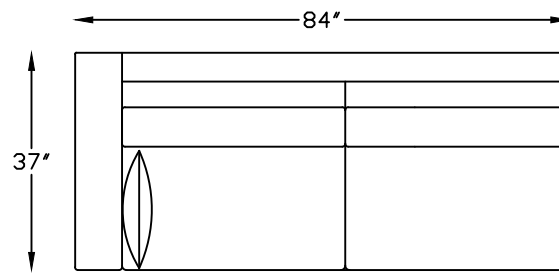

# Jesse 1410

141020 SOFA

141017L ONE ARM SOFA  
\*SHOWN AS LEFT

141018L ONE ARM SOFA W/ RETURN  
\*SHOWN AS LEFT

141051 CONDO SOFA

141053L SOFA BUMPER W/ RETURN

141004 CHAIR

This schematic is current as of March, 2019.

Lazar reserves the right to change dimensions and/or products offered.

A more recent schematic may be available for this series at [www.lazarind.com](http://www.lazarind.com)

NOTE: L or R is determined by facing the piece.