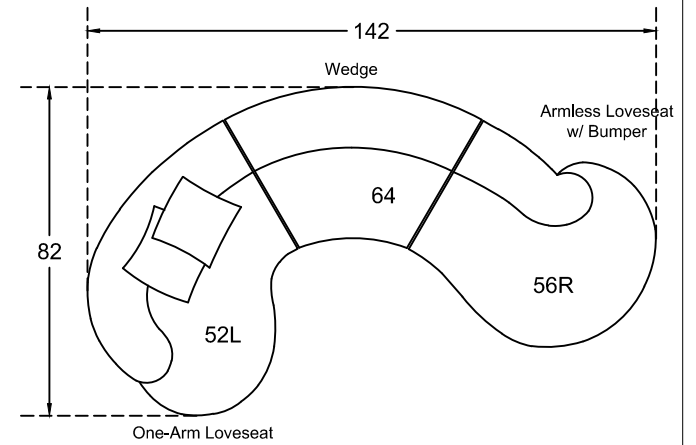

1325 ARABELLA SERIES

MM132552
One-Arm Loveseat

MM132564
Wedge

MM132556
Armless Loveseat
w/ Bumper

Scale: 1/4" = 1'-00"

This schematic is current as 4/15. The company reserves the right to change dimensions and products offered. A more recent schematic may be available for this series. To see the most current schematic, go to <http://lazarind.com>

*NOTE: L or R IS DETERMINED BY FACING AT THE PIECE