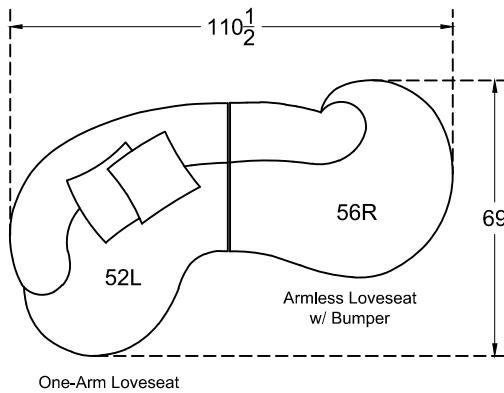

1325 ARABELLA SERIES

MM132552
One-Arm Loveseat

MM132564
Wedge

MM132556
Armless Loveseat
w/ Bumper

Scale: 1/4" = 1'-00"

This schematic is current as 4/15. The company reserves the right to change dimensions and products offered. A more recent schematic may be available for this series. To see the most current schematic, go to <http://lazarind.com>

*NOTE: L or R IS DETERMINED BY FACING AT THE PIECE