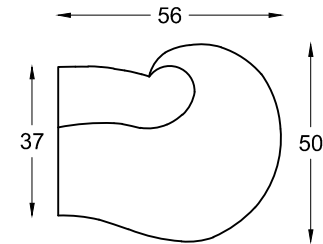

1325 ARABELLA SERIES

MM132552
One-Arm Loveseat

MM132564
Wedge

MM132556
Armless Loveseat
w/ Bumper

Scale: 1/4" = 1'-00"

This schematic is current as 4/15. The company reserves the right to change dimensions and products offered. A more recent schematic may be available for this series. To see the most current schematic, go to <http://lazarind.com>

*NOTE: L or R IS DETERMINED BY FACING AT THE PIECE