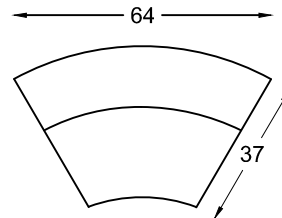

1325 ARABELLA SERIES

MM132552
One-Arm Loveseat

MM132564
Wedge

MM132556
Armless Loveseat
w/ Bumper

Scale: 1/4" = 1'-00"

This schematic is current as 4/15. The company reserves the right to change dimensions and products offered. A more recent schematic may be available for this series. To see the most current schematic, go to <http://lazarind.com>

*NOTE: L or R IS DETERMINED BY FACING AT THE PIECE