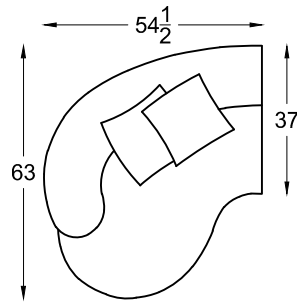

1325 ARABELLA SERIES

MM132552
One-Arm Loveseat

MM132564
Wedge

MM132556
Armless Loveseat
w/ Bumper

Scale: 1/4" = 1'-00"

This schematic is current as 4/15. The company reserves the right to change dimensions and products offered. A more recent schematic may be available for this series. To see the most current schematic, go to <http://lazarind.com>

*NOTE: L or R IS DETERMINED BY FACING AT THE PIECE