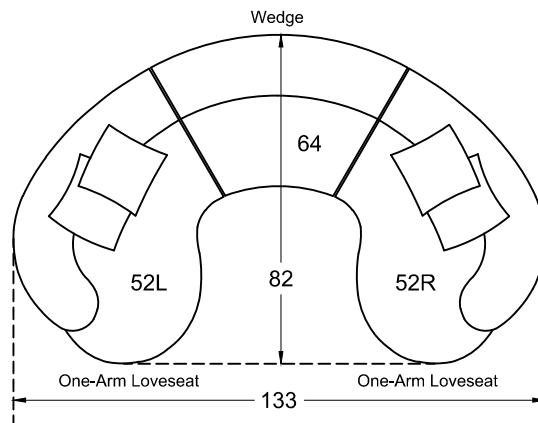

1325 ARABELLA SERIES

MM132552
One-Arm Loveseat

MM132564
Wedge

MM132556
Armless Loveseat
w/ Bumper

Scale: 1/4" = 1'-00"

This schematic is current as 4/15. The company reserves the right to change dimensions and products offered. A more recent schematic may be available for this series. To see the most current schematic, go to <http://lazarind.com>

*NOTE: L or R IS DETERMINED BY FACING AT THE PIECE