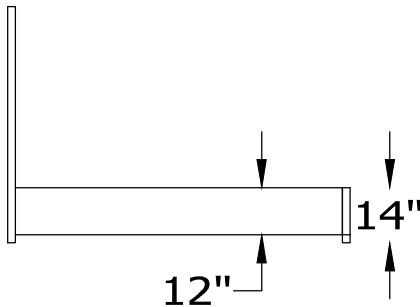

# MACINTOSH 158

HB15869 QUEEN HEADBOARD  
FR15869 QUEEN FOOT/SIDE RAILS  
FB15869 QUEEN FOOTBOARD/ SIDE RAILS

HB15869X QUEEN HEADBOARD

HB15885 KING HEADBOARD  
FR15885 KING FOOT/SIDE RAILS  
FB15885 KING FOOTBOARD/ SIDE RAILS

HB15885X KING HEADBOARD

HB15881 CAL. KING HEADBOARD  
FR15881 CAL. KING FOOT/SIDE RAILS  
FB15881 CAL. KING FOOTBOARD/ SIDE RAILS

HB15881X CAL. KING HEADBOARD

\* NOT TO SCALE

Scale: 1/4" = 1'-0"

This schematic is current as 11/14 . The company reserves the right to change dimensions and products offered. A more recent schematic may be available for this series. To see the most current schematic, go to <http://lazarind.com>