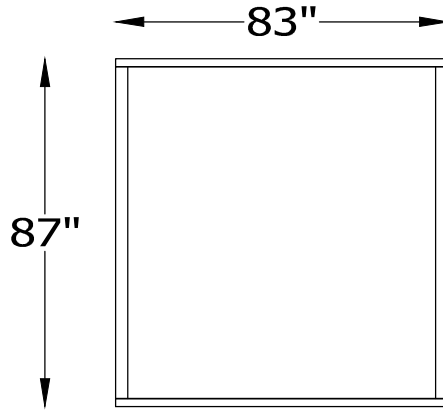

# MACINTOSH 158

HB15869 QUEEN HEADBOARD  
FR15869 QUEEN FOOT/SIDE RAILS  
FB15869 QUEEN FOOTBOARD/ SIDE RAILS

HB15869X QUEEN HEADBOARD

HB15885 KING HEADBOARD  
FR15885 KING FOOT/SIDE RAILS  
FB15885 KING FOOTBOARD/ SIDE RAILS

HB15885X KING HEADBOARD

HB15881 CAL. KING HEADBOARD  
FR15881 CAL. KING FOOT/SIDE RAILS  
FB15881 CAL. KING FOOTBOARD/ SIDE RAILS

HB15881X CAL. KING HEADBOARD

\* NOT TO SCALE

Scale: 1/4" = 1'-0"

This schematic is current as 11/14 . The company reserves the right to change dimensions and products offered. A more recent schematic may be available for this series. To see the most current schematic, go to <http://lazarind.com>