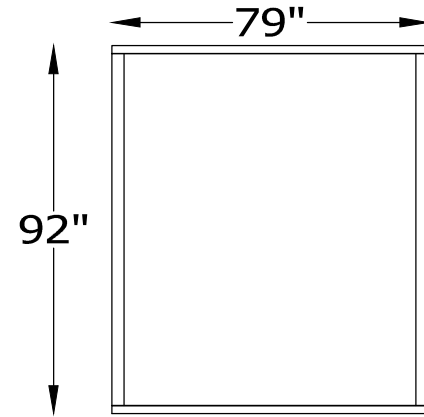

# MACINTOSH 158

HB15869 QUEEN HEADBOARD  
FR15869 QUEEN FOOT/SIDE RAILS  
FB15869 QUEEN FOOTBOARD/ SIDE RAILS

HB15869X QUEEN HEADBOARD

HB15885 KING HEADBOARD  
FR15885 KING FOOT/SIDE RAILS  
FB15885 KING FOOTBOARD/ SIDE RAILS

HB15885X KING HEADBOARD

HB15881 CAL. KING HEADBOARD  
FR15881 CAL. KING FOOT/SIDE RAILS  
FB15881 CAL. KING FOOTBOARD/ SIDE RAILS

HB15881X CAL. KING HEADBOARD

\* NOT TO SCALE

Scale: 1/4" = 1'-0"

This schematic is current as 11/14 . The company reserves the right to change dimensions and products offered. A more recent schematic may be available for this series. To see the most current schematic, go to <http://lazarind.com>