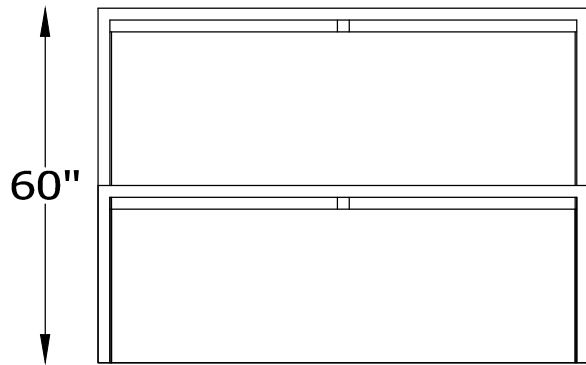

# MACINTOSH 158

HB15869 QUEEN HEADBOARD  
FR15869 QUEEN FOOT/SIDE RAILS  
FB15869 QUEEN FOOTBOARD/ SIDE RAILS

HB15869X QUEEN HEADBOARD

HB15885 KING HEADBOARD  
FR15885 KING FOOT/SIDE RAILS  
FB15885 KING FOOTBOARD/ SIDE RAILS

HB15885X KING HEADBOARD

HB15881 CAL. KING HEADBOARD  
FR15881 CAL. KING FOOT/SIDE RAILS  
FB15881 CAL. KING FOOTBOARD/ SIDE RAILS

HB15881X CAL. KING HEADBOARD

\* NOT TO SCALE

Scale: 1/4" = 1'-0"

This schematic is current as 11/14 . The company reserves the right to change dimensions and products offered. A more recent schematic may be available for this series. To see the most current schematic, go to <http://lazarind.com>