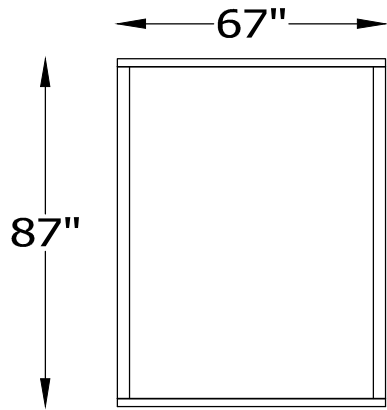

# MACINTOSH 158

HB15869 QUEEN HEADBOARD  
FR15869 QUEEN FOOT/SIDE RAILS  
FB15869 QUEEN FOOTBOARD/ SIDE RAILS

HB15869X QUEEN HEADBOARD

HB15885 KING HEADBOARD  
FR15885 KING FOOT/SIDE RAILS  
FB15885 KING FOOTBOARD/ SIDE RAILS

HB15885X KING HEADBOARD

HB15881 CAL. KING HEADBOARD  
FR15881 CAL. KING FOOT/SIDE RAILS  
FB15881 CAL. KING FOOTBOARD/ SIDE RAILS

HB15881X CAL. KING HEADBOARD

\* NOT TO SCALE

Scale: 1/4" = 1'-0"

This schematic is current as 11/14 . The company reserves the right to change dimensions and products offered. A more recent schematic may be available for this series. To see the most current schematic, go to <http://lazarind.com>