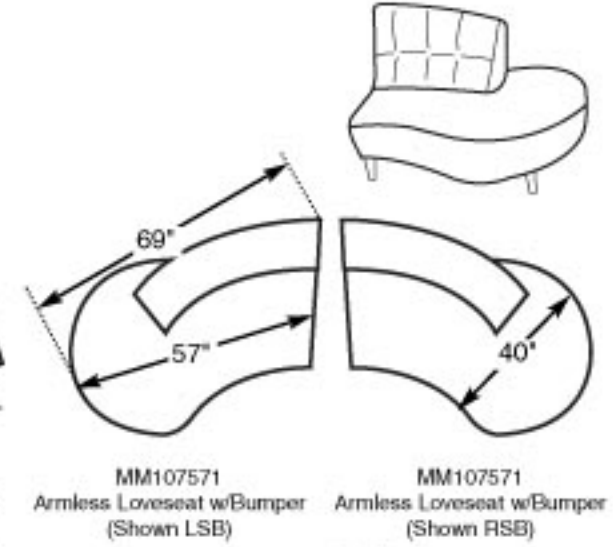

ODYSSEY SERIES

*On the Odyssey Armless Sofa with Bumper, the facing is determined by standing facing the piece and describing the higher side of the back of the sofa.

This schematic is current as of 9/06. The company reserves the right to change dimensions and products offered. A more recent schematic may be available for this series. To see the most current schematic, go to <http://www.lazarini.com/images/SchematicPDFs>.