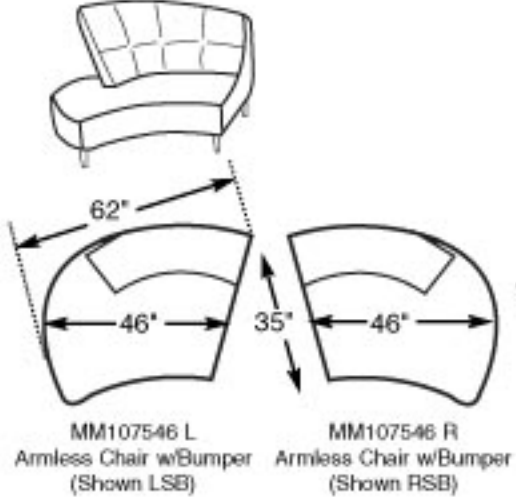

ODYSSEY SERIES

*On the Odyssey Armless Sofa with Bumper, the facing is determined by standing facing the piece and describing the higher side of the back of the sofa.

This schematic is current as of 9/06. The company reserves the right to change dimensions and products offered. A more recent schematic may be available for this series. To see the most current schematic, go to <http://www.lazarini.com/images/SchematicPDFs>.