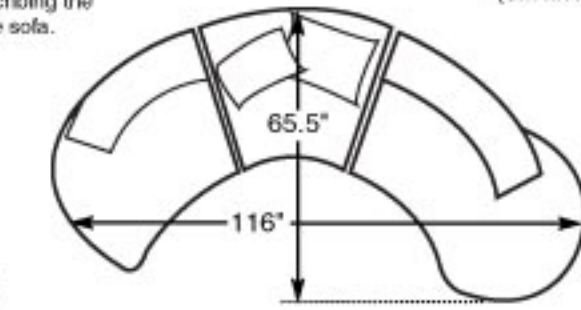

ODYSSEY SERIES

*On the Odyssey Armless Sofa with Bumper, the facing is determined by standing facing the piece and describing the higher side of the back of the sofa.

This schematic is current as of 9/06. The company reserves the right to change dimensions and products offered. A more recent schematic may be available for this series. To see the most current schematic, go to <http://www.lazarini.com/images/SchematicPDFs>.