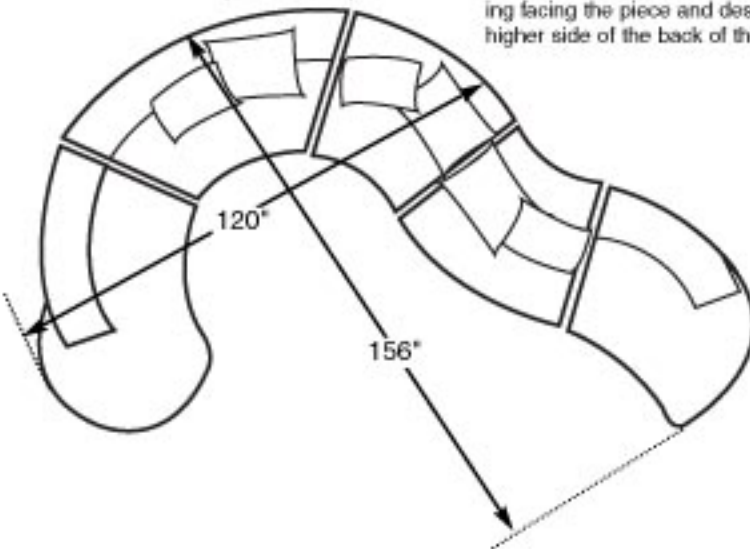

ODYSSEY SERIES

*On the Odyssey Armless Sofa with Bumper, the facing is determined by standing facing the piece and describing the higher side of the back of the sofa.

This schematic is current as of 9/06. The company reserves the right to change dimensions and products offered. A more recent schematic may be available for this series. To see the most current schematic, go to <http://www.lazarini.com/images/SchematicPDFs>.