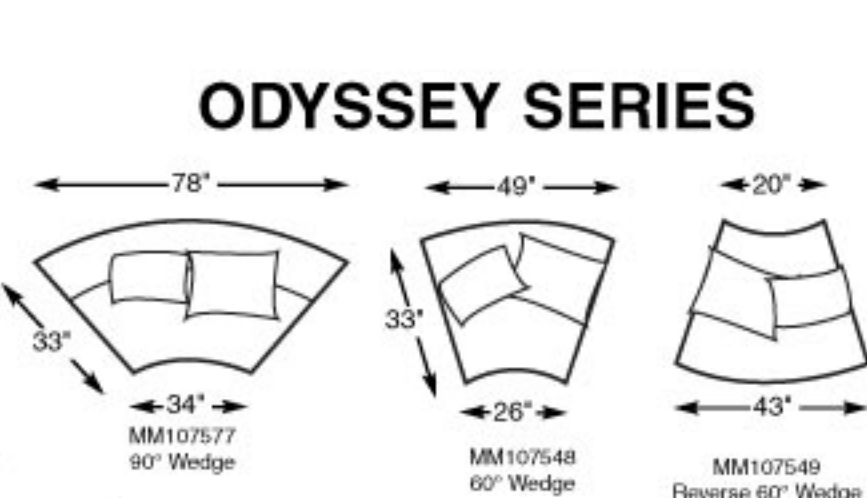

ODYSSEY SERIES

*On the Odyssey Armless Sofa with Bumper, the facing is determined by standing facing the piece and describing the higher side of the back of the sofa.

This schematic is current as of 9/06. The company reserves the right to change dimensions and products offered. A more recent schematic may be available for this series. To see the most current schematic, go to <http://www.lazarini.com/images/SchematicPDFs>.