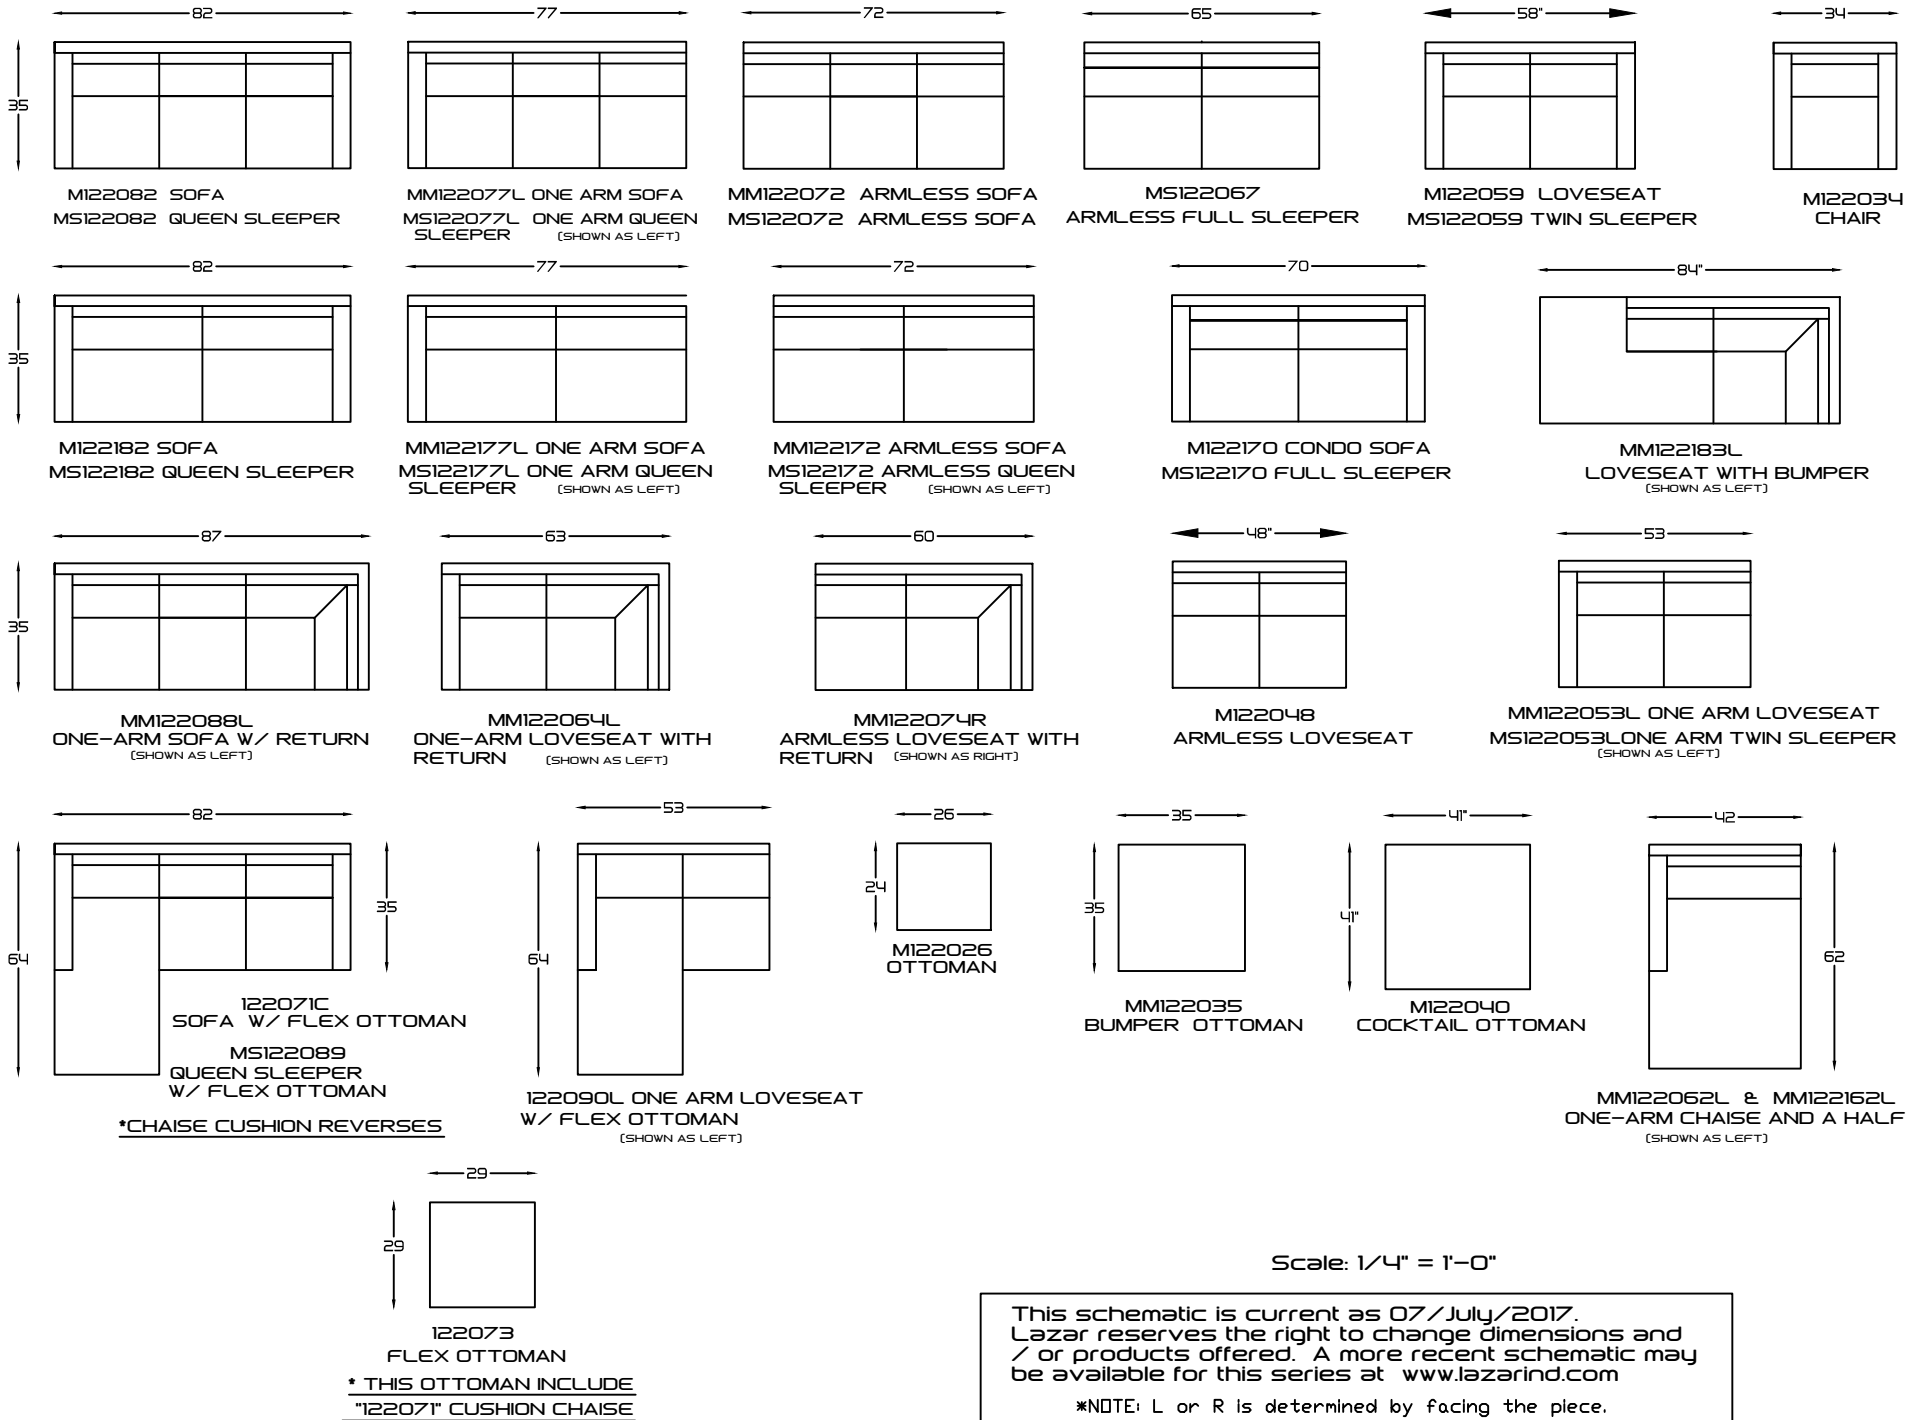

1220 SOHO & 1221 SOHO II SERIES

Scale: 1/4" = 1'-0"

This schematic is current as 07/July/2017. Lazar reserves the right to change dimensions and / or products offered. A more recent schematic may be available for this series at www.lazarind.com

*NOTE: L or R is determined by facing the piece.