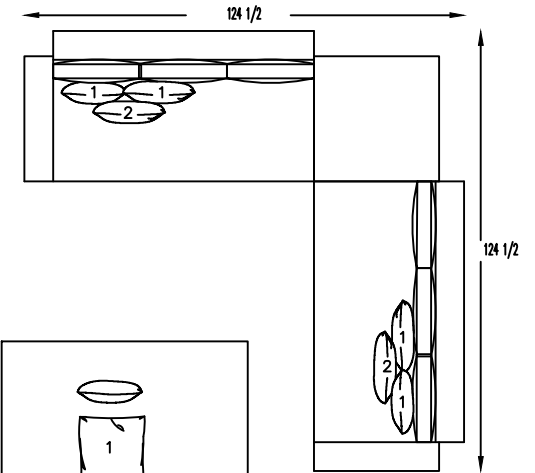

# EGO 1149 SERIES

114920  
SOFA

114913  
LOVESEAT

114905  
CORNER

114917L or R  
ONE ARM SOFA  
SHOWN AS LEFT

114910L OR R  
ONE ARM LOVESEAT

114907R OR L  
ONE ARM CHAISE

114914  
ARMLESS SOFA

114902  
ARMLESS CHAIR

114903L OR R  
ONE ARM CHAIR

114948  
OTTOMAN

This schematic is current as of August 03, 2020. Lazar reserves the right to change dimensions and/or products offered. A more recent schematic may be available for this series at [www.lazarind.com](http://www.lazarind.com)

\*NOTE: L or R is determined by facing the piece.