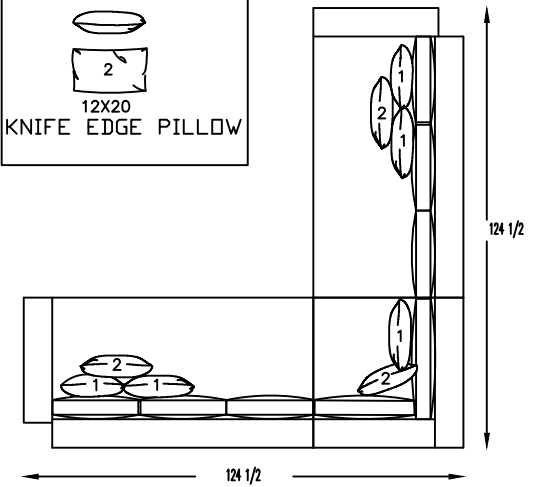

# EGO 1149 SERIES

114920  
SOFA

114913  
LOVESEAT

114905  
CORNER

114917L or R  
ONE ARM SOFA  
SHOWN AS LEFT

114910L OR R  
ONE ARM LOVESEAT

114907R OR L  
ONE ARM CHAISE

114914  
ARMLESS SOFA

114902  
ARMLESS CHAIR

114903L OR R  
ONE ARM CHAIR

114948  
OTTOMAN

This schematic is current as of August 03, 2020. Lazar reserves the right to change dimensions and/or products offered. A more recent schematic may be available for this series at [www.lazarind.com](http://www.lazarind.com)

\*NOTE: L or R is determined by facing the piece.