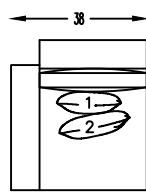

# EGO 1149 SERIES

114920  
SOFA

114913  
LOVESEAT

114905  
CORNER

114917L or R  
ONE ARM SOFA  
SHOWN AS LEFT

114910L OR R  
ONE ARM LOVESEAT

114907R OR L  
ONE ARM CHAISE

114914  
ARMLESS SOFA

114902  
ARMLESS CHAIR

114903L OR R  
ONE ARM CHAIR

114948  
OTTOMAN

This schematic is current as of August 03, 2020. Lazar reserves the right to change dimensions and/or products offered. A more recent schematic may be available for this series at [www.lazarind.com](http://www.lazarind.com)

\*NOTE: L or R is determined by facing the piece.