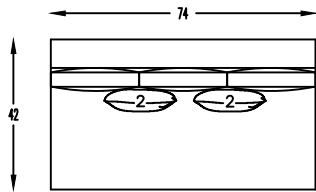

# EGO 1149 SERIES

114920  
SOFA

114913  
LOVESEAT

114905  
CORNER

114917L or R  
ONE ARM SOFA  
SHOWN AS LEFT

114910L OR R  
ONE ARM LOVESEAT

114907R OR L  
ONE ARM CHAISE

114914  
ARMLESS SOFA

114902  
ARMLESS CHAIR

114903L OR R  
ONE ARM CHAIR

114948  
OTTOMAN

This schematic is current as of August 03, 2020. Lazar reserves the right to change dimensions and/or products offered. A more recent schematic may be available for this series at [www.lazarind.com](http://www.lazarind.com)

\*NOTE: L or R is determined by facing the piece.