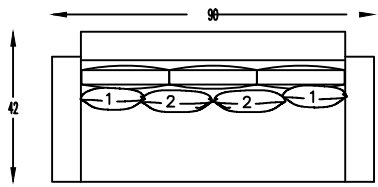

# EGO 1149 SERIES

114920  
SOFA

114913  
LOVESEAT

114905  
CORNER

114917L or R  
ONE ARM SOFA  
SHOWN AS LEFT

114910L OR R  
ONE ARM LOVESEAT

114907R OR L  
ONE ARM CHAISE

114914  
ARMLESS SOFA

114902  
ARMLESS CHAIR

114903L OR R  
ONE ARM CHAIR

114948  
OTTOMAN

This schematic is current as of August 03, 2020. Lazar reserves the right to change dimensions and/or products offered. A more recent schematic may be available for this series at [www.lazarind.com](http://www.lazarind.com)

\*NOTE: L or R is determined by facing the piece.