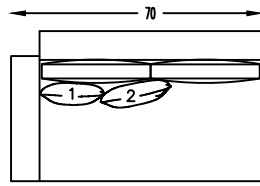

# EGO 1149 SERIES

114920  
SOFA

114913  
LOVESEAT

114905  
CORNER

114917L or R  
ONE ARM SOFA  
SHOWN AS LEFT

114910L OR R  
ONE ARM LOVESEAT

114907R OR L  
ONE ARM CHAISE

114914  
ARMLESS SOFA

114902  
ARMLESS CHAIR

114903L OR R  
ONE ARM CHAIR

114948  
OTTOMAN

This schematic is current as of August 03, 2020. Lazar reserves the right to change dimensions and/or products offered. A more recent schematic may be available for this series at [www.lazarind.com](http://www.lazarind.com)

\*NOTE: L or R is determined by facing the piece.