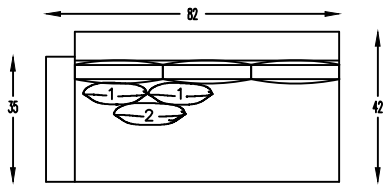

# EGO 1149 SERIES

114920  
SOFA

114913  
LOVESEAT

114905  
CORNER

114917L or R  
ONE ARM SOFA  
SHOWN AS LEFT

114910L OR R  
ONE ARM LOVESEAT

114907R OR L  
ONE ARM CHAISE

114914  
ARMLESS SOFA

114902  
ARMLESS CHAIR

114903L OR R  
ONE ARM CHAIR

114948  
OTTOMAN

This schematic is current as of August 03, 2020. Lazar reserves the right to change dimensions and/or products offered. A more recent schematic may be available for this series at [www.lazarind.com](http://www.lazarind.com)

\*NOTE: L or R is determined by facing the piece.