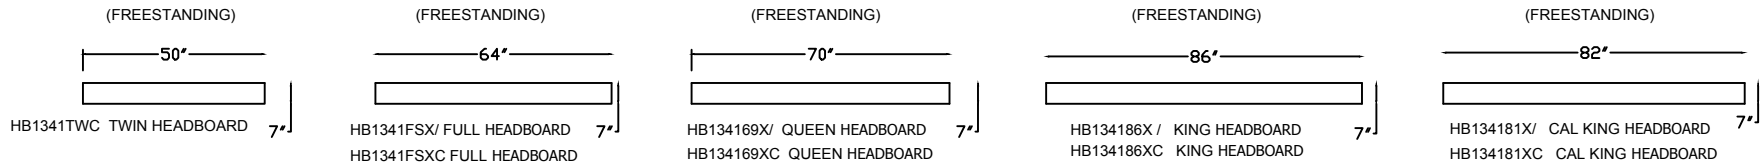

VALENTINO 1341

HB1341TWC & FR1340TWC TWIN HEADBOARD & FOOT/SIDE RAILS
 HB1341FS/ & FR1340FS/ HB1341FSC/ & FR1340FSC FULL HEADBOARD & FOOT/SIDE RAILS
 HB134169/ & FR134069/ HB134169C & FR134069C QUEEN HEADBOARD & FOOT/SIDE RAILS
 HB134186/ & FR134086/ HB134186C & FR134086C KING HEADBOARD & FOOT/SIDE RAILS
 HB134181/ & FR134081/ HB134181C & FR134081C CAL KING HEADBOARD & FOOT/SIDE RAILS

* / = WOOD LEGS
 * C = CHROME LEGS

Scale: 1/4" = 1'-0"

This schematic is current as 08/19 . The company reserves the right to change dimensions and products offered. A more recent schematic may be available for this series. To see the most current schematic, go to <http://lazarind.com>