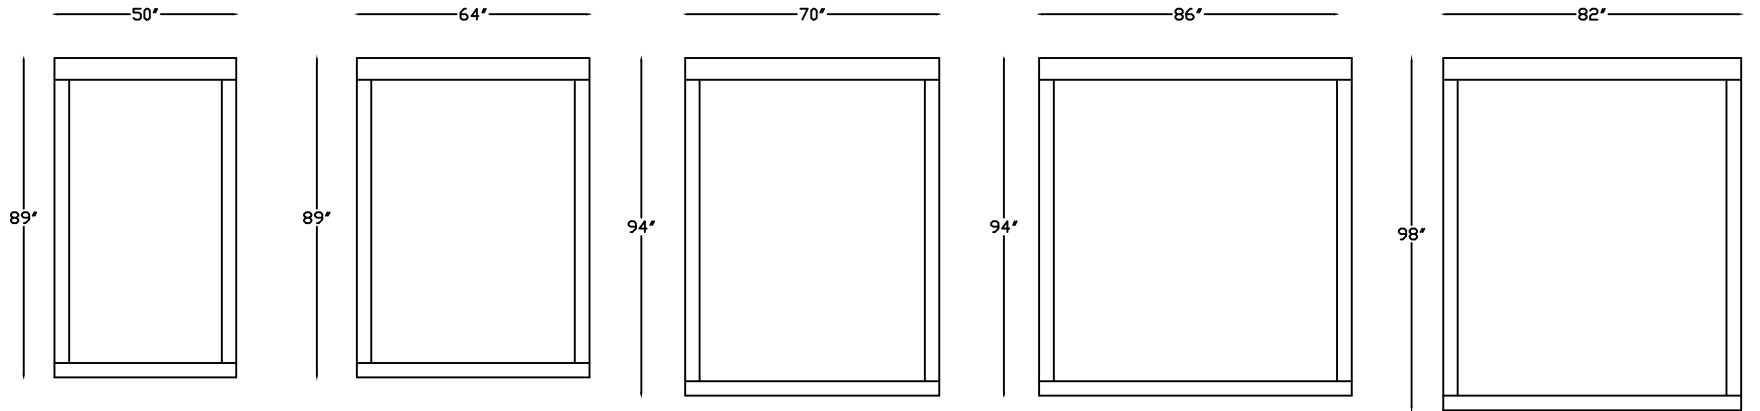

VALENTINO 1341

HB1341TWC & FR1340TWC TWIN HEADBOARD & FOOT/SIDE RAILS
 HB1341FS/ & FR1340FS/ HB1341FSC/ & FR1340FSC FULL HEADBOARD & FOOT/SIDE RAILS
 HB134169/ & FR134069/ HB134169C & FR134069C QUEEN HEADBOARD & FOOT/SIDE RAILS
 HB134186/ & FR134086/ HB134186C & FR134086C KING HEADBOARD & FOOT/SIDE RAILS
 HB134181/ & FR134081/ HB134181C & FR134081C CAL KING HEADBOARD & FOOT/SIDE RAILS

* / = WOOD LEGS
 * C = CHROME LEGS

Scale: 1/4" = 1'-0"

This schematic is current as 08/19 . The company reserves the right to change dimensions and products offered. A more recent schematic may be available for this series. To see the most current schematic, go to <http://lazarind.com>

* NOT TO SCALE