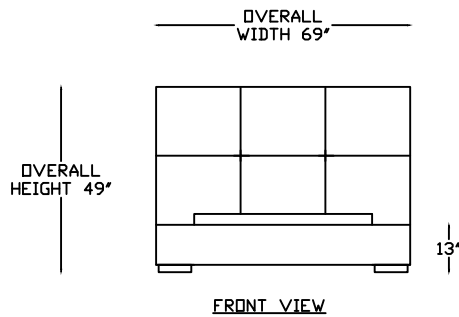

VALENTINO 1341

HB1341TWC & FR1340TWC TWIN HEADBOARD & FOOT/SIDE RAILS
 HB1341FS/ & FR1340FS/ HB1341FSC/ & FR1340FSC FULL HEADBOARD & FOOT/SIDE RAILS
 HB134169/ & FR134069/ HB134169C & FR134069C QUEEN HEADBOARD & FOOT/SIDE RAILS
 HB134186/ & FR134086/ HB134186C & FR134086C KING HEADBOARD & FOOT/SIDE RAILS
 HB134181/ & FR134081/ HB134181C & FR134081C CAL KING HEADBOARD & FOOT/SIDE RAILS

* / = WOOD LEGS
 * C = CHROME LEGS

Scale: 1/4" = 1'-0"

This schematic is current as 08/19 . The company reserves the right to change dimensions and products offered. A more recent schematic may be available for this series. To see the most current schematic, go to <http://lazarind.com>