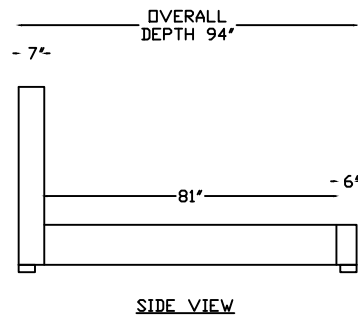

VALENTINO 1341

HB1341TWC & FR1340TWC TWIN HEADBOARD & FOOT/SIDE RAILS
 HB1341FS/ & FR1340FS/ HB1341FSC/ & FR1340FSC FULL HEADBOARD & FOOT/SIDE RAILS
 HB134169/ & FR134069/ HB134169C & FR134069C QUEEN HEADBOARD & FOOT/SIDE RAILS
 HB134186/ & FR134086/ HB134186C & FR134086C KING HEADBOARD & FOOT/SIDE RAILS
 HB134181/ & FR134081/ HB134181C & FR134081C CAL KING HEADBOARD & FOOT/SIDE RAILS

* / = WOOD LEGS
 * C = CHROME LEGS

Scale: 1/4" = 1'-0"

This schematic is current as 08/19 . The company reserves the right to change dimensions and products offered. A more recent schematic may be available for this series. To see the most current schematic, go to <http://lazarind.com>

* NOT TO SCALE