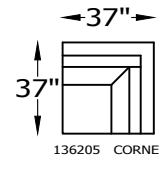

136210L or R LOVESEAT ONE ARM  
SHOWN AS A LEFT

136203L or R CHAIR ONE ARM  
SHOWN AS A LEFT

136215L or R ARMLESS SOFA  
WITH RETURN  
SHOWN AS A RIGHT

136297 ARMLESS LARGE SOFA

136214 ARMLESS SOFA  
136244 ARMLESS SOFA SLEEPER

136249 ARMLESS CONDO SOFA  
136267 ARMLESS CONDO SOFA SLEEPER

136209 ARMLESS LOVESEAT

136202 ARMLESS CHAIR

136274L or R ARMLESS LOVESEAT  
WITH RETURN  
SHOWN AS A RIGHT

136261L or R ANGLE SOFA ONE ARM  
SHOWN AS A LEFT

136264L or R ARMLESS LOVESEAT  
WITH BUMPER  
SHOWN AS A LEFT

136207L or R CHAISE ONE ARM  
SHOWN AS A LEFT

136223 WEDGE

136205 CORNER

136252L or R ARMLESS LOVESEAT  
BUMPER WITH RETURN  
SHOWN AS A LEFT BUMPER

136211L or R ONE ARM LOVESEAT WITH  
RETURN  
SHOWN AS A LEFT

ARM HEIGHT 25"

SEAT DEPTH 20"

SEAT HEIGHT 20"

OVERALL HEIGHT 36"

OVERALL DEPTH 37"

\*NOT SCALE