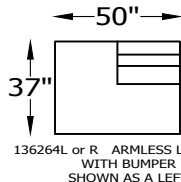

136249 ARMLESS CONDO SOFA  
136267 ARMLESS CONDO SOFA SLEEPER

136209 ARMLESS LOVESEAT

136202 ARMLESS CHAIR

136274L or R ARMLESS LOVESEAT  
WITH RETURN  
SHOWN AS A RIGHT

136261L or R ANGLE SOFA ONE ARM  
SHOWN AS A LEFT

136211L or R ONE ARM LOVESEAT WITH  
RETURN  
SHOWN AS A LEFT

ARM HEIGHT 25"

SEAT DEPTH 20"

SEAT HEIGHT 20"

OVERALL HEIGHT 36"

OVERALL DEPTH 37"

\*NOT SCALE