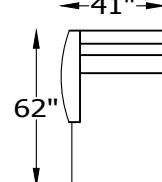

136207L or R CHAISE ONE ARM
SHOWN AS A LEFT