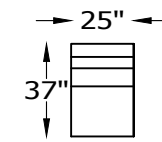

136202 ARMLESS CHAIR