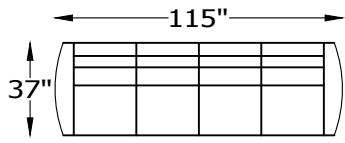

# 1362 HARMONY SERIES

136299 LARGE SOFA

136220 SOFA  
136246 SOFA SLEEPER

136251 CONDO SOFA  
136268 CONDO SOFA SLEEPER

136213 LOVESEAT

136204 CHAIR  
136204SW SWIVEL CHAIR

136218L or R ONE ARM SOFA WITH RETURN  
SHOWN AS A LEFT

136298L or R LARGE SOFA ONE ARM  
SHOWN AS A LEFT

136217L or R SOFA ONE ARM  
136245L or R SOFA ONE ARM SLEEPER  
SHOWN AS A LEFT

136250L or R CONDO SOFA ONE ARM  
136266L or R CONDO SOFA ONE ARM SLEEPER  
SHOWN AS A LEFT

136211L or R ONE ARM LOVESEAT WITH  
RETURN  
SHOWN AS A LEFT

ARM HEIGHT 25"

SEAT DEPTH 20"

SEAT HEIGHT 20"

OVERALL HEIGHT 36"

OVERALL DEPTH 37"

\*NOT SCALE