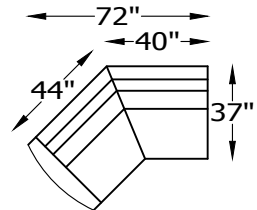

136249 ARMLESS CONDO SOFA  
136267 ARMLESS CONDO SOFA SLEEPER

136209 ARMLESS LOVESEAT

136202 ARMLESS CHAIR

136274L or R ARMLESS LOVESEAT  
WITH RETURN  
SHOWN AS A RIGHT

136261L or R ANGLE SOFA ONE ARM  
SHOWN AS A LEFT

136211L or R ONE ARM LOVESEAT WITH  
RETURN  
SHOWN AS A LEFT

ARM HEIGHT 25"

SEAT DEPTH 20"

SEAT HEIGHT 20"

OVERALL HEIGHT 36"

OVERALL DEPTH 37"

\*NOT SCALE