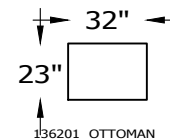

136211L or R ONE ARM LOVESEAT WITH  
RETURN  
SHOWN AS A LEFT

ARM HEIGHT 25"

SEAT DEPTH 20"

SEAT HEIGHT 20"

OVERALL HEIGHT 36"

OVERALL DEPTH 37"

\*NOT SCALE

## CHOOSE LEG STYLE

WOOD BASE

METAL LEG

WOOD LEG

136201 OTTOMAN

136286 CHAIR-1/2  
136258 CHAIR-1/2 TWIN SLEEPER

136248 SQUARE OTTOMAN  
136263 STORAGE OTTOMAN

Scale:  $\frac{5}{32}'' = 1'-0''$