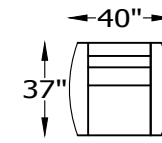

136204 CHAIR
136204SW SWIVEL CHAIR