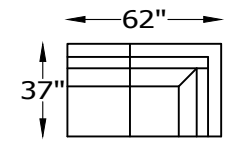

136274L or R ARMLESS LOVESEAT
WITH RETURN
SHOWN AS A RIGHT