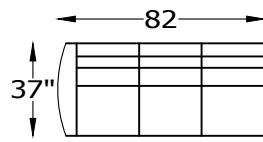

136217L or R SOFA ONE ARM
136245L or R SOFA ONE ARM SLEEPER
SHOWN AS A LEFT