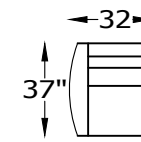

136298L or R LARGE SOFA ONE ARM  
SHOWN AS A LEFT

136217L or R SOFA ONE ARM  
136245L or R SOFA ONE ARM SLEEPER  
SHOWN AS A LEFT

136250L or R CONDO SOFA ONE ARM  
136266L or R CONDO SOFA ONE ARM SLEEPER  
SHOWN AS A LEFT

136210L or R LOVESEAT ONE ARM  
SHOWN AS A LEFT

136203L or R CHAIR ONE ARM  
SHOWN AS A LEFT

136215L or R ARMLESS SOFA  
WITH RETURN  
SHOWN AS A RIGHT

136297 ARMLESS LARGE SOFA

136214 ARMLESS SOFA  
136244 ARMLESS SOFA SLEEPER

136211L or R ONE ARM LOVESEAT WITH  
RETURN  
SHOWN AS A LEFT

ARM HEIGHT 25"

SEAT DEPTH 20"

SEAT HEIGHT 20"

OVERALL HEIGHT 36"

OVERALL DEPTH 37"

\*NOT SCALE