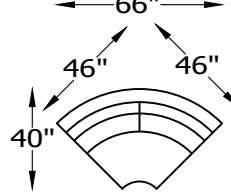

136223 WEDGE