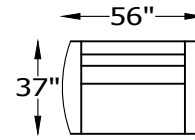

136211L or R ONE ARM LOVESEAT WITH  
RETURN  
SHOWN AS A LEFT

ARM HEIGHT 25"

SEAT DEPTH 20"

SEAT HEIGHT 20"

OVERALL HEIGHT 36"

OVERALL DEPTH 37"

\*NOT SCALE

## CHOOSE LEG STYLE

WOOD BASE

METAL LEG

WOOD LEG

136201 OTTOMAN

136286 CHAIR-1/2  
136258 CHAIR-1/2 TWIN SLEEPER

136248 SQUARE OTTOMAN  
136263 STORAGE OTTOMAN

Scale:  $\frac{5}{32}'' = 1'-0''$