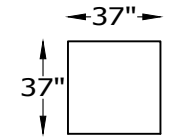

136211L or R ONE ARM LOVESEAT WITH  
RETURN  
SHOWN AS A LEFT

ARM HEIGHT 25"

SEAT DEPTH 20"

SEAT HEIGHT 20"

OVERALL HEIGHT 36"

OVERALL DEPTH 37"

\*NOT SCALE

## CHOOSE LEG STYLE

WOOD BASE

METAL LEG

WOOD LEG

136201 OTTOMAN

136286 CHAIR-1/2  
136258 CHAIR-1/2 TWIN SLEEPER

136248 SQUARE OTTOMAN  
136263 STORAGE OTTOMAN

Scale:  $\frac{5}{32}'' = 1'-0''$