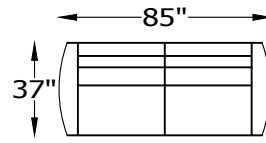

136251 CONDO SOFA
136268 CONDO SOFA SLEEPER