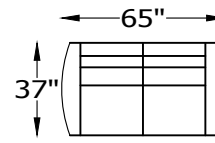

136213 LOVESEAT