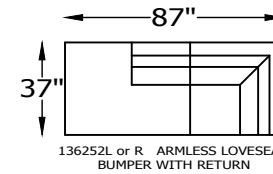

136264L or R ARMLESS LOVESEAT  
WITH BUMPER  
SHOWN AS A LEFT

136207L or R CHAISE ONE ARM  
SHOWN AS A LEFT

136223 WEDGE

136205 CORNER

136252L or R ARMLESS LOVESEAT  
BUMPER WITH RETURN  
SHOWN AS A LEFT BUMPER

136211L or R ONE ARM LOVESEAT WITH  
RETURN  
SHOWN AS A LEFT

ARM HEIGHT 25"

SEAT DEPTH 20"

SEAT HEIGHT 20"

OVERALL HEIGHT 36"

OVERALL DEPTH 37"

\*NOT SCALE