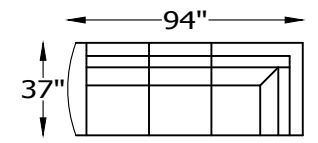

136218L or R ONE ARM SOFA WITH RETURN
SHOWN AS A LEFT