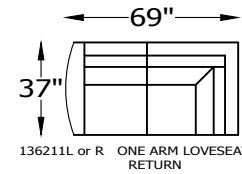

136264L or R ARMLESS LOVESEAT  
WITH BUMPER  
SHOWN AS A LEFT

136207L or R CHAISE ONE ARM  
SHOWN AS A LEFT

136223 WEDGE

136205 CORNER

136252L or R ARMLESS LOVESEAT  
BUMPER WITH RETURN  
SHOWN AS A LEFT BUMPER

136211L or R ONE ARM LOVESEAT WITH  
RETURN  
SHOWN AS A LEFT

ARM HEIGHT 25"

SEAT DEPTH 20"

SEAT HEIGHT 20"

OVERALL HEIGHT 36"

OVERALL DEPTH 37"

\*NOT SCALE