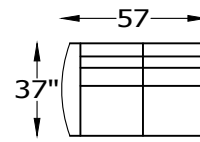

# 1362 HARMONY SERIES

136299 LARGE SOFA

136220 SOFA  
136246 SOFA SLEEPER

136251 CONDO SOFA  
136268 CONDO SOFA SLEEPER

136213 LOVESEAT

136204 CHAIR  
136204SW SWIVEL CHAIR

136218L or R ONE ARM SOFA WITH RETURN  
SHOWN AS A LEFT

136298L or R LARGE SOFA ONE ARM  
SHOWN AS A LEFT

136217L or R SOFA ONE ARM  
136245L or R SOFA ONE ARM SLEEPER  
SHOWN AS A LEFT

136250L or R CONDO SOFA ONE ARM  
136266L or R CONDO SOFA ONE ARM SLEEPER  
SHOWN AS A LEFT

136211L or R ONE ARM LOVESEAT WITH  
RETURN  
SHOWN AS A LEFT

ARM HEIGHT 25"

SEAT DEPTH 20"

SEAT HEIGHT 20"

OVERALL HEIGHT 36"

OVERALL DEPTH 37"

\*NOT SCALE