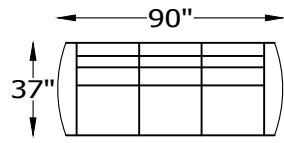

136220 SOFA
136246 SOFA SLEEPER