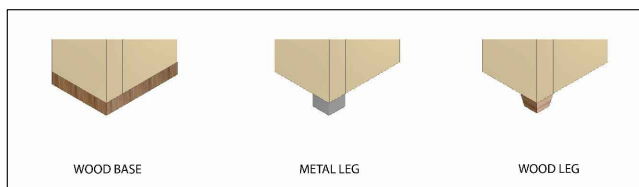

## CHOOSE LEG STYLE

WOOD BASE

METAL LEG

WOOD LEG

136201 OTTOMAN

136286 CHAIR-1/2  
136258 CHAIR-1/2 TWIN SLEEPER

136248 SQUARE OTTOMAN  
136263 STORAGE OTTOMAN

Scale:  $\frac{5}{32}'' = 1'-0''$