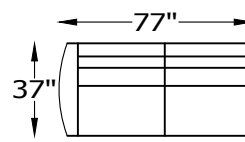

# 1362 HARMONY SERIES

136299 LARGE SOFA

136220 SOFA  
136246 SOFA SLEEPER

136251 CONDO SOFA  
136268 CONDO SOFA SLEEPER

136213 LOVESEAT

136204 CHAIR  
136204SW SWIVEL CHAIR

136218L or R ONE ARM SOFA WITH RETURN  
SHOWN AS A LEFT

136298L or R LARGE SOFA ONE ARM  
SHOWN AS A LEFT

136217L or R SOFA ONE ARM  
136245L or R SOFA ONE ARM SLEEPER  
SHOWN AS A LEFT

136250L or R CONDO SOFA ONE ARM  
136266L or R CONDO SOFA ONE ARM SLEEPER  
SHOWN AS A LEFT

136211L or R ONE ARM LOVESEAT WITH  
RETURN  
SHOWN AS A LEFT

ARM HEIGHT 25"

SEAT DEPTH 20"

SEAT HEIGHT 20"

OVERALL HEIGHT 36"

OVERALL DEPTH 37"

\*NOT SCALE