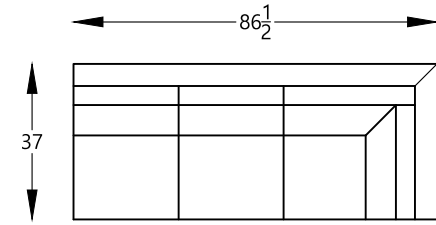

136310L or R LOVESEAT ONE ARM SHOWN AS A LEFT

136397 ARMLESS LARGE SOFA

136314 ARMLESS SOFA

136349 ARMLESS CONDO SOFA

136309 ARMLESS LOVESEAT

ARM HEIGHT 25"

SEAT HEIGHT 20"

SEAT DEPTH 20"

OVERALL DEPTH 37"

OVERALL HEIGHT 36"

\*NOT SCALE

136301 OTTOMAN

Scale: 1/4" = 1'-0"

\*NOTE: L or R is determined by facing the piece.

136304 CHAIR  
136304SW SWIVEL CHAIR

136302 ARMLESS CHAIR

136318L or R ONE ARM SOFA WITH  
RETURN  
SHOWN AS A LEFT

136315L or R ARMLESS SOFA  
WITH RETURN  
SHOWN AS A RIGHT

136303L or R CHAIR ONE ARM  
SHOWN AS A LEFT

136352L or R ARMLESS LOVESEAT  
BUMPER WITH RETURN  
SHOWN AS A LEFT BUMPER