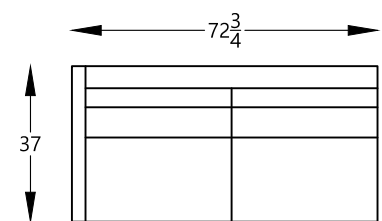

# 1363 TERRA SERIES

136399 LARGE SOFA

136320 SOFA

136351 CONDO SOFA

136313 LOVESEAT

136398L or R LARGE SOFA ONE ARM SHOWN AS A LEFT

136317L or R SOFA ONE ARM SHOWN AS A LEFT

136350L or R CONDO SOFA ONE ARM SHOWN AS A LEFT

136310L or R LOVESEAT ONE ARM SHOWN AS A LEFT

136397 ARMLESS LARGE SOFA

136314 ARMLESS SOFA

136349 ARMLESS CONDO SOFA

136309 ARMLESS LOVESEAT

ARM HEIGHT 25"

SEAT HEIGHT 20"

SEAT DEPTH 20"

OVERALL DEPTH 37"

OVERALL HEIGHT 36"

\*NOT SCALE

136301 OTTOMAN

Scale: 1/4" = 1'-0"

\*NOTE: L or R is determined by facing the piece.

136304 CHAIR  
136304SW SWIVEL CHAIR

136302 ARMLESS CHAIR

136386 CHAIR-1/2

136364L or R ARMLESS LOVESEAT  
WITH BUMPER  
SHOWN AS A LEFT

136307L or R CHAISE ONE ARM  
SHOWN AS A LEFT

136323 WEDGE

Scale: 1/4" = 1'-0"

\*NOTE: L or R is determined by facing the piece.