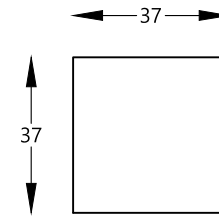

136374L or R ARMLESS LOVESEAT  
WITH RETURN  
SHOWN AS A RIGHT

136311L or R ONE ARM  
LOVESEAT WITH RETURN  
SHOWN AS A LEFT

136361L or R ANGLE SOFA ONE ARM  
SHOWN AS A LEFT

136305 CORNER

136348 SQUARE OTTOMAN  
136363 STORAGE OTTOMAN

136386 CHAIR-1/2

136364L or R ARMLESS LOVESEAT  
WITH BUMPER  
SHOWN AS A LEFT

136307L or R CHAISE ONE ARM  
SHOWN AS A LEFT

136323 WEDGE

Scale: 1/4" = 1'-0"

\*NOTE: L or R is determined by facing the piece.