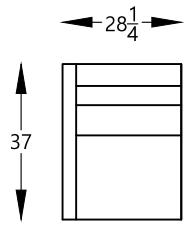

136310L or R LOVESEAT ONE ARM SHOWN AS A LEFT

136397 ARMLESS LARGE SOFA

136314 ARMLESS SOFA

136349 ARMLESS CONDO SOFA

136309 ARMLESS LOVESEAT

ARM HEIGHT 25"

SEAT HEIGHT 20"

SEAT DEPTH 20"

OVERALL DEPTH 37"

OVERALL HEIGHT 36"

\*NOT SCALE

136301 OTTOMAN

Scale: 1/4" = 1'-0"

\*NOTE: L or R is determined by facing the piece.

136304 CHAIR  
136304SW SWIVEL CHAIR

136302 ARMLESS CHAIR

136318L or R ONE ARM SOFA WITH  
RETURN  
SHOWN AS A LEFT

136315L or R ARMLESS SOFA  
WITH RETURN  
SHOWN AS A RIGHT

136303L or R CHAIR ONE ARM  
SHOWN AS A LEFT

136352L or R ARMLESS LOVESEAT  
BUMPER WITH RETURN  
SHOWN AS A LEFT BUMPER

136386 CHAIR-1/2

136364L or R ARMLESS LOVESEAT  
WITH BUMPER  
SHOWN AS A LEFT

136307L or R CHAISE ONE ARM  
SHOWN AS A LEFT

136323 WEDGE

Scale: 1/4" = 1'-0"

\*NOTE: L or R is determined by facing the piece.