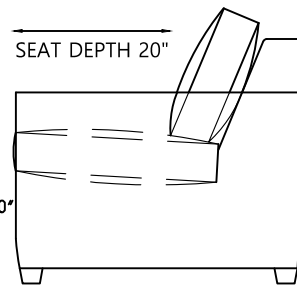

136310L or R LOVESEAT ONE ARM SHOWN AS A LEFT

136397 ARMLESS LARGE SOFA

136314 ARMLESS SOFA

136349 ARMLESS CONDO SOFA

136309 ARMLESS LOVESEAT

ARM HEIGHT 25"

SEAT HEIGHT 20"

SEAT DEPTH 20"

OVERALL DEPTH 37"

OVERALL HEIGHT 36"

\*NOT SCALE

136301 OTTOMAN

Scale: 1/4" = 1'-0"

\*NOTE: L or R is determined by facing the piece.

136304 CHAIR  
136304SW SWIVEL CHAIR

136302 ARMLESS CHAIR