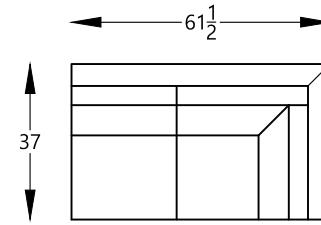

OVERALL DEPTH 37"

OVERALL HEIGHT 36"

\*NOT SCALE

136301 OTTOMAN

Scale: 1/4" = 1'-0"

\*NOTE: L or R is determined by facing the piece.

136304 CHAIR  
136304SW SWIVEL CHAIR

136302 ARMLESS CHAIR

136318L or R ONE ARM SOFA WITH  
RETURN  
SHOWN AS A LEFT

136315L or R ARMLESS SOFA  
WITH RETURN  
SHOWN AS A RIGHT

136303L or R CHAIR ONE ARM  
SHOWN AS A LEFT

136352L or R ARMLESS LOVESEAT  
BUMPER WITH RETURN  
SHOWN AS A LEFT BUMPER

136374L or R ARMLESS LOVESEAT  
WITH RETURN  
SHOWN AS A RIGHT

136311L or R ONE ARM  
LOVESEAT WITH RETURN  
SHOWN AS A LEFT

136361L or R ANGLE SOFA ONE ARM  
SHOWN AS A LEFT

136305 CORNER

136348 SQUARE OTTOMAN  
136363 STORAGE OTTOMAN

136386 CHAIR-1/2

136364L or R ARMLESS LOVESEAT  
WITH BUMPER  
SHOWN AS A LEFT

136307L or R CHAISE ONE ARM  
SHOWN AS A LEFT

136323 WEDGE

Scale: 1/4" = 1'-0"

\*NOTE: L or R is determined by facing the piece.