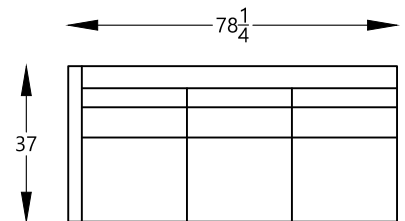

# 1363 TERRA SERIES

136399 LARGE SOFA

136320 SOFA

136351 CONDO SOFA

136313 LOVESEAT

136398L or R LARGE SOFA ONE ARM SHOWN AS A LEFT

136317L or R SOFA ONE ARM SHOWN AS A LEFT

136350L or R CONDO SOFA ONE ARM SHOWN AS A LEFT

136310L or R LOVESEAT ONE ARM SHOWN AS A LEFT

136397 ARMLESS LARGE SOFA

136314 ARMLESS SOFA

136349 ARMLESS CONDO SOFA

136309 ARMLESS LOVESEAT

ARM HEIGHT 25"

SEAT HEIGHT 20"

SEAT DEPTH 20"

OVERALL DEPTH 37"

OVERALL HEIGHT 36"

\*NOT SCALE

136301 OTTOMAN

Scale: 1/4" = 1'-0"

\*NOTE: L or R is determined by facing the piece.

136304 CHAIR  
136304SW SWIVEL CHAIR

136302 ARMLESS CHAIR

136386 CHAIR-1/2

136364L or R ARMLESS LOVESEAT  
WITH BUMPER  
SHOWN AS A LEFT

136307L or R CHAISE ONE ARM  
SHOWN AS A LEFT

136323 WEDGE

Scale: 1/4" = 1'-0"

\*NOTE: L or R is determined by facing the piece.