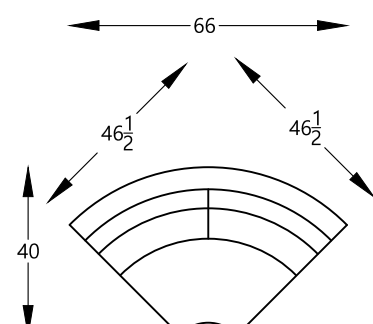

136374L or R ARMLESS LOVESEAT  
WITH RETURN  
SHOWN AS A RIGHT

136311L or R ONE ARM  
LOVESEAT WITH RETURN  
SHOWN AS A LEFT

136361L or R ANGLE SOFA ONE ARM  
SHOWN AS A LEFT

136305 CORNER

136348 SQUARE OTTOMAN  
136363 STORAGE OTTOMAN

136386 CHAIR-1/2

136364L or R ARMLESS LOVESEAT  
WITH BUMPER  
SHOWN AS A LEFT

136307L or R CHAISE ONE ARM  
SHOWN AS A LEFT

136323 WEDGE

Scale: 1/4" = 1'-0"

\*NOTE: L or R is determined by facing the piece.