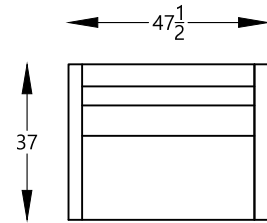

OVERALL DEPTH 37"

OVERALL HEIGHT 36"

\*NOT SCALE

136301 OTTOMAN

Scale: 1/4" = 1'-0"

\*NOTE: L or R is determined by facing the piece.

136304 CHAIR  
136304SW SWIVEL CHAIR

136302 ARMLESS CHAIR

136374L or R ARMLESS LOVESEAT  
WITH RETURN  
SHOWN AS A RIGHT

136311L or R ONE ARM  
LOVESEAT WITH RETURN  
SHOWN AS A LEFT

136361L or R ANGLE SOFA ONE ARM  
SHOWN AS A LEFT

136305 CORNER

136348 SQUARE OTTOMAN  
136363 STORAGE OTTOMAN

136386 CHAIR-1/2

136364L or R ARMLESS LOVESEAT  
WITH BUMPER  
SHOWN AS A LEFT

136307L or R CHAISE ONE ARM  
SHOWN AS A LEFT

136323 WEDGE

Scale: 1/4" = 1'-0"

\*NOTE: L or R is determined by facing the piece.