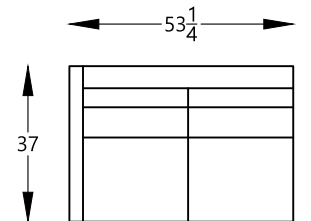

136310L or R LOVESEAT ONE ARM SHOWN AS A LEFT

136397 ARMLESS LARGE SOFA

136314 ARMLESS SOFA

136349 ARMLESS CONDO SOFA

136309 ARMLESS LOVESEAT

ARM HEIGHT 25"

SEAT HEIGHT 20"

SEAT DEPTH 20"

OVERALL DEPTH 37"

OVERALL HEIGHT 36"

\*NOT SCALE

136301 OTTOMAN

Scale: 1/4" = 1'-0"

\*NOTE: L or R is determined by facing the piece.

136304 CHAIR  
136304SW SWIVEL CHAIR

136302 ARMLESS CHAIR

136386 CHAIR-1/2

136364L or R ARMLESS LOVESEAT  
WITH BUMPER  
SHOWN AS A LEFT

136307L or R CHAISE ONE ARM  
SHOWN AS A LEFT

136323 WEDGE

Scale: 1/4" = 1'-0"

\*NOTE: L or R is determined by facing the piece.