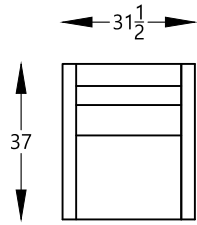

136310L or R LOVESEAT ONE ARM SHOWN AS A LEFT

136397 ARMLESS LARGE SOFA

136314 ARMLESS SOFA

136349 ARMLESS CONDO SOFA

136309 ARMLESS LOVESEAT

ARM HEIGHT 25"

SEAT HEIGHT 20"

SEAT DEPTH 20"

OVERALL DEPTH 37"

OVERALL HEIGHT 36"

\*NOT SCALE

136301 OTTOMAN

Scale: 1/4" = 1'-0"

\*NOTE: L or R is determined by facing the piece.

136304 CHAIR  
136304SW SWIVEL CHAIR

136302 ARMLESS CHAIR

136318L or R ONE ARM SOFA WITH  
RETURN  
SHOWN AS A LEFT

136315L or R ARMLESS SOFA  
WITH RETURN  
SHOWN AS A RIGHT

136303L or R CHAIR ONE ARM  
SHOWN AS A LEFT

136352L or R ARMLESS LOVESEAT  
BUMPER WITH RETURN  
SHOWN AS A LEFT BUMPER

136386 CHAIR-1/2

136364L or R ARMLESS LOVESEAT  
WITH BUMPER  
SHOWN AS A LEFT

136307L or R CHAISE ONE ARM  
SHOWN AS A LEFT

136323 WEDGE

Scale: 1/4" = 1'-0"

\*NOTE: L or R is determined by facing the piece.