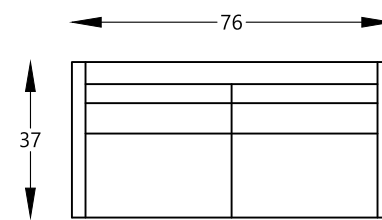

# 1363 TERRA SERIES

136399 LARGE SOFA

136320 SOFA

136351 CONDO SOFA

136313 LOVESEAT

136398L or R LARGE SOFA ONE ARM SHOWN AS A LEFT

136317L or R SOFA ONE ARM SHOWN AS A LEFT

136350L or R CONDO SOFA ONE ARM SHOWN AS A LEFT

136310L or R LOVESEAT ONE ARM SHOWN AS A LEFT

136397 ARMLESS LARGE SOFA

136314 ARMLESS SOFA

136349 ARMLESS CONDO SOFA

136309 ARMLESS LOVESEAT

ARM HEIGHT 25"

SEAT HEIGHT 20"

SEAT DEPTH 20"

OVERALL DEPTH 37"

OVERALL HEIGHT 36"

\*NOT SCALE

136301 OTTOMAN

Scale: 1/4" = 1'-0"

\*NOTE: L or R is determined by facing the piece.

136304 CHAIR  
136304SW SWIVEL CHAIR

136302 ARMLESS CHAIR

136386 CHAIR-1/2

136364L or R ARMLESS LOVESEAT  
WITH BUMPER  
SHOWN AS A LEFT

136307L or R CHAISE ONE ARM  
SHOWN AS A LEFT

136323 WEDGE

Scale: 1/4" = 1'-0"

\*NOTE: L or R is determined by facing the piece.