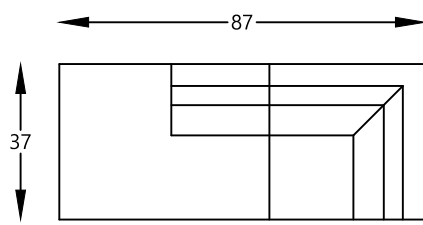

136310L or R LOVESEAT ONE ARM SHOWN AS A LEFT

136397 ARMLESS LARGE SOFA

136314 ARMLESS SOFA

136349 ARMLESS CONDO SOFA

136309 ARMLESS LOVESEAT

ARM HEIGHT 25"

SEAT HEIGHT 20"

SEAT DEPTH 20"

OVERALL DEPTH 37"

OVERALL HEIGHT 36"

\*NOT SCALE

136301 OTTOMAN

Scale: 1/4" = 1'-0"

\*NOTE: L or R is determined by facing the piece.

136304 CHAIR  
136304SW SWIVEL CHAIR

136302 ARMLESS CHAIR

136318L or R ONE ARM SOFA WITH  
RETURN  
SHOWN AS A LEFT

136315L or R ARMLESS SOFA  
WITH RETURN  
SHOWN AS A RIGHT

136303L or R CHAIR ONE ARM  
SHOWN AS A LEFT

136352L or R ARMLESS LOVESEAT  
BUMPER WITH RETURN  
SHOWN AS A LEFT BUMPER