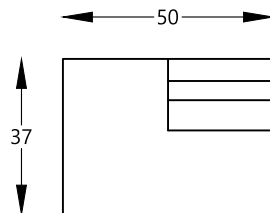

136374L or R ARMLESS LOVESEAT  
WITH RETURN  
SHOWN AS A RIGHT

136311L or R ONE ARM  
LOVESEAT WITH RETURN  
SHOWN AS A LEFT

136361L or R ANGLE SOFA ONE ARM  
SHOWN AS A LEFT

136305 CORNER

136348 SQUARE OTTOMAN  
136363 STORAGE OTTOMAN

136386 CHAIR-1/2

136364L or R ARMLESS LOVESEAT  
WITH BUMPER  
SHOWN AS A LEFT

136307L or R CHAISE ONE ARM  
SHOWN AS A LEFT

136323 WEDGE

Scale: 1/4" = 1'-0"

\*NOTE: L or R is determined by facing the piece.