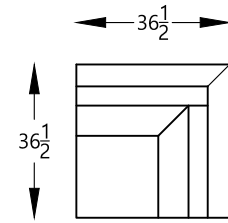

136305 CORNER