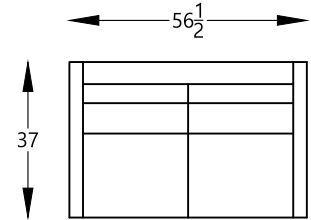

136313 LOVESEAT