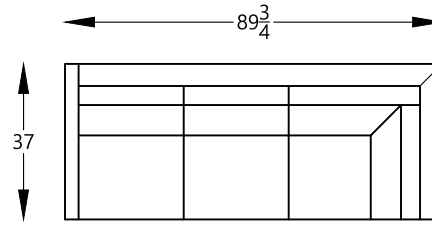

136310L or R LOVESEAT ONE ARM SHOWN AS A LEFT

136397 ARMLESS LARGE SOFA

136314 ARMLESS SOFA

136349 ARMLESS CONDO SOFA

136309 ARMLESS LOVESEAT

ARM HEIGHT 25"

SEAT HEIGHT 20"

SEAT DEPTH 20"

OVERALL DEPTH 37"

OVERALL HEIGHT 36"

\*NOT SCALE

136301 OTTOMAN

Scale: 1/4" = 1'-0"

\*NOTE: L or R is determined by facing the piece.

136304 CHAIR  
136304SW SWIVEL CHAIR

136302 ARMLESS CHAIR

136318L or R ONE ARM SOFA WITH  
RETURN  
SHOWN AS A LEFT

136315L or R ARMLESS SOFA  
WITH RETURN  
SHOWN AS A RIGHT

136303L or R CHAIR ONE ARM  
SHOWN AS A LEFT

136352L or R ARMLESS LOVESEAT  
BUMPER WITH RETURN  
SHOWN AS A LEFT BUMPER