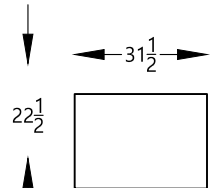

136310L or R LOVESEAT ONE ARM SHOWN AS A LEFT

136397 ARMLESS LARGE SOFA

136314 ARMLESS SOFA

136349 ARMLESS CONDO SOFA

136309 ARMLESS LOVESEAT

ARM HEIGHT 25"

SEAT HEIGHT 20"

SEAT DEPTH 20"

OVERALL DEPTH 37"

OVERALL HEIGHT 36"

\*NOT SCALE

136301 OTTOMAN

Scale: 1/4" = 1'-0"

\*NOTE: L or R is determined by facing the piece.

136304 CHAIR  
136304SW SWIVEL CHAIR

136302 ARMLESS CHAIR

136386 CHAIR-1/2

136364L or R ARMLESS LOVESEAT  
WITH BUMPER  
SHOWN AS A LEFT

136307L or R CHAISE ONE ARM  
SHOWN AS A LEFT

136323 WEDGE

Scale: 1/4" = 1'-0"

\*NOTE: L or R is determined by facing the piece.