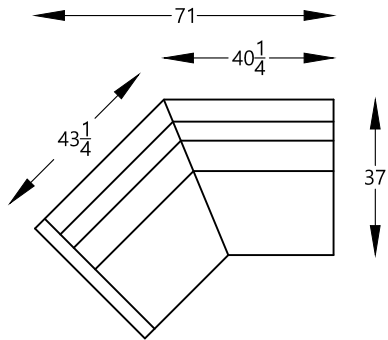

136361L or R ANGLE SOFA ONE ARM
SHOWN AS A LEFT