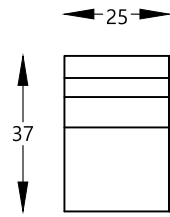

136310L or R LOVESEAT ONE ARM SHOWN AS A LEFT

136397 ARMLESS LARGE SOFA

136314 ARMLESS SOFA

136349 ARMLESS CONDO SOFA

136309 ARMLESS LOVESEAT

ARM HEIGHT 25"

SEAT HEIGHT 20"

SEAT DEPTH 20"

OVERALL DEPTH 37"

OVERALL HEIGHT 36"

\*NOT SCALE

136301 OTTOMAN

Scale: 1/4" = 1'-0"

\*NOTE: L or R is determined by facing the piece.

136304 CHAIR  
136304SW SWIVEL CHAIR

136302 ARMLESS CHAIR

136318L or R ONE ARM SOFA WITH  
RETURN  
SHOWN AS A LEFT

136315L or R ARMLESS SOFA  
WITH RETURN  
SHOWN AS A RIGHT

136303L or R CHAIR ONE ARM  
SHOWN AS A LEFT

136352L or R ARMLESS LOVESEAT  
BUMPER WITH RETURN  
SHOWN AS A LEFT BUMPER

136386 CHAIR-1/2

136364L or R ARMLESS LOVESEAT  
WITH BUMPER  
SHOWN AS A LEFT

136307L or R CHAISE ONE ARM  
SHOWN AS A LEFT

136323 WEDGE

Scale: 1/4" = 1'-0"

\*NOTE: L or R is determined by facing the piece.