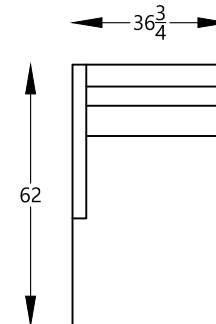

OVERALL DEPTH 37"

OVERALL HEIGHT 36"

\*NOT SCALE

136301 OTTOMAN

Scale: 1/4" = 1'-0"

\*NOTE: L or R is determined by facing the piece.

136304 CHAIR  
136304SW SWIVEL CHAIR

136302 ARMLESS CHAIR

136318L or R ONE ARM SOFA WITH  
RETURN  
SHOWN AS A LEFT

136315L or R ARMLESS SOFA  
WITH RETURN  
SHOWN AS A RIGHT

136303L or R CHAIR ONE ARM  
SHOWN AS A LEFT

136352L or R ARMLESS LOVESEAT  
BUMPER WITH RETURN  
SHOWN AS A LEFT BUMPER

136374L or R ARMLESS LOVESEAT  
WITH RETURN  
SHOWN AS A RIGHT

136311L or R ONE ARM  
LOVESEAT WITH RETURN  
SHOWN AS A LEFT

136361L or R ANGLE SOFA ONE ARM  
SHOWN AS A LEFT

136305 CORNER

136348 SQUARE OTTOMAN  
136363 STORAGE OTTOMAN

136386 CHAIR-1/2

136364L or R ARMLESS LOVESEAT  
WITH BUMPER  
SHOWN AS A LEFT

136307L or R CHAISE ONE ARM  
SHOWN AS A LEFT

136323 WEDGE

Scale: 1/4" = 1'-0"

\*NOTE: L or R is determined by facing the piece.