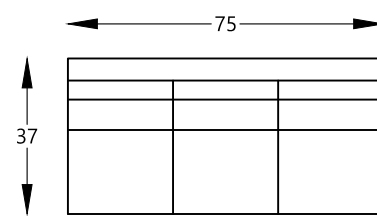

# 1363 TERRA SERIES

136399 LARGE SOFA

136320 SOFA

136351 CONDO SOFA

136313 LOVESEAT

136398L or R LARGE SOFA ONE ARM SHOWN AS A LEFT

136317L or R SOFA ONE ARM SHOWN AS A LEFT

136350L or R CONDO SOFA ONE ARM SHOWN AS A LEFT

136310L or R LOVESEAT ONE ARM SHOWN AS A LEFT

136397 ARMLESS LARGE SOFA

136314 ARMLESS SOFA

136349 ARMLESS CONDO SOFA

136309 ARMLESS LOVESEAT

ARM HEIGHT 25"

SEAT HEIGHT 20"

SEAT DEPTH 20"

OVERALL DEPTH 37"

OVERALL HEIGHT 36"

\*NOT SCALE

136301 OTTOMAN

Scale: 1/4" = 1'-0"

\*NOTE: L or R is determined by facing the piece.

136304 CHAIR  
136304SW SWIVEL CHAIR

136302 ARMLESS CHAIR

136386 CHAIR-1/2

136364L or R ARMLESS LOVESEAT  
WITH BUMPER  
SHOWN AS A LEFT

136307L or R CHAISE ONE ARM  
SHOWN AS A LEFT

136323 WEDGE

Scale: 1/4" = 1'-0"

\*NOTE: L or R is determined by facing the piece.