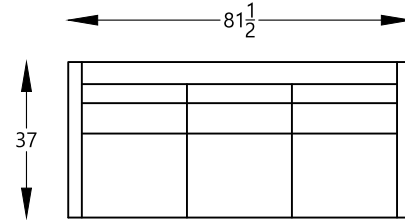

# 1363 TERRA SERIES

136399 LARGE SOFA

136320 SOFA

136351 CONDO SOFA

136313 LOVESEAT

136398L or R LARGE SOFA ONE ARM SHOWN AS A LEFT

136317L or R SOFA ONE ARM SHOWN AS A LEFT

136350L or R CONDO SOFA ONE ARM SHOWN AS A LEFT

136310L or R LOVESEAT ONE ARM SHOWN AS A LEFT

136397 ARMLESS LARGE SOFA

136314 ARMLESS SOFA

136349 ARMLESS CONDO SOFA

136309 ARMLESS LOVESEAT

ARM HEIGHT 25"

SEAT HEIGHT 20"

SEAT DEPTH 20"

OVERALL DEPTH 37"

OVERALL HEIGHT 36"

\*NOT SCALE

136301 OTTOMAN

Scale: 1/4" = 1'-0"

\*NOTE: L or R is determined by facing the piece.

136304 CHAIR  
136304SW SWIVEL CHAIR

136302 ARMLESS CHAIR

136386 CHAIR-1/2

136364L or R ARMLESS LOVESEAT  
WITH BUMPER  
SHOWN AS A LEFT

136307L or R CHAISE ONE ARM  
SHOWN AS A LEFT

136323 WEDGE

Scale: 1/4" = 1'-0"

\*NOTE: L or R is determined by facing the piece.