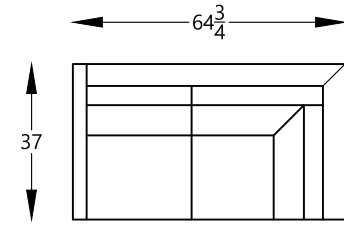

OVERALL DEPTH 37"

OVERALL HEIGHT 36"

\*NOT SCALE

136301 OTTOMAN

Scale: 1/4" = 1'-0"

\*NOTE: L or R is determined by facing the piece.

136304 CHAIR  
136304SW SWIVEL CHAIR

136302 ARMLESS CHAIR

136318L or R ONE ARM SOFA WITH  
RETURN  
SHOWN AS A LEFT

136315L or R ARMLESS SOFA  
WITH RETURN  
SHOWN AS A RIGHT

136303L or R CHAIR ONE ARM  
SHOWN AS A LEFT

136352L or R ARMLESS LOVESEAT  
BUMPER WITH RETURN  
SHOWN AS A LEFT BUMPER

136374L or R ARMLESS LOVESEAT  
WITH RETURN  
SHOWN AS A RIGHT

136311L or R ONE ARM  
LOVESEAT WITH RETURN  
SHOWN AS A LEFT

136361L or R ANGLE SOFA ONE ARM  
SHOWN AS A LEFT

136305 CORNER

136348 SQUARE OTTOMAN  
136363 STORAGE OTTOMAN

136386 CHAIR-1/2

136364L or R ARMLESS LOVESEAT  
WITH BUMPER  
SHOWN AS A LEFT

136307L or R CHAISE ONE ARM  
SHOWN AS A LEFT

136323 WEDGE

Scale: 1/4" = 1'-0"

\*NOTE: L or R is determined by facing the piece.