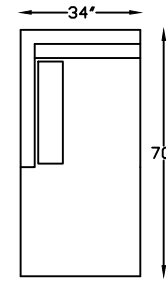

137507L OR R
ONE ARM CHAISE
(SHOWN AS LEFT)