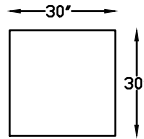

137503L OR R
ONE-ARM CHAIR
(SHOWN AS LEFT)

137518L OR RIGHT
ONE ARM SOFA W/RETURN
(SHOWN AS LEFT)

137564R OR L
ARMLESS BUMPER
(SHOWN AS RIGHT)

137514 ARMLESS SOFA

137509
ARMLESS LOVESEAT

237561L OR R
ONE ARM ANGLE SOFA
(SHOWN AS LEFT)

1375129R
LOUNGE END
(SHOWN AS RIGHT)

137507L OR R
ONE ARM CHAISE
(SHOWN AS LEFT)

237507LG
ONE ARM CHAISE PLUS
(SHOWN AS LEFT)

137552R OR L
RETURN LOVE SEAT W/BUMPER
(SHOWN AS RIGHT)

137502
ARMLESS CHAIR

137501 OTTOMAN
W/ HIDDEN CASTER

1375110L OR R
ONE ARM CORNER END
(SHOWN AS LEFT)

1375122
ARMLESS ANGLE SOFA

This schematic is current as of June 01, 2020. Lazar reserves the right to change dimensions and/or products offered. A more recent schematic may be available for this series at www.lazarind.com

*NOTE: L or R is determined by facing the piece.