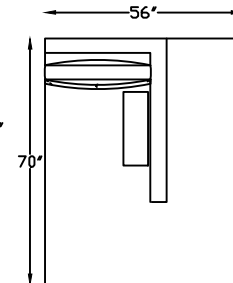

137503L OR R
ONE-ARM CHAIR
(SHOWN AS LEFT)

137518L OR RIGHT
ONE ARM SOFA W/RETURN
(SHOWN AS LEFT)

137564R OR L
ARMLESS BUMPER
(SHOWN AS RIGHT)

137514 ARMLESS SOFA

137509
ARMLESS LOVESEAT

237561L OR R
ONE ARM ANGLE SOFA
(SHOWN AS LEFT)

1375110L OR R
ONE ARM CORNER END
(SHOWN AS LEFT)

1375122
ARMLESS ANGLE SOFA

This schematic is current as of June 01, 2020. Lazar reserves the right to change dimensions and/or products offered. A more recent schematic may be available for this series at www.lazarind.com

*NOTE: L or R is determined by facing the piece.