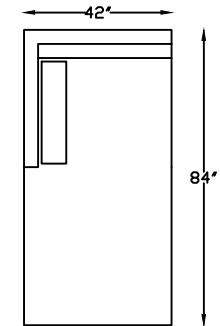

237507LG
ONE ARM CHAISE PLUS
(SHOWN AS LEFT)