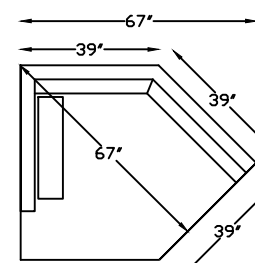

1375129R
LOUNGE END
(SHOWN AS RIGHT)

137507L OR R
ONE ARM CHAISE
(SHOWN AS LEFT)

237507LG
ONE ARM CHAISE PLUS
(SHOWN AS LEFT)

137552R OR L
RETURN LOVE SEAT W/BUMPER
(SHOWN AS RIGHT)

137502
ARMLESS CHAIR

137501 OTTOMAN
W/ HIDDEN CASTER

1375110L OR R
ONE ARM CORNER END
(SHOWN AS LEFT)

1375122
ARMLESS ANGLE SOFA

This schematic is current as of June 01, 2020. Lazar reserves the right to change dimensions and/or products offered. A more recent schematic may be available for this series at www.lazarind.com

*NOTE: L or R is determined by facing the piece.