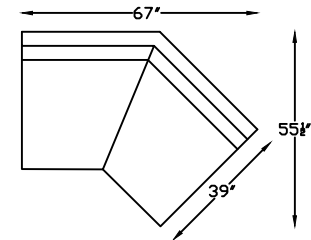

1375129R
LOUNGE END
(SHOWN AS RIGHT)

137507L OR R
ONE ARM CHAISE
(SHOWN AS LEFT)

237507LG
ONE ARM CHAISE PLUS
(SHOWN AS LEFT)

137552R OR L
RETURN LOVE SEAT W/BUMPER
(SHOWN AS RIGHT)

137502
ARMLESS CHAIR

137501 OTTOMAN
W/ HIDDEN CASTER

1375110L OR R
ONE ARM CORNER END
(SHOWN AS LEFT)

1375122
ARMLESS ANGLE SOFA

This schematic is current as of June 01, 2020. Lazar reserves the right to change dimensions and/or products offered. A more recent schematic may be available for this series at www.lazarind.com

*NOTE: L or R is determined by facing the piece.