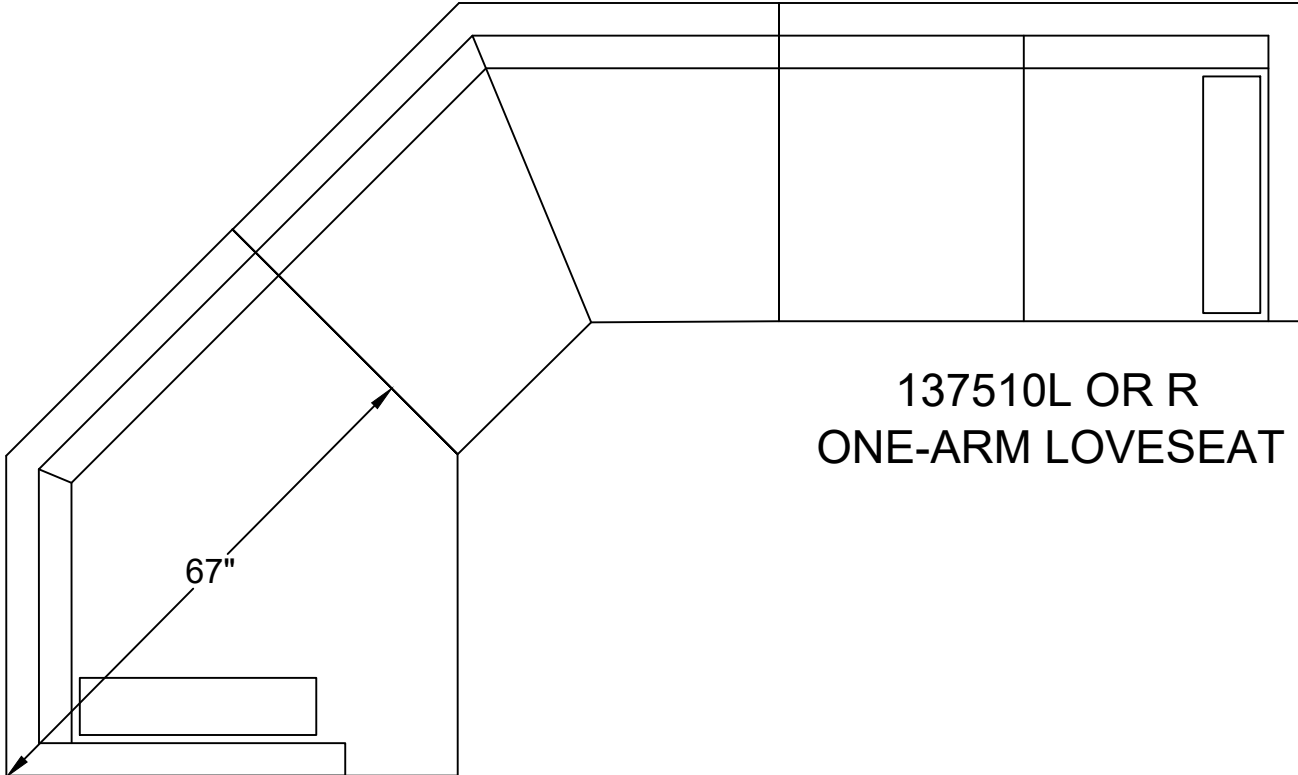

158½"

1375122
ARMLESS ANGLE SOFA

94½"

137510L OR R
ONE-ARM LOVESEAT

1375110L OR R
ONE ARM CORNER END

(SHOWN AS LEFT)