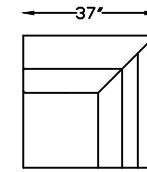

# JESSE 1410 SERIES

141020 SOFA

141017L ONE ARM SOFA  
\*SHOWN AS LEFT

141053L SOFA BUMPER W/ RETURN

141018L ONE ARM SOFA W/ RETURN  
\*SHOWN AS LEFT

141051 CONDO SOFA

141050L ONE ARM CONDO  
\*SHOWN AS LEFT

141004 CHAIR

141005 CORNER

141007L ONE ARM CHAISE  
\*SHOWN AS LEFT

This schematic is current as of May, 2020.  
 Lazar reserves the right to change dimensions and/or products offered.  
 A more recent schematic may be available for this series at [www.lazarind.com](http://www.lazarind.com)  
 NOTE: L or R is determined by facing the piece.  
 NOTE: Available as an Outdoor Product.