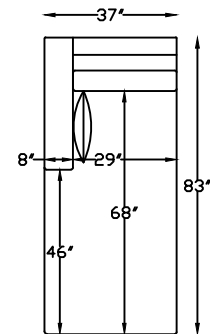

# JESSE 1410 SERIES

141020 SOFA

141017L ONE ARM SOFA  
\*SHOWN AS LEFT

141053L SOFA BUMPER W/ RETURN

141018L ONE ARM SOFA W/ RETURN  
\*SHOWN AS LEFT

141051 CONDO SOFA

141050L ONE ARM CONDO  
\*SHOWN AS LEFT

141004 CHAIR

141005 CORNER

141007L ONE ARM CHAISE  
\*SHOWN AS LEFT

This schematic is current as of May, 2020.  
 Lazar reserves the right to change dimensions and/or products offered.  
 A more recent schematic may be available for this series at [www.lazarind.com](http://www.lazarind.com)  
 NOTE: L or R is determined by facing the piece.  
 NOTE: Available as an Outdoor Product.