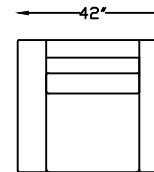

# JESSE 1410 SERIES

141020 SOFA

141017L ONE ARM SOFA  
\*SHOWN AS LEFT

141053L SOFA BUMPER W/ RETURN

141018L ONE ARM SOFA W/ RETURN  
\*SHOWN AS LEFT

141051 CONDO SOFA

141050L ONE ARM CONDO  
\*SHOWN AS LEFT

141004 CHAIR

141005 CORNER

141007L ONE ARM CHAISE  
\*SHOWN AS LEFT

This schematic is current as of May, 2020.  
 Lazar reserves the right to change dimensions and/or products offered.  
 A more recent schematic may be available for this series at [www.lazarind.com](http://www.lazarind.com)  
 NOTE: L or R is determined by facing the piece.  
 NOTE: Available as an Outdoor Product.