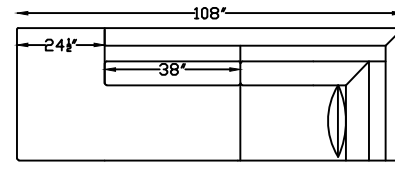

# JESSE 1410 SERIES

141020 SOFA

141017L ONE ARM SOFA  
\*SHOWN AS LEFT

141053L SOFA BUMPER W/ RETURN

141018L ONE ARM SOFA W/ RETURN  
\*SHOWN AS LEFT

141051 CONDO SOFA

141050L ONE ARM CONDO  
\*SHOWN AS LEFT

141004 CHAIR

141005 CORNER

141007L ONE ARM CHAISE  
\*SHOWN AS LEFT

This schematic is current as of May, 2020.  
 Lazar reserves the right to change dimensions and/or products offered.  
 A more recent schematic may be available for this series at [www.lazarind.com](http://www.lazarind.com)  
 NOTE: L or R is determined by facing the piece.  
 NOTE: Available as an Outdoor Product.