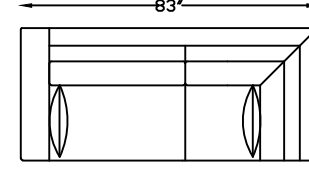

# JESSE 1410 SERIES

141020 SOFA

141017L ONE ARM SOFA  
\*SHOWN AS LEFT

141053L SOFA BUMPER W/ RETURN

141018L ONE ARM SOFA W/ RETURN  
\*SHOWN AS LEFT

141051 CONDO SOFA

141050L ONE ARM CONDO  
\*SHOWN AS LEFT

141004 CHAIR

141005 CORNER

141007L ONE ARM CHAISE  
\*SHOWN AS LEFT

This schematic is current as of May, 2020.  
 Lazar reserves the right to change dimensions and/or products offered.  
 A more recent schematic may be available for this series at [www.lazarind.com](http://www.lazarind.com)  
 NOTE: L or R is determined by facing the piece.  
 NOTE: Available as an Outdoor Product.