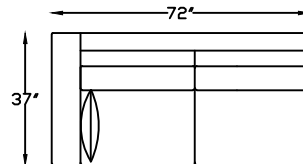

# JESSE 1410 SERIES

141020 SOFA

141017L ONE ARM SOFA  
\*SHOWN AS LEFT

141053L SOFA BUMPER W/ RETURN

141018L ONE ARM SOFA W/ RETURN  
\*SHOWN AS LEFT

141051 CONDO SOFA

141050L ONE ARM CONDO  
\*SHOWN AS LEFT

141004 CHAIR

141005 CORNER

141007L ONE ARM CHAISE  
\*SHOWN AS LEFT

This schematic is current as of May, 2020.  
 Lazar reserves the right to change dimensions and/or products offered.  
 A more recent schematic may be available for this series at [www.lazarind.com](http://www.lazarind.com)  
 NOTE: L or R is determined by facing the piece.  
 NOTE: Available as an Outdoor Product.