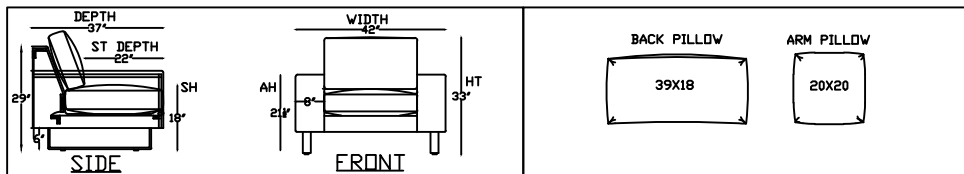

# JESSE 1410 SERIES

141020 SOFA

141017L ONE ARM SOFA  
\*SHOWN AS LEFT

141053L SOFA BUMPER W/ RETURN

141018L ONE ARM SOFA W/ RETURN  
\*SHOWN AS LEFT

141051 CONDO SOFA

141050L ONE ARM CONDO  
\*SHOWN AS LEFT

141004 CHAIR

141005 CORNER

141007L ONE ARM CHAISE  
\*SHOWN AS LEFT

This schematic is current as of May, 2020.  
 Lazar reserves the right to change dimensions and/or products offered.  
 A more recent schematic may be available for this series at [www.lazarind.com](http://www.lazarind.com)  
 NOTE: L or R is determined by facing the piece.  
 NOTE: Available as an Outdoor Product.