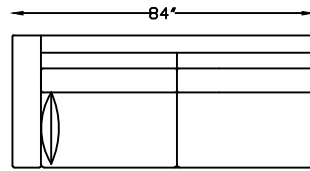

# JESSE 1410 SERIES

141020 SOFA

141017L ONE ARM SOFA  
\*SHOWN AS LEFT

141053L SOFA BUMPER W/ RETURN

141018L ONE ARM SOFA W/ RETURN  
\*SHOWN AS LEFT

141051 CONDO SOFA

141050L ONE ARM CONDO  
\*SHOWN AS LEFT

141004 CHAIR

141005 CORNER

141007L ONE ARM CHAISE  
\*SHOWN AS LEFT

This schematic is current as of May, 2020.  
 Lazar reserves the right to change dimensions and/or products offered.  
 A more recent schematic may be available for this series at [www.lazarind.com](http://www.lazarind.com)  
 NOTE: L or R is determined by facing the piece.  
 NOTE: Available as an Outdoor Product.