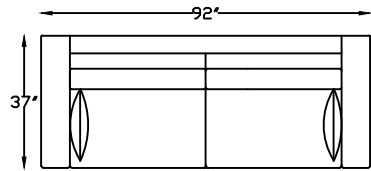

# JESSE 1410 SERIES

141020 SOFA

141017L ONE ARM SOFA  
\*SHOWN AS LEFT

141053L SOFA BUMPER W/ RETURN

141018L ONE ARM SOFA W/ RETURN  
\*SHOWN AS LEFT

141051 CONDO SOFA

141050L ONE ARM CONDO  
\*SHOWN AS LEFT

141004 CHAIR

141005 CORNER

141007L ONE ARM CHAISE  
\*SHOWN AS LEFT

This schematic is current as of May, 2020.  
 Lazar reserves the right to change dimensions and/or products offered.  
 A more recent schematic may be available for this series at [www.lazarind.com](http://www.lazarind.com)  
 NOTE: L or R is determined by facing the piece.  
 NOTE: Available as an Outdoor Product.