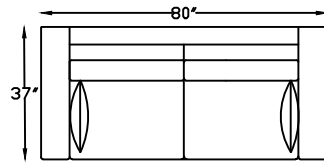

# JESSE 1410 SERIES

141020 SOFA

141017L ONE ARM SOFA  
\*SHOWN AS LEFT

141053L SOFA BUMPER W/ RETURN

141018L ONE ARM SOFA W/ RETURN  
\*SHOWN AS LEFT

141051 CONDO SOFA

141050L ONE ARM CONDO  
\*SHOWN AS LEFT

141004 CHAIR

141005 CORNER

141007L ONE ARM CHAISE  
\*SHOWN AS LEFT

This schematic is current as of May, 2020.  
 Lazar reserves the right to change dimensions and/or products offered.  
 A more recent schematic may be available for this series at [www.lazarind.com](http://www.lazarind.com)  
 NOTE: L or R is determined by facing the piece.  
 NOTE: Available as an Outdoor Product.