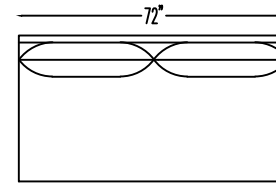

JEREMIAH 1416

PLATINUM COLLECTION

141699 / 141646
LARGE SOFA / LARGE SLEEPER

141618/ L or R
ONE-ARM SOFA W/RETURN
(SHOWN AS LEFT)

141617/ L or R
ONE-ARM SOFA
(SHOWN AS LEFT)

141614
ARMLESS SOFA

141607/ L OR R
ONE-ARM CHAISE
(SHOWN AS LEFT)

141604 CHAIR

141605/ L OR R
CORNER CHAIR

141603/ L or R
ONE-ARM CHAIR
(SHOWN AS LEFT)

ARM PILLOW
18" X 18"

This schematic is current as of March 2020. Lazar reserves the right to change dimensions and/or products offered. A more recent schematic may be available for this series at www.lazarind.com

Scale: 1/4" = 1'-0" *NOTE: L or R is determined by facing the piece.