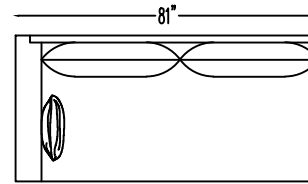

JEREMIAH 1416

PLATINUM COLLECTION

141699 / 141646
LARGE SOFA / LARGE SLEEPER

141618/ L or R
ONE-ARM SOFA W/RETURN
(SHOWN AS LEFT)

141617/ L or R
ONE-ARM SOFA
(SHOWN AS LEFT)

141614
ARMLESS SOFA

141607/ L OR R
ONE-ARM CHAISE
(SHOWN AS LEFT)

141604 CHAIR

141605/ L OR R
CORNER CHAIR

141603/ L or R
ONE-ARM CHAIR
(SHOWN AS LEFT)

ARM PILLOW
18" X 18"

This schematic is current as of March 2020. Lazar reserves the right to change dimensions and/or products offered. A more recent schematic may be available for this series at www.lazarind.com

Scale: 1/4" = 1'-0" *NOTE: L or R is determined by facing the piece.