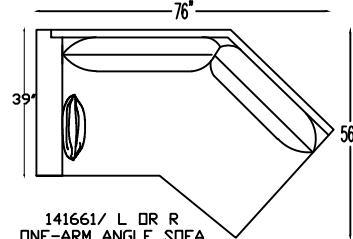

141611/ L or R
ONE-ARM LOVESEAT W/RETURN
(SHOWN AS LEFT)

141661/ L OR R
ONE-ARM ANGLE SOFA
(SHOWN AS LEFT)