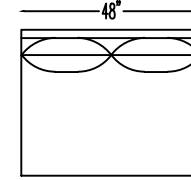

141609
ARMLESS LOVESEAT