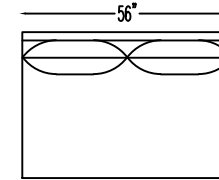

141617/ L or R
ONE-ARM SOFA
(SHOWN AS LEFT)

141614
ARMLESS SOFA

141649
ARMLESS CONDO SOFA