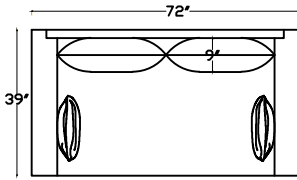

141620 / 141620QS
SOFA / QUEEN SLEEPER

141611/ L or R
ONE-ARM LOVESEAT W/RETURN
(SHOWN AS LEFT)

141650/ L or R
ONE-ARM CONDO SOFA
(SHOWN AS LEFT)

141649
ARMLESS CONDO SOFA

141602
ARMLESS CHAIR

141601/ OTTOMAN

141604 CHAIR

141605/ L OR R
CORNER CHAIR

141603/ L or R
ONE-ARM CHAIR
(SHOWN AS LEFT)

ARM PILLOW
18" X 18"

This schematic is current as of March 2020. Lazar reserves the right to change dimensions and/or products offered. A more recent schematic may be available for this series at www.lazarind.com

Scale: 1/4" = 1'-0" *NOTE: L or R is determined by facing the piece.