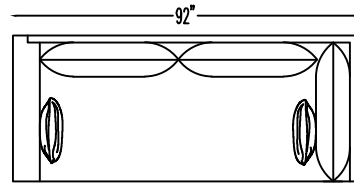

JEREMIAH 1416

PLATINUM COLLECTION

141699 / 141646
LARGE SOFA / LARGE SLEEPER

141618/ L or R
ONE-ARM SOFA W/RETURN
(SHOWN AS LEFT)

141617/ L or R
ONE-ARM SOFA
(SHOWN AS LEFT)

141614
ARMLESS SOFA

141607/ L OR R
ONE-ARM CHAISE
(SHOWN AS LEFT)

Scale: 1/4" = 1'-0" *NOTE: L or R is determined by facing the piece.