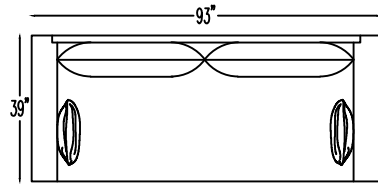

JEREMIAH 1416

PLATINUM COLLECTION

141699 / 141646
LARGE SOFA / LARGE SLEEPER

141618/ L or R
ONE-ARM SOFA W/RETURN
(SHOWN AS LEFT)

141617/ L or R
ONE-ARM SOFA
(SHOWN AS LEFT)

141614
ARMLESS SOFA

141607/ L OR R
ONE-ARM CHAISE
(SHOWN AS LEFT)

141604 CHAIR

141605/ L OR R
CORNER CHAIR

141603/ L or R
ONE-ARM CHAIR
(SHOWN AS LEFT)

ARM PILLOW
18" X 18"

This schematic is current as of March 2020. Lazar reserves the right to change dimensions and/or products offered. A more recent schematic may be available for this series at www.lazarind.com

Scale: 1/4" = 1'-0" *NOTE: L or R is determined by facing the piece.