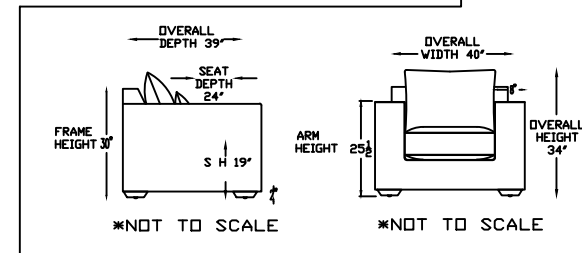

141604 CHAIR

141605/ L OR R
CORNER CHAIR

141603/ L or R
ONE-ARM CHAIR
(SHOWN AS LEFT)

ARM PILLOW
18" X 18"

This schematic is current as of March 2020. Lazar reserves the right to change dimensions and/or products offered. A more recent schematic may be available for this series at www.lazarind.com

Scale: 1/4" = 1'-0" *NOTE: L or R is determined by facing the piece.