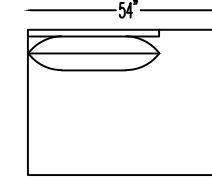

141651
CONDO SOFA

141661/ L OR R
ONE-ARM ANGLE SOFA
(SHOWN AS LEFT)

141610/ L or R
ONE-ARM LOVESEAT
(SHOWN AS LEFT)

141609
ARMLESS LOVESEAT

141664/ L OR R
ARMLESS LOVE WITH / BUMPER
(SHOWN AS RIGHT)

141613
LOVESEAT

141604 CHAIR

141605/ L OR R
CORNER CHAIR

141603/ L or R
ONE-ARM CHAIR
(SHOWN AS LEFT)

ARM PILLOW
18" X 18"

This schematic is current as of March 2020. Lazar reserves the right to change dimensions and/or products offered. A more recent schematic may be available for this series at www.lazarind.com

Scale: 1/4" = 1'-0" *NOTE: L or R is determined by facing the piece.