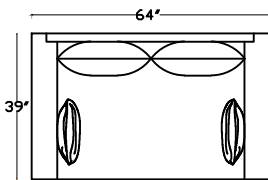

141651
CONDO SOFA

141661/ L OR R
ONE-ARM ANGLE SOFA
(SHOWN AS LEFT)

141610/ L or R
ONE-ARM LOVESEAT
(SHOWN AS LEFT)

141609
ARMLESS LOVESEAT

141664/ L OR R
ARMLESS LOVE WITH / BUMPER
(SHOWN AS RIGHT)

141613
LOVESEAT

141604 CHAIR

141605/ L OR R
CORNER CHAIR

141603/ L or R
ONE-ARM CHAIR
(SHOWN AS LEFT)

ARM PILLOW
18" X 18"

This schematic is current as of March 2020. Lazar reserves the right to change dimensions and/or products offered. A more recent schematic may be available for this series at www.lazarind.com

Scale: 1/4" = 1'-0" *NOTE: L or R is determined by facing the piece.