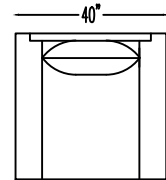

141651
CONDO SOFA

141661/ L OR R
ONE-ARM ANGLE SOFA
(SHOWN AS LEFT)

141610/ L or R
ONE-ARM LOVESEAT
(SHOWN AS LEFT)

141609
ARMLESS LOVESEAT

141664/ L OR R
ARMLESS LOVE WITH / BUMPER
(SHOWN AS RIGHT)

141613
LOVESEAT

141604 CHAIR

141605/ L OR R
CORNER CHAIR

141603/ L or R
ONE-ARM CHAIR
(SHOWN AS LEFT)

ARM PILLOW
18" X 18"

This schematic is current as of March 2020. Lazar reserves the right to change dimensions and/or products offered. A more recent schematic may be available for this series at www.lazarind.com

Scale: 1/4" = 1'-0" *NOTE: L or R is determined by facing the piece.