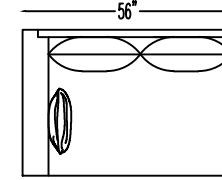

141650/ L or R
ONE-ARM CONDO SOFA
(SHOWN AS LEFT)

141610/ L or R
ONE-ARM LOVESEAT
(SHOWN AS LEFT)