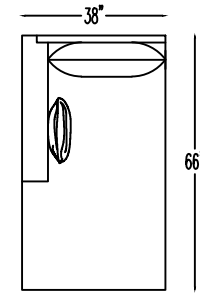

JEREMIAH 1416

PLATINUM COLLECTION

141699 / 141646
LARGE SOFA / LARGE SLEEPER

141618/ L or R
ONE-ARM SOFA W/RETURN
(SHOWN AS LEFT)

141617/ L or R
ONE-ARM SOFA
(SHOWN AS LEFT)

141614
ARMLESS SOFA

141607/ L OR R
ONE-ARM CHAISE
(SHOWN AS LEFT)

141604 CHAIR

141605/ L OR R
CORNER CHAIR

141603/ L or R
ONE-ARM CHAIR
(SHOWN AS LEFT)

ARM PILLOW
18" X 18"

This schematic is current as of March 2020. Lazar reserves the right to change dimensions and/or products offered. A more recent schematic may be available for this series at www.lazarind.com

Scale: 1/4" = 1'-0" *NOTE: L or R is determined by facing the piece.