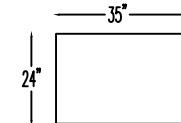

141620 / 141620QS
SOFA / QUEEN SLEEPER

141611/ L or R
ONE-ARM LOVESEAT W/RETURN
(SHOWN AS LEFT)

141650/ L or R
ONE-ARM CONDO SOFA
(SHOWN AS LEFT)

141649
ARMLESS CONDO SOFA

141602
ARMLESS CHAIR

141601/ OTTOMAN

Scale: 1/4" = 1'-0" *NOTE: L or R is determined by facing the piece.