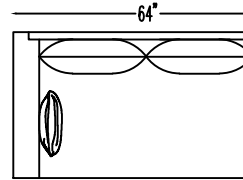

141617/ L or R
ONE-ARM SOFA
(SHOWN AS LEFT)

141650/ L or R
ONE-ARM CONDO SOFA
(SHOWN AS LEFT)