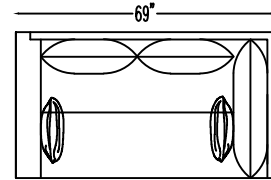

141618/ L or R
ONE-ARM SOFA W/RETURN
(SHOWN AS LEFT)

141611/ L or R
ONE-ARM LOVESEAT W/RETURN
(SHOWN AS LEFT)