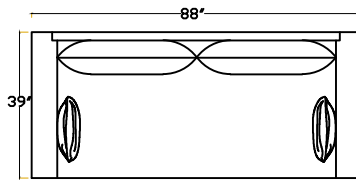

JEREMIAH 1416

PLATINUM COLLECTION

141699 / 141646
LARGE SOFA / LARGE SLEEPER

141618/ L or R
ONE-ARM SOFA W/RETURN
(SHOWN AS LEFT)

141617/ L or R
ONE-ARM SOFA
(SHOWN AS LEFT)

141614
ARMLESS SOFA

141607/ L OR R
ONE-ARM CHAISE
(SHOWN AS LEFT)

Scale: 1/4" = 1'-0" *NOTE: L or R is determined by facing the piece.