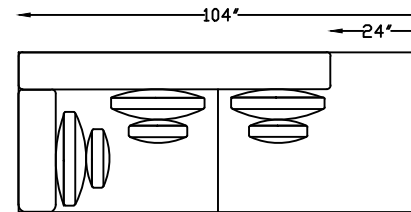

BOSSA 1467

146720
TWO ARM SOFA

146752R
RET LOVE W/ RS BUMPER

146710L
LAF LOVE

146709
ARMLESS LOVE

146717L
1 ARM SOFA
(SHOWN AS LEFT)

146774L
ARMLESS LOVE W/ LS RETURN

146753R
RETURN SOFA W/ BUMPER
(SHOWN AS RSB)

146701
OTTOMAN

Scale: 1/4" = 1"

This schematic is current as of February, 2020
Lazar reserves the right to change dimensions and/or
products offered.
A more recent schematic may be available for this
series at www.lazarind.com
NOTE: L or R is determined by facing the piece.