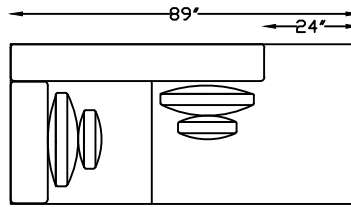

BOSSA 1467

146720
TWO ARM SOFA

146752R
RET LOVE W/ RS BUMPER

146710L
LAF LOVE

146709
ARMLESS LOVE

146717L
1 ARM SOFA
(SHOWN AS LEFT)

146774L
ARMLESS LOVE W/ LS RETURN

146753R
RETURN SOFA W/ BUMPER
(SHOWN AS RSB)

146701
OTTOMAN

Scale: 1/4" = 1"

This schematic is current as of February, 2020
Lazar reserves the right to change dimensions and/or
products offered.
A more recent schematic may be available for this
series at www.lazarind.com
NOTE: L or R is determined by facing the piece.