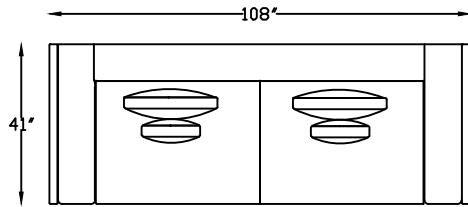

BOSSA 1467

146720
TWO ARM SOFA

146752R
RET LOVE W/ RS BUMPER

146710L
LAF LOVE

146709
ARMLESS LOVE

146717L
1 ARM SOFA
(SHOWN AS LEFT)

146774L
ARMLESS LOVE W/ LS RETURN

146753R
RETURN SOFA W/ BUMPER
(SHOWN AS RSB)

146701
OTTOMAN

Scale: 1/4" = 1"

This schematic is current as of February, 2020
Lazar reserves the right to change dimensions and/or
products offered.
A more recent schematic may be available for this
series at www.lazarind.com
NOTE: L or R is determined by facing the piece.