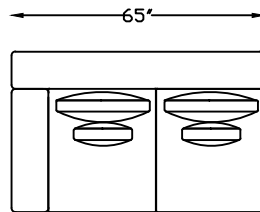

BOSSA 1467

146720
TWO ARM SOFA

146752R
RET LOVE W/ RS BUMPER

146710L
LAF LOVE

146709
ARMLESS LOVE

146717L
1 ARM SOFA
(SHOWN AS LEFT)

146774L
ARMLESS LOVE W/ LS RETURN

146753R
RETURN SOFA W/ BUMPER
(SHOWN AS RSB)

146701
OTTOMAN

Scale: 1/4" = 1"

This schematic is current as of February, 2020
Lazar reserves the right to change dimensions and/or
products offered.
A more recent schematic may be available for this
series at www.lazarind.com
NOTE: L or R is determined by facing the piece.