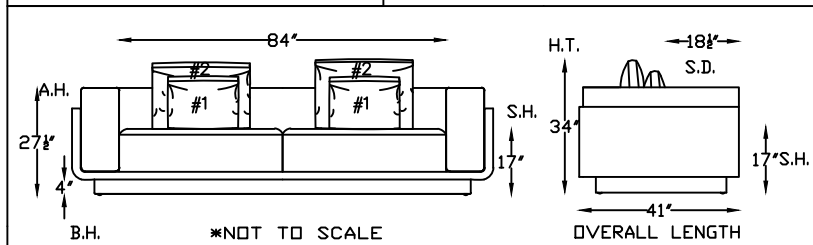

BOSSA 1467

146720
TWO ARM SOFA

146752R
RET LOVE W/ RS BUMPER

146710L
LAF LOVE

146709
ARMLESS LOVE

146717L
1 ARM SOFA
(SHOWN AS LEFT)

146774L
ARMLESS LOVE W/ LS RETURN

146753R
RETURN SOFA W/ BUMPER
(SHOWN AS RSB)

146701
OTTOMAN

Scale: 1/4" = 1"

This schematic is current as of February, 2020
Lazar reserves the right to change dimensions and/or
products offered.
A more recent schematic may be available for this
series at www.lazarind.com
NOTE: L or R is determined by facing the piece.