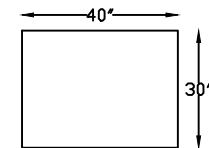

BOSSA 1467

146720
TWO ARM SOFA

146752R
RET LOVE W/ RS BUMPER

146710L
LAF LOVE

146709
ARMLESS LOVE

146717L
1 ARM SOFA
(SHOWN AS LEFT)

146774L
ARMLESS LOVE W/ LS RETURN

146753R
RETURN SOFA W/ BUMPER
(SHOWN AS RSB)

146701
OTTOMAN

Scale: 1/4" = 1"

This schematic is current as of February, 2020
Lazar reserves the right to change dimensions and/or
products offered.
A more recent schematic may be available for this
series at www.lazarind.com
NOTE: L or R is determined by facing the piece.