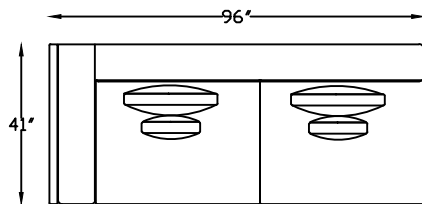

BOSSA 1467

146720
TWO ARM SOFA

146752R
RET LOVE W/ RS BUMPER

146710L
LAF LOVE

146709
ARMLESS LOVE

146717L
1 ARM SOFA
(SHOWN AS LEFT)

146774L
ARMLESS LOVE W/ LS RETURN

146753R
RETURN SOFA W/ BUMPER
(SHOWN AS RSB)

146701
OTTOMAN

Scale: 1/4" = 1"

This schematic is current as of February, 2020
Lazar reserves the right to change dimensions and/or
products offered.
A more recent schematic may be available for this
series at www.lazarind.com
NOTE: L or R is determined by facing the piece.