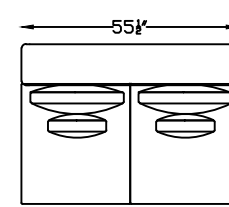

BOSSA 1467

146720
TWO ARM SOFA

146752R
RET LOVE W/ RS BUMPER

146710L
LAF LOVE

146709
ARMLESS LOVE

146717L
1 ARM SOFA
(SHOWN AS LEFT)

146774L
ARMLESS LOVE W/ LS RETURN

146753R
RETURN SOFA W/ BUMPER
(SHOWN AS RSB)

146701
OTTOMAN

Scale: 1/4" = 1"

This schematic is current as of February, 2020
Lazar reserves the right to change dimensions and/or
products offered.
A more recent schematic may be available for this
series at www.lazarind.com
NOTE: L or R is determined by facing the piece.