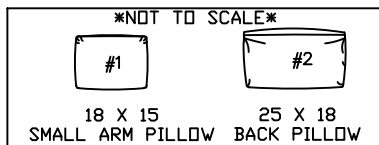

BOSSA 1467

146720
TWO ARM SOFA

146752R
RET LOVE W/ RS BUMPER

146710L
LAF LOVE

146709
ARMLESS LOVE

146717L
1 ARM SOFA
(SHOWN AS LEFT)

146774L
ARMLESS LOVE W/ LS RETURN

146753R
RETURN SOFA W/ BUMPER
(SHOWN AS RSB)

146701
OTTOMAN

Scale: 1/4" = 1"

This schematic is current as of February, 2020
Lazar reserves the right to change dimensions and/or
products offered.
A more recent schematic may be available for this
series at www.lazarind.com
NOTE: L or R is determined by facing the piece.