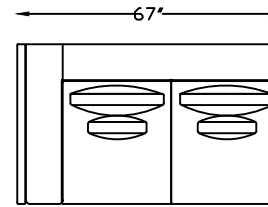

BOSSA 1467

146720
TWO ARM SOFA

146752R
RET LOVE W/ RS BUMPER

146710L
LAF LOVE

146709
ARMLESS LOVE

146717L
1 ARM SOFA
(SHOWN AS LEFT)

146774L
ARMLESS LOVE W/ LS RETURN

146753R
RETURN SOFA W/ BUMPER
(SHOWN AS RSB)

146701
OTTOMAN

Scale: 1/4" = 1"

This schematic is current as of February, 2020
Lazar reserves the right to change dimensions and/or
products offered.
A more recent schematic may be available for this
series at www.lazarind.com
NOTE: L or R is determined by facing the piece.