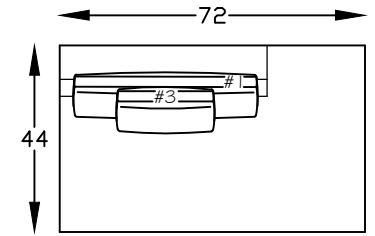

146820
SOFA

146882L & R
ONE-ARM LOVESEAT W/BUMPER
*(SHOWN AS A LEFT)

146810L & R
ONE-ARM LOVESEAT
(SHOWN AS A LEFT)

146814
ARMLESS SOFA

146864L & R
ARMLESS LOVESEAT W/BUMPER
*(SHOWN AS A RIGHT)

146898L & R
RETURN LOVESEAT W/BUMPER
*(SHOWN AS A RIGHT)

Scale: 1/4" = 1'-00"

This schematic is current as 05/03/22 . The company reserves the right to change dimensions and products offered. A more recent schematic may be available for this series. To see the most current schematic, go to <http://lazarind.com>