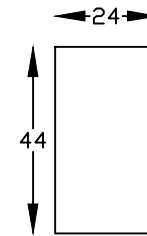

146809
ARMLESS LOVESEAT

146813
LOVESEAT

146874L & R
ARMLESS LOVESEAT W/RETURN
*(SHOWN AS LEFT)

146823
WEDGE

146817L & R
ONE ARM SOFA
*(SHOWN AS A LEFT)

146847
COCKTAIL OTTOMAN

146852
BENCH OTTOMAN

146824
BUMPER OTTOMAN

Scale: 1/4" = 1'-00"

This schematic is current as 05/03/22 . The company reserves the right to change dimensions and products offered. A more recent schematic may be available for this series. To see the most current schematic, go to <http://lazarind.com>