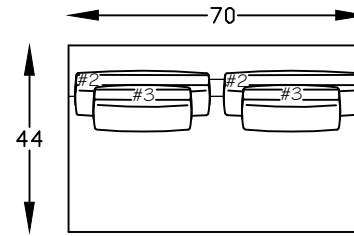

146820
SOFA

146882L & R
ONE-ARM LOVESEAT W/BUMPER
*(SHOWN AS A LEFT)

146810L & R
ONE-ARM LOVESEAT
(SHOWN AS A LEFT)

146814
ARMLESS SOFA

146864L & R
ARMLESS LOVESEAT W/BUMPER
*(SHOWN AS A RIGHT)

146898L & R
RETURN LOVESEAT W/BUMPER
*(SHOWN AS A RIGHT)

Scale: 1/4" = 1'-00"

This schematic is current as 05/03/22 . The company reserves the right to change dimensions and products offered. A more recent schematic may be available for this series. To see the most current schematic, go to <http://lazarind.com>