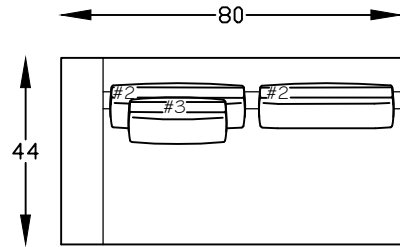

146809
ARMLESS LOVESEAT

146813
LOVESEAT

146874L & R
ARMLESS LOVESEAT W/RETURN
*(SHOWN AS LEFT)

146823
WEDGE

146817L & R
ONE ARM SOFA
*(SHOWN AS A LEFT)

146847
COCKTAIL OTTOMAN

146852
BENCH OTTOMAN

146824
BUMPER OTTOMAN

Scale: 1/4" = 1'-00"

This schematic is current as 05/03/22 . The company reserves the right to change dimensions and products offered. A more recent schematic may be available for this series. To see the most current schematic, go to <http://lazarind.com>