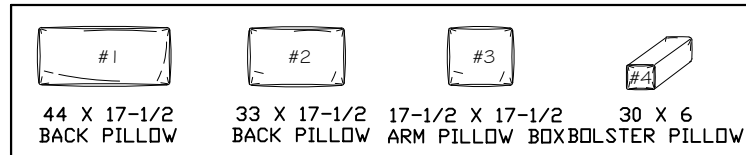

146809
ARMLESS LOVESEAT

146813
LOVESEAT

146874L & R
ARMLESS LOVESEAT W/RETURN
*(SHOWN AS LEFT)

146823
WEDGE

146817L & R
ONE ARM SOFA
*(SHOWN AS A LEFT)

146847
COCKTAIL OTTOMAN

146852
BENCH OTTOMAN

146824
BUMPER OTTOMAN

Scale: 1/4" = 1'-00"

This schematic is current as 05/03/22 . The company reserves the right to change dimensions and products offered. A more recent schematic may be available for this series. To see the most current schematic, go to <http://lazarind.com>