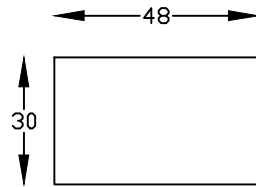

146809
ARMLESS LOVESEAT

146813
LOVESEAT

146874L & R
ARMLESS LOVESEAT W/RETURN
*(SHOWN AS LEFT)

146823
WEDGE

146817L & R
ONE ARM SOFA
*(SHOWN AS A LEFT)

146847
COCKTAIL OTTOMAN

146852
BENCH OTTOMAN

146824
BUMPER OTTOMAN

Scale: 1/4" = 1'-00"

This schematic is current as 05/03/22 . The company reserves the right to change dimensions and products offered. A more recent schematic may be available for this series. To see the most current schematic, go to <http://lazarind.com>