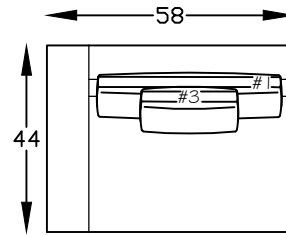

146820
SOFA

146882L & R
ONE-ARM LOVESEAT W/BUMPER
*(SHOWN AS A LEFT)

146810L & R
ONE-ARM LOVESEAT
(SHOWN AS A LEFT)

146814
ARMLESS SOFA

146864L & R
ARMLESS LOVESEAT W/BUMPER
*(SHOWN AS A RIGHT)

146898L & R
RETURN LOVESEAT W/BUMPER
*(SHOWN AS A RIGHT)

Scale: 1/4" = 1'-00"

This schematic is current as 05/03/22 . The company reserves the right to change dimensions and products offered. A more recent schematic may be available for this series. To see the most current schematic, go to <http://lazarind.com>