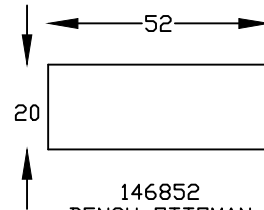

146809
ARMLESS LOVESEAT

146813
LOVESEAT

146874L & R
ARMLESS LOVESEAT W/RETURN
*(SHOWN AS LEFT)

146823
WEDGE

146817L & R
ONE ARM SOFA
*(SHOWN AS A LEFT)

146847
COCKTAIL OTTOMAN

146852
BENCH OTTOMAN

146824
BUMPER OTTOMAN

Scale: 1/4" = 1'-00"

This schematic is current as 05/03/22 . The company reserves the right to change dimensions and products offered. A more recent schematic may be available for this series. To see the most current schematic, go to <http://lazarind.com>