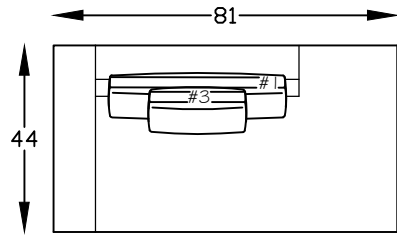

146820
SOFA

146882L & R
ONE-ARM LOVESEAT W/BUMPER
*(SHOWN AS A LEFT)

146810L & R
ONE-ARM LOVESEAT
(SHOWN AS A LEFT)

146814
ARMLESS SOFA

146864L & R
ARMLESS LOVESEAT W/BUMPER
*(SHOWN AS A RIGHT)

146898L & R
RETURN LOVESEAT W/BUMPER
*(SHOWN AS A RIGHT)

Scale: 1/4" = 1'-00"

This schematic is current as 05/03/22 . The company reserves the right to change dimensions and products offered. A more recent schematic may be available for this series. To see the most current schematic, go to <http://lazarind.com>