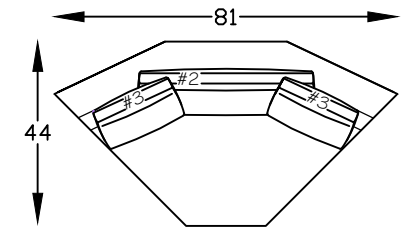

146864L & R
ARMLESS LOVESEAT W/BUMPER
*(SHOWN AS A RIGHT)

146823
WEDGE