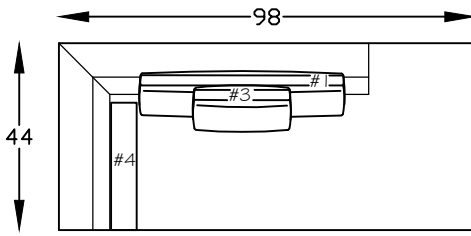

146820
SOFA

146882L & R
ONE-ARM LOVESEAT W/BUMPER
*(SHOWN AS A LEFT)

146810L & R
ONE-ARM LOVESEAT
(SHOWN AS A LEFT)

146814
ARMLESS SOFA

146864L & R
ARMLESS LOVESEAT W/BUMPER
*(SHOWN AS A RIGHT)

146898L & R
RETURN LOVESEAT W/BUMPER
*(SHOWN AS A RIGHT)

Scale: 1/4" = 1'-00"

This schematic is current as 05/03/22 . The company reserves the right to change dimensions and products offered. A more recent schematic may be available for this series. To see the most current schematic, go to <http://lazarind.com>