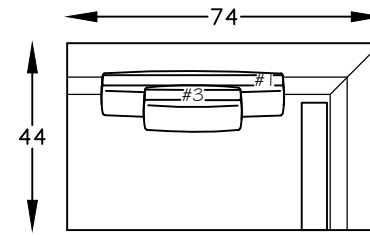

146874L & R
ARMLESS LOVESEAT W/RETURN
*(SHOWN AS LEFT)