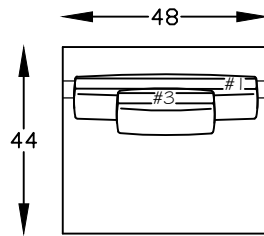

146820
SOFA

146882L & R
ONE-ARM LOVESEAT W/BUMPER
*(SHOWN AS A LEFT)

146810L & R
ONE-ARM LOVESEAT
(SHOWN AS A LEFT)

146814
ARMLESS SOFA

146864L & R
ARMLESS LOVESEAT W/BUMPER
*(SHOWN AS A RIGHT)

146898L & R
RETURN LOVESEAT W/BUMPER
*(SHOWN AS A RIGHT)

Scale: 1/4" = 1'-00"

This schematic is current as 05/03/22 . The company reserves the right to change dimensions and products offered. A more recent schematic may be available for this series. To see the most current schematic, go to <http://lazarind.com>