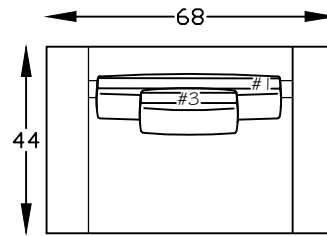

146882L & R
ONE-ARM LOVESEAT W/BUMPER
*(SHOWN AS A LEFT)

146810L & R
ONE-ARM LOVESEAT
(SHOWN AS A LEFT)

146813
LOVESEAT