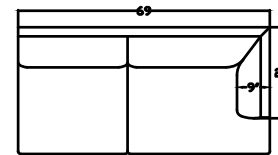

1476 LOLLA SERIES

1476104
ARMLESS CURVED CORNER

147609
ARMLESS SOFA

147607R
ONE ARM CHAISE
(SHOWN AS RIGHT)

147617L
ONE ARM SOFA
(SHOWN AS LEFT)

147610R
ONE ARM LOVESEAT
(SHOWN AS RIGHT)

This schematic is current as of July 26, 2022
Lazar reserves the right to change dimensions and/or products offered.
A more recent schematic may be available for this series at www.lazarind.com
NOTE: L or R is determined by facing the piece.