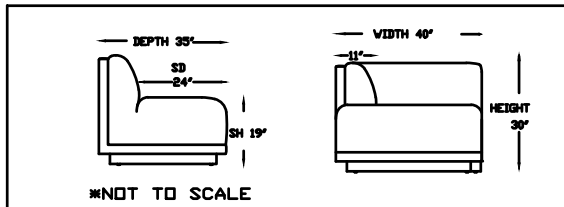

1476 LOLLA SERIES

1476104
ARMLESS CURVED CORNER

147609
ARMLESS SOFA

147607R
ONE ARM CHAISE
(SHOWN AS RIGHT)

147617L
ONE ARM SOFA
(SHOWN AS LEFT)

147610R
ONE ARM LOVESEAT
(SHOWN AS RIGHT)

This schematic is current as of July 26, 2022
Lazar reserves the right to change dimensions and/or products offered.
A more recent schematic may be available for this series at www.lazarind.com
NOTE: L or R is determined by facing the piece.