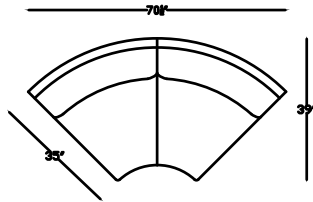

1476 LOLLA SERIES

1476104
ARMLESS CURVED CORNER

147609
ARMLESS SOFA

147607R
ONE ARM CHAISE
(SHOWN AS RIGHT)

147617L
ONE ARM SOFA
(SHOWN AS LEFT)

147610R
ONE ARM LOVESEAT
(SHOWN AS RIGHT)

This schematic is current as of July 26, 2022
Lazar reserves the right to change dimensions and/or products offered.
A more recent schematic may be available for this series at www.lazarind.com
NOTE: L or R is determined by facing the piece.