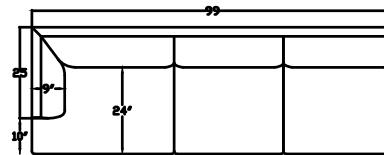

1476 LOLLA SERIES

1476104
ARMLESS CURVED CORNER

147609
ARMLESS SOFA

147607R
ONE ARM CHAISE
(SHOWN AS RIGHT)

147617L
ONE ARM SOFA
(SHOWN AS LEFT)

147610R
ONE ARM LOVESEAT
(SHOWN AS RIGHT)

This schematic is current as of July 26, 2022
Lazar reserves the right to change dimensions and/or products offered.
A more recent schematic may be available for this series at www.lazarind.com
NOTE: L or R is determined by facing the piece.