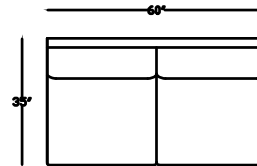

1476 LOLLA SERIES

1476104
ARMLESS CURVED CORNER

147609
ARMLESS SOFA

147607R
ONE ARM CHAISE
(SHOWN AS RIGHT)

147617L
ONE ARM SOFA
(SHOWN AS LEFT)

147610R
ONE ARM LOVESEAT
(SHOWN AS RIGHT)

This schematic is current as of July 26, 2022
Lazar reserves the right to change dimensions and/or products offered.
A more recent schematic may be available for this series at www.lazarind.com
NOTE: L or R is determined by facing the piece.