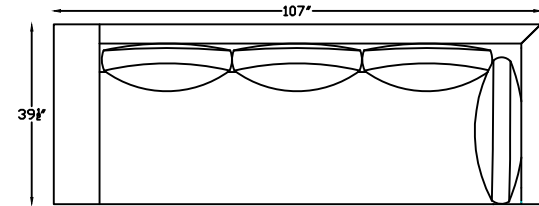

KYLIE 1507

150713
LOVE SEAT

150710L
1- ARM LOVE SEAT

150720
SOFA

150717L
1 ARM SOFA

150718L
LAF ARM SOFA w RET

This schematic is current as of October, 2019
 Lazar reserves the right to change dimensions and/or products offered.
 A more recent schematic may be available for this series at www.lazarind.com
 NOTE: L or R is determined by facing the piece.