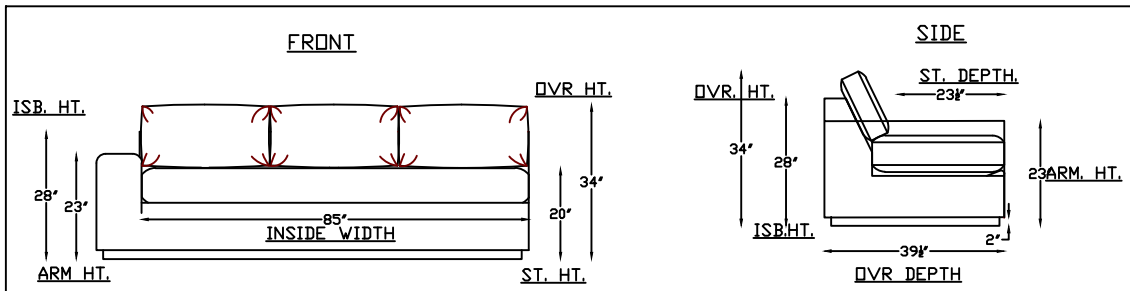

KYLIE 1507

150713
LOVE SEAT

150710L
1- ARM LOVE SEAT

150720
SOFA

150717L
1 ARM SOFA

150718L
LAF ARM SOFA w RET

This schematic is current as of October, 2019
 Lazar reserves the right to change dimensions and/or products offered.
 A more recent schematic may be available for this series at www.lazarind.com
 NOTE: L or R is determined by facing the piece.