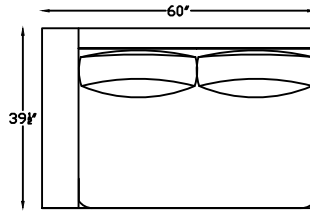

KYLIE 1507

150713
LOVE SEAT

150710L
1- ARM LOVE SEAT

150720
SOFA

150717L
1 ARM SOFA

150718L
LAF ARM SOFA w RET

This schematic is current as of October, 2019
 Lazar reserves the right to change dimensions and/or products offered.
 A more recent schematic may be available for this series at www.lazarind.com
 NOTE: L or R is determined by facing the piece.