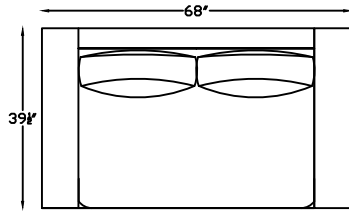

KYLIE 1507

150713
LOVE SEAT

150710L
1- ARM LOVE SEAT

150720
SOFA

150717L
1 ARM SOFA

150718L
LAF ARM SOFA w RET

This schematic is current as of October, 2019
 Lazar reserves the right to change dimensions and/or products offered.
 A more recent schematic may be available for this series at www.lazarind.com
 NOTE: L or R is determined by facing the piece.