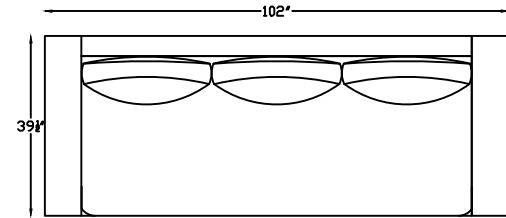

KYLIE 1507

150713
LOVE SEAT

150710L
1- ARM LOVE SEAT

150720
SOFA

150717L
1 ARM SOFA

150718L
LAF ARM SOFA w RET

This schematic is current as of October, 2019
 Lazar reserves the right to change dimensions and/or products offered.
 A more recent schematic may be available for this series at www.lazarind.com
 NOTE: L or R is determined by facing the piece.