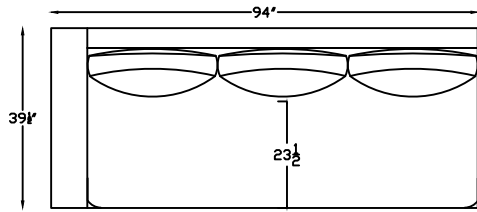

KYLIE 1507

150713
LOVE SEAT

150710L
1- ARM LOVE SEAT

150720
SOFA

150717L
1 ARM SOFA

150718L
LAF ARM SOFA w RET

This schematic is current as of October, 2019
 Lazar reserves the right to change dimensions and/or products offered.
 A more recent schematic may be available for this series at www.lazarind.com
 NOTE: L or R is determined by facing the piece.