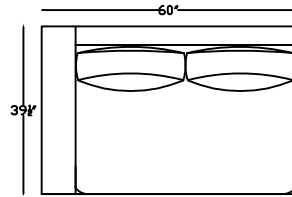

KYLIE 1507

150713
LOVE SEAT

150710L
1- ARM LOVE SEAT
(SHOWN AS LEFT)

150720
SOFA

150770L
1- ARM STUDIO SOFA
(SHOWN AS LEFT)

150717L
1 ARM SOFA
(SHOWN AS LEFT)

150716R
ARMLESS SOFA W/ BUMPER
(SHOWN AS RIGHT)

150718L
LAF ARM SOFA w RET
(SHOWN AS LEFT)

150707L
1- ARM CHAISE
(SHOWN AS LEFT)

This schematic is current as of May 24, 2022
 Lazar reserves the right to change dimensions and/or products offered.
 A more recent schematic may be available for this series at www.lazarind.com
 NOTE: L or R is determined by facing the piece.