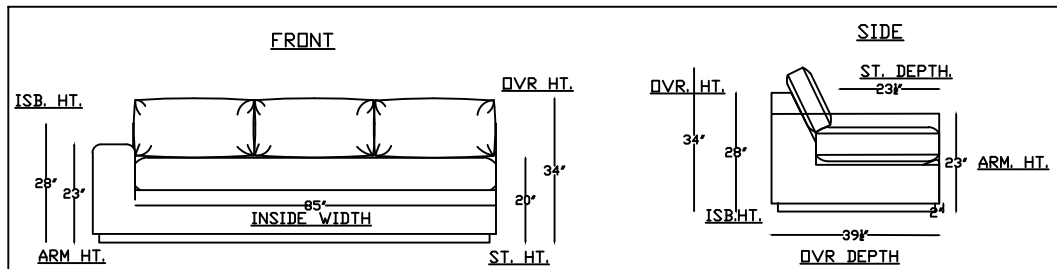

KYLIE 1507

150713
LOVE SEAT

150710L
1- ARM LOVE SEAT
(SHOWN AS LEFT)

150720
SOFA

150770L
1- ARM STUDIO SOFA
(SHOWN AS LEFT)

150717L
1 ARM SOFA
(SHOWN AS LEFT)

150716R
ARMLESS SOFA W/ BUMPER
(SHOWN AS RIGHT)

150718L
LAF ARM SOFA w RET
(SHOWN AS LEFT)

150707L
1- ARM CHAISE
(SHOWN AS LEFT)

This schematic is current as of May 24, 2022
 Lazar reserves the right to change dimensions and/or products offered.
 A more recent schematic may be available for this series at www.lazarind.com
 NOTE: L or R is determined by facing the piece.