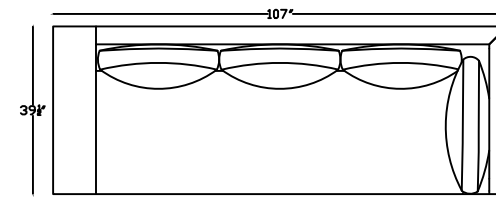

KYLIE 1507

150713
LOVE SEAT

150710L
1- ARM LOVE SEAT
(SHOWN AS LEFT)

150720
SOFA

150770L
1- ARM STUDIO SOFA
(SHOWN AS LEFT)

150717L
1 ARM SOFA
(SHOWN AS LEFT)

150716R
ARMLESS SOFA W/ BUMPER
(SHOWN AS RIGHT)

150718L
LAF ARM SOFA w RET
(SHOWN AS LEFT)

150707L
1- ARM CHAISE
(SHOWN AS LEFT)

This schematic is current as of May 24, 2022
 Lazar reserves the right to change dimensions and/or products offered.
 A more recent schematic may be available for this series at www.lazarind.com
 NOTE: L or R is determined by facing the piece.