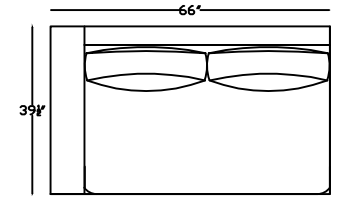

KYLIE 1507

150713
LOVE SEAT

150710L
1- ARM LOVE SEAT
(SHOWN AS LEFT)

150720
SOFA

150770L
1- ARM STUDIO SOFA
(SHOWN AS LEFT)

150717L
1 ARM SOFA
(SHOWN AS LEFT)

150716R
ARMLESS SOFA W/ BUMPER
(SHOWN AS RIGHT)

150718L
LAF ARM SOFA w RET
(SHOWN AS LEFT)

150707L
1- ARM CHAISE
(SHOWN AS LEFT)

This schematic is current as of May 24, 2022
 Lazar reserves the right to change dimensions and/or products offered.
 A more recent schematic may be available for this series at www.lazarind.com
 NOTE: L or R is determined by facing the piece.