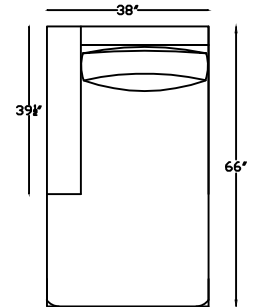

KYLIE 1507

150713
LOVE SEAT

150710L
1- ARM LOVE SEAT
(SHOWN AS LEFT)

150720
SOFA

150770L
1- ARM STUDIO SOFA
(SHOWN AS LEFT)

150717L
1 ARM SOFA
(SHOWN AS LEFT)

150716R
ARMLESS SOFA W/ BUMPER
(SHOWN AS RIGHT)

150718L
LAF ARM SOFA w RET
(SHOWN AS LEFT)

150707L
1- ARM CHAISE
(SHOWN AS LEFT)

This schematic is current as of May 24, 2022
 Lazar reserves the right to change dimensions and/or products offered.
 A more recent schematic may be available for this series at www.lazarind.com
 NOTE: L or R is determined by facing the piece.