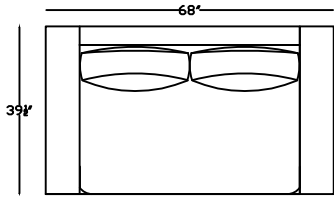

KYLIE 1507

150713
LOVE SEAT

150710L
1- ARM LOVE SEAT
(SHOWN AS LEFT)

150720
SOFA

150770L
1- ARM STUDIO SOFA
(SHOWN AS LEFT)

150717L
1 ARM SOFA
(SHOWN AS LEFT)

150716R
ARMLESS SOFA W/ BUMPER
(SHOWN AS RIGHT)

150718L
LAF ARM SOFA w RET
(SHOWN AS LEFT)

150707L
1- ARM CHAISE
(SHOWN AS LEFT)

This schematic is current as of May 24, 2022
 Lazar reserves the right to change dimensions and/or products offered.
 A more recent schematic may be available for this series at www.lazarind.com
 NOTE: L or R is determined by facing the piece.