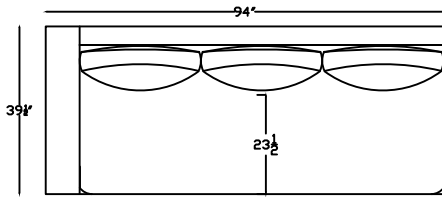

KYLIE 1507

150713
LOVE SEAT

150710L
1- ARM LOVE SEAT
(SHOWN AS LEFT)

150720
SOFA

150770L
1- ARM STUDIO SOFA
(SHOWN AS LEFT)

150717L
1 ARM SOFA
(SHOWN AS LEFT)

150716R
ARMLESS SOFA W/ BUMPER
(SHOWN AS RIGHT)

150718L
LAF ARM SOFA w RET
(SHOWN AS LEFT)

150707L
1- ARM CHAISE
(SHOWN AS LEFT)

This schematic is current as of May 24, 2022
 Lazar reserves the right to change dimensions and/or products offered.
 A more recent schematic may be available for this series at www.lazarind.com
 NOTE: L or R is determined by facing the piece.