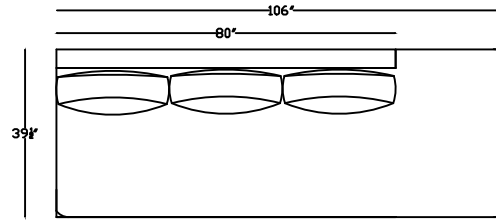

KYLIE 1507

150713
LOVE SEAT

150710L
1- ARM LOVE SEAT
(SHOWN AS LEFT)

150720
SOFA

150770L
1- ARM STUDIO SOFA
(SHOWN AS LEFT)

150717L
1 ARM SOFA
(SHOWN AS LEFT)

150716R
ARMLESS SOFA W/ BUMPER
(SHOWN AS RIGHT)

150718L
LAF ARM SOFA w RET
(SHOWN AS LEFT)

150707L
1- ARM CHAISE
(SHOWN AS LEFT)

This schematic is current as of May 24, 2022
 Lazar reserves the right to change dimensions and/or products offered.
 A more recent schematic may be available for this series at www.lazarind.com
 NOTE: L or R is determined by facing the piece.