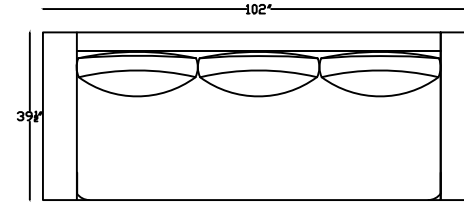

KYLIE 1507

150713
LOVE SEAT

150710L
1- ARM LOVE SEAT
(SHOWN AS LEFT)

150720
SOFA

150770L
1- ARM STUDIO SOFA
(SHOWN AS LEFT)

150717L
1 ARM SOFA
(SHOWN AS LEFT)

150716R
ARMLESS SOFA W/ BUMPER
(SHOWN AS RIGHT)

150718L
LAF ARM SOFA w RET
(SHOWN AS LEFT)

150707L
1- ARM CHAISE
(SHOWN AS LEFT)

This schematic is current as of May 24, 2022
 Lazar reserves the right to change dimensions and/or products offered.
 A more recent schematic may be available for this series at www.lazarind.com
 NOTE: L or R is determined by facing the piece.