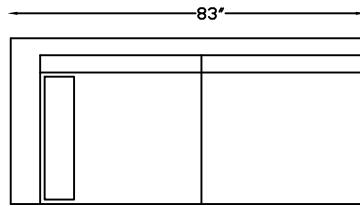

154404 CHAIR

154403L OR R  
ONE-ARM CHAIR  
(SHOWN AS LEFT)

154402  
ARMLESS CHAIR

154451 CONDO SOFA

154450L OR R  
ONE-ARM CONDO  
(SHOWN AS LEFT)

154401 OTTOMAN  
W/ HIDDEN CASTER

154405 CORNER

154407L OR R  
ONE ARM CHAISE  
(SHOWN AS LEFT)

154407LG  
ONE ARM CHAISE PLUS  
(SHOWN AS LEFT)

\*NOT TO SCALE

Scale: 1/4" = 1'-0"

1544104 ARMLESS  
CURVED CORNER

This schematic is current as of August 25, 2022. Lazar reserves the right to change dimensions and/or products offered. A more recent schematic may be available for this series at [www.lazarind.com](http://www.lazarind.com)

\*NOTE: L or R is determined by facing the piece.