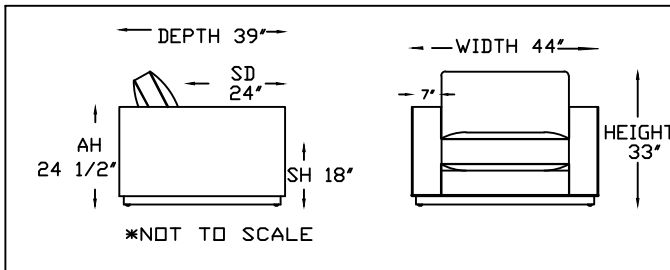

154407LG  
ONE ARM CHAISE PLUS  
(SHOWN AS LEFT)

\*NOT TO SCALE

Scale: 1/4" = 1'-0"

1544104 ARMLESS  
CURVED CORNER

This schematic is current as of August 25, 2022. Lazar reserves the right to change dimensions and/or products offered. A more recent schematic may be available for this series at [www.lazarind.com](http://www.lazarind.com)

\*NOTE: L or R is determined by facing the piece.