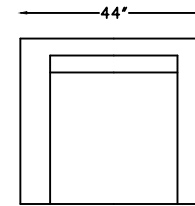

154420 SOFA

154413 LOVESEAT

154414 ARMLESS SOFA

154418L OR R  
ONE ARM SOFA W/RETURN  
(SHOWN AS LEFT)

154417L ONE ARM SOFA  
(SHOWN AS LEFT)

154410R ONE LOVESEAT  
(SHOWN AS RIGHT)

154409  
ARMLESS LOVESEAT

154407LG  
ONE ARM CHAISE PLUS  
(SHOWN AS LEFT)

\*NOT TO SCALE

Scale: 1/4" = 1'-0"

1544104 ARMLESS  
CURVED CORNER

This schematic is current as of August 25, 2022. Lazar reserves the right to change dimensions and/or products offered. A more recent schematic may be available for this series at [www.lazarind.com](http://www.lazarind.com)

\*NOTE: L or R is determined by facing the piece.