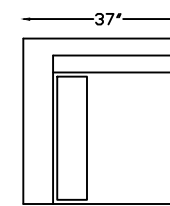

154418L OR R
ONE ARM SOFA W/RETURN
(SHOWN AS LEFT)