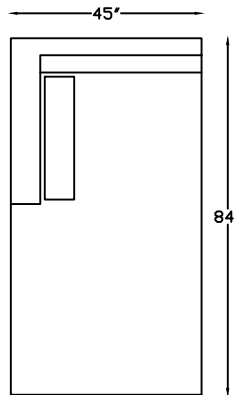

154420 SOFA

154413 LOVESEAT

154414 ARMLESS SOFA

154418L OR R  
ONE ARM SOFA W/RETURN  
(SHOWN AS LEFT)

154417L ONE ARM SOFA  
(SHOWN AS LEFT)

154410R ONE LOVESEAT  
(SHOWN AS RIGHT)

154409  
ARMLESS LOVESEAT

154404 CHAIR

154403L OR R  
ONE-ARM CHAIR  
(SHOWN AS LEFT)

154402  
ARMLESS CHAIR

154451 CONDO SOFA

154450L OR R  
ONE-ARM CONDO  
(SHOWN AS LEFT)

154401 OTTOMAN  
W/ HIDDEN CASTER

154405 CORNER

154407L OR R  
ONE ARM CHAISE  
(SHOWN AS LEFT)

154407LG  
ONE ARM CHAISE PLUS  
(SHOWN AS LEFT)

\*NOT TO SCALE

Scale: 1/4" = 1'-0"

1544104 ARMLESS  
CURVED CORNER

This schematic is current as of August 25, 2022. Lazar reserves the right to change dimensions and/or products offered. A more recent schematic may be available for this series at [www.lazarind.com](http://www.lazarind.com)

\*NOTE: L or R is determined by facing the piece.