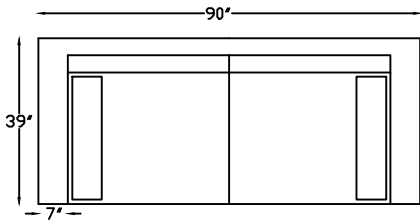

154451 CONDO SOFA