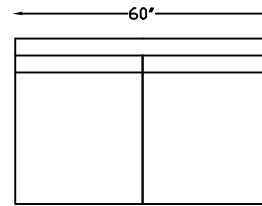

154420 SOFA

154413 LOVESEAT

154414 ARMLESS SOFA

154418L OR R  
ONE ARM SOFA W/RETURN  
(SHOWN AS LEFT)

154417L ONE ARM SOFA  
(SHOWN AS LEFT)

154410R ONE LOVESEAT  
(SHOWN AS RIGHT)

154409  
ARMLESS LOVESEAT

154407LG  
ONE ARM CHAISE PLUS  
(SHOWN AS LEFT)

\*NOT TO SCALE

Scale: 1/4" = 1'-0"

1544104 ARMLESS  
CURVED CORNER

This schematic is current as of August 25, 2022. Lazar reserves the right to change dimensions and/or products offered. A more recent schematic may be available for this series at [www.lazarind.com](http://www.lazarind.com)

\*NOTE: L or R is determined by facing the piece.