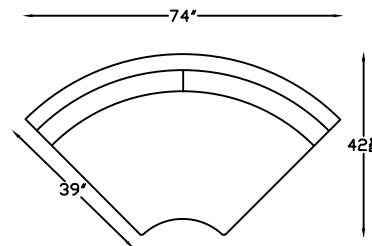

154404 CHAIR

154403L OR R  
ONE-ARM CHAIR  
(SHOWN AS LEFT)

154402  
ARMLESS CHAIR

154451 CONDO SOFA

154450L OR R  
ONE-ARM CONDO  
(SHOWN AS LEFT)

154401 OTTOMAN  
W/ HIDDEN CASTER

154405 CORNER

154407L OR R  
ONE ARM CHAISE  
(SHOWN AS LEFT)

154407LG  
ONE ARM CHAISE PLUS  
(SHOWN AS LEFT)

\*NOT TO SCALE

Scale: 1/4" = 1'-0"

1544104 ARMLESS  
CURVED CORNER

This schematic is current as of August 25, 2022. Lazar reserves the right to change dimensions and/or products offered. A more recent schematic may be available for this series at [www.lazarind.com](http://www.lazarind.com)

\*NOTE: L or R is determined by facing the piece.