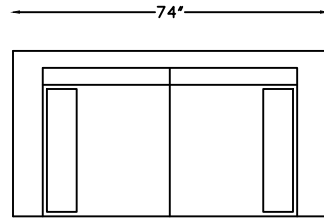

154420 SOFA

154413 LOVESEAT

154414 ARMLESS SOFA

154418L OR R  
ONE ARM SOFA W/RETURN  
(SHOWN AS LEFT)

154417L ONE ARM SOFA  
(SHOWN AS LEFT)

154410R ONE LOVESEAT  
(SHOWN AS RIGHT)

154409  
ARMLESS LOVESEAT

154407LG  
ONE ARM CHAISE PLUS  
(SHOWN AS LEFT)

\*NOT TO SCALE

Scale: 1/4" = 1'-0"

1544104 ARMLESS  
CURVED CORNER

This schematic is current as of August 25, 2022. Lazar reserves the right to change dimensions and/or products offered. A more recent schematic may be available for this series at [www.lazarind.com](http://www.lazarind.com)

\*NOTE: L or R is determined by facing the piece.