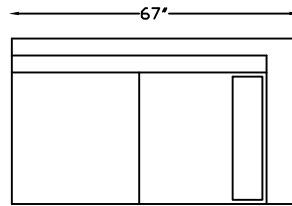

154420 SOFA

154413 LOVESEAT

154414 ARMLESS SOFA

154418L OR R  
ONE ARM SOFA W/RETURN  
(SHOWN AS LEFT)

154417L ONE ARM SOFA  
(SHOWN AS LEFT)

154410R ONE LOVESEAT  
(SHOWN AS RIGHT)

154409  
ARMLESS LOVESEAT

154407LG  
ONE ARM CHAISE PLUS  
(SHOWN AS LEFT)

\*NOT TO SCALE

Scale: 1/4" = 1'-0"

1544104 ARMLESS  
CURVED CORNER

This schematic is current as of August 25, 2022. Lazar reserves the right to change dimensions and/or products offered. A more recent schematic may be available for this series at [www.lazarind.com](http://www.lazarind.com)

\*NOTE: L or R is determined by facing the piece.