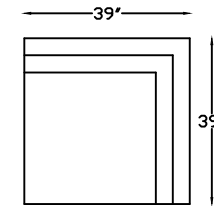

154404 CHAIR

154403L OR R  
ONE-ARM CHAIR  
(SHOWN AS LEFT)

154402  
ARMLESS CHAIR

154451 CONDO SOFA

154450L OR R  
ONE-ARM CONDO  
(SHOWN AS LEFT)

154401 OTTOMAN  
W/ HIDDEN CASTER

154405 CORNER

154407L OR R  
ONE ARM CHAISE  
(SHOWN AS LEFT)

154407LG  
ONE ARM CHAISE PLUS  
(SHOWN AS LEFT)

\*NOT TO SCALE

Scale: 1/4" = 1'-0"

1544104 ARMLESS  
CURVED CORNER

This schematic is current as of August 25, 2022. Lazar reserves the right to change dimensions and/or products offered. A more recent schematic may be available for this series at [www.lazarind.com](http://www.lazarind.com)

\*NOTE: L or R is determined by facing the piece.