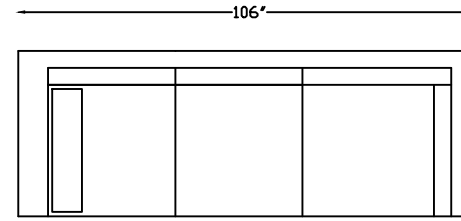

154420 SOFA

154413 LOVESEAT

154414 ARMLESS SOFA

154418L OR R  
ONE ARM SOFA W/RETURN  
(SHOWN AS LEFT)

154417L ONE ARM SOFA  
(SHOWN AS LEFT)

154410R ONE LOVESEAT  
(SHOWN AS RIGHT)

154409  
ARMLESS LOVESEAT

154407LG  
ONE ARM CHAISE PLUS  
(SHOWN AS LEFT)

\*NOT TO SCALE

Scale: 1/4" = 1'-0"

1544104 ARMLESS  
CURVED CORNER

This schematic is current as of August 25, 2022. Lazar reserves the right to change dimensions and/or products offered. A more recent schematic may be available for this series at [www.lazarind.com](http://www.lazarind.com)

\*NOTE: L or R is determined by facing the piece.