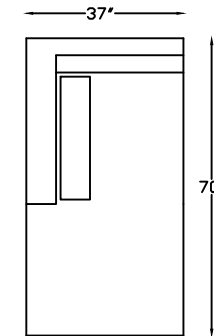

154420 SOFA

154413 LOVESEAT

154414 ARMLESS SOFA

154418L OR R  
ONE ARM SOFA W/RETURN  
(SHOWN AS LEFT)

154417L ONE ARM SOFA  
(SHOWN AS LEFT)

154410R ONE LOVESEAT  
(SHOWN AS RIGHT)

154409  
ARMLESS LOVESEAT

154404 CHAIR

154403L OR R  
ONE-ARM CHAIR  
(SHOWN AS LEFT)

154402  
ARMLESS CHAIR

154451 CONDO SOFA

154450L OR R  
ONE-ARM CONDO  
(SHOWN AS LEFT)

154401 OTTOMAN  
W/ HIDDEN CASTER

154405 CORNER

154407L OR R  
ONE ARM CHAISE  
(SHOWN AS LEFT)

154407LG  
ONE ARM CHAISE PLUS  
(SHOWN AS LEFT)

\*NOT TO SCALE

Scale: 1/4" = 1'-0"

1544104 ARMLESS  
CURVED CORNER

This schematic is current as of August 25, 2022. Lazar reserves the right to change dimensions and/or products offered. A more recent schematic may be available for this series at [www.lazarind.com](http://www.lazarind.com)

\*NOTE: L or R is determined by facing the piece.