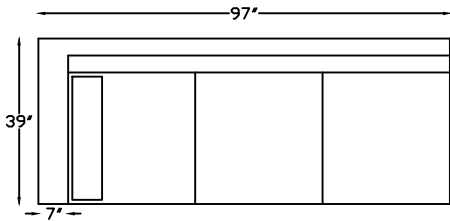

154420 SOFA

154413 LOVESEAT

154414 ARMLESS SOFA

154418L OR R  
ONE ARM SOFA W/RETURN  
(SHOWN AS LEFT)

154417L ONE ARM SOFA  
(SHOWN AS LEFT)

154410R ONE LOVESEAT  
(SHOWN AS RIGHT)

154409  
ARMLESS LOVESEAT

154407LG  
ONE ARM CHAISE PLUS  
(SHOWN AS LEFT)

\*NOT TO SCALE

Scale: 1/4" = 1'-0"

1544104 ARMLESS  
CURVED CORNER

This schematic is current as of August 25, 2022. Lazar reserves the right to change dimensions and/or products offered. A more recent schematic may be available for this series at [www.lazarind.com](http://www.lazarind.com)

\*NOTE: L or R is determined by facing the piece.