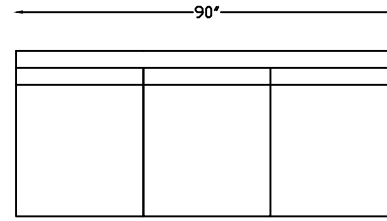

154420 SOFA

154413 LOVESEAT

154414 ARMLESS SOFA

154418L OR R  
ONE ARM SOFA W/RETURN  
(SHOWN AS LEFT)

154417L ONE ARM SOFA  
(SHOWN AS LEFT)

154410R ONE LOVESEAT  
(SHOWN AS RIGHT)

154409  
ARMLESS LOVESEAT

154407LG  
ONE ARM CHAISE PLUS  
(SHOWN AS LEFT)

\*NOT TO SCALE

Scale: 1/4" = 1'-0"

1544104 ARMLESS  
CURVED CORNER

This schematic is current as of August 25, 2022. Lazar reserves the right to change dimensions and/or products offered. A more recent schematic may be available for this series at [www.lazarind.com](http://www.lazarind.com)

\*NOTE: L or R is determined by facing the piece.