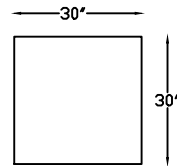

154404 CHAIR

154403L OR R  
ONE-ARM CHAIR  
(SHOWN AS LEFT)

154402  
ARMLESS CHAIR

154451 CONDO SOFA

154450L OR R  
ONE-ARM CONDO  
(SHOWN AS LEFT)

154401 OTTOMAN  
W/ HIDDEN CASTER

154405 CORNER

154407L OR R  
ONE ARM CHAISE  
(SHOWN AS LEFT)

154407LG  
ONE ARM CHAISE PLUS  
(SHOWN AS LEFT)

\*NOT TO SCALE

Scale: 1/4" = 1'-0"

1544104 ARMLESS  
CURVED CORNER

This schematic is current as of August 25, 2022. Lazar reserves the right to change dimensions and/or products offered. A more recent schematic may be available for this series at [www.lazarind.com](http://www.lazarind.com)

\*NOTE: L or R is determined by facing the piece.