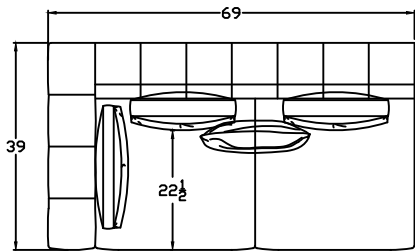

155120- TWO ARM SOFA

155117L- ONE ARM SOFA

155157R- ONE ARM DOUBLE CHAISE

155110L- ONE ARM LOVESEAT

155105 CORNER CHAIR

This schematic is current as of November 11 , 2021  
 Lazar reserves the right to change dimensions and/or products offered.  
 A more recent schematic may be available for this series at [www.lazarind.com](http://www.lazarind.com)  
 NOTE: L or R is determined by facing the piece.