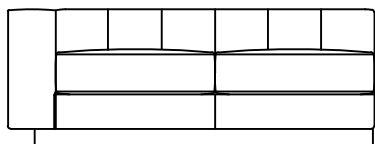

155120- TWO ARM SOFA

155117L- ONE ARM SOFA

155157R- ONE ARM DOUBLE CHAISE

155110L- ONE ARM LOVESEAT

155105 CORNER CHAIR

This schematic is current as of November 11 , 2021  
 Lazar reserves the right to change dimensions and/or products offered.  
 A more recent schematic may be available for this series at [www.lazarind.com](http://www.lazarind.com)  
 NOTE: L or R is determined by facing the piece.