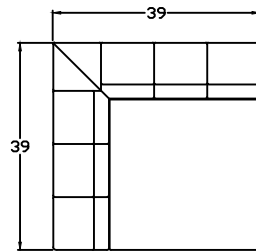

155120- TWO ARM SOFA

155117L- ONE ARM SOFA

155157R- ONE ARM DOUBLE CHAISE

155110L- ONE ARM LOVESEAT

155105 CORNER CHAIR

This schematic is current as of November 11 , 2021  
 Lazar reserves the right to change dimensions and/or products offered.  
 A more recent schematic may be available for this series at [www.lazarind.com](http://www.lazarind.com)  
 NOTE: L or R is determined by facing the piece.