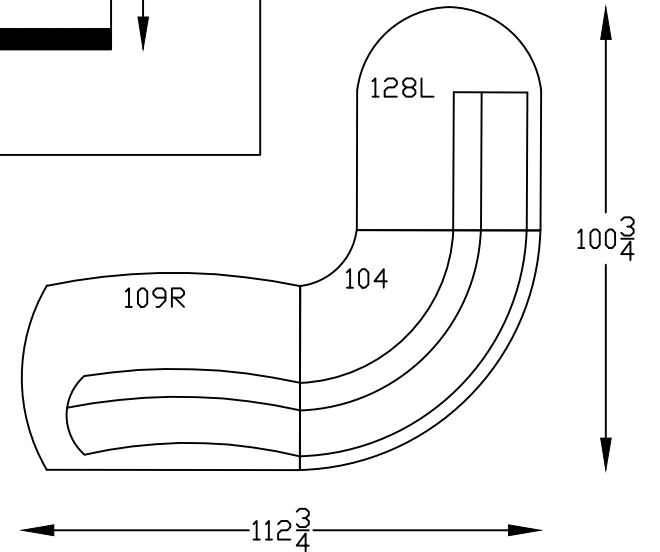

ARMLESS CHAIR W/ BUMPER LSB  
1602128L

ARMLESS WEDGE  
1602104

RIGHT SIDE ARMLESS END  
1602109R

ARMLESS LOVE W/ BUMPER LSB  
160264L

ARMLESS CHAIR  
160202

This schematic is current as of June 14, 2021  
Lazar reserves the right to change dimensions  
and/or products offered. A more recent schematic may  
be available for this series at [www.lazarind.com](http://www.lazarind.com)  
\*NOTE: L or R is determined by facing the piece.