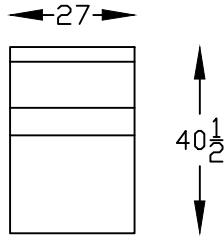

ARMLESS CHAIR W/ BUMPER LSB  
1602128L

ARMLESS WEDGE  
1602104

RIGHT SIDE ARMLESS END  
1602109R

ARMLESS LOVE W/ BUMPER LSB  
160264L

ARMLESS CHAIR  
160202

This schematic is current as of June 14, 2021  
Lazar reserves the right to change dimensions  
and/or products offered. A more recent schematic may  
be available for this series at [www.lazarind.com](http://www.lazarind.com)  
\*NOTE: L or R is determined by facing the piece.