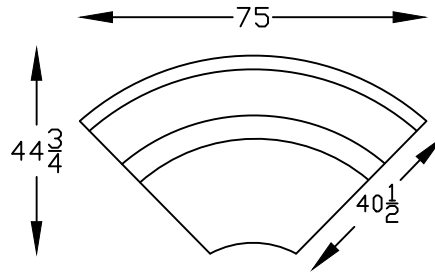

ARMLESS CHAIR W/ BUMPER LSB  
1602128L

ARMLESS WEDGE  
1602104

RIGHT SIDE ARMLESS END  
1602109R

ARMLESS LOVE W/ BUMPER LSB  
160264L

ARMLESS CHAIR  
160202

This schematic is current as of June 14, 2021  
Lazar reserves the right to change dimensions  
and/or products offered. A more recent schematic may  
be available for this series at [www.lazarind.com](http://www.lazarind.com)  
\*NOTE: L or R is determined by facing the piece.