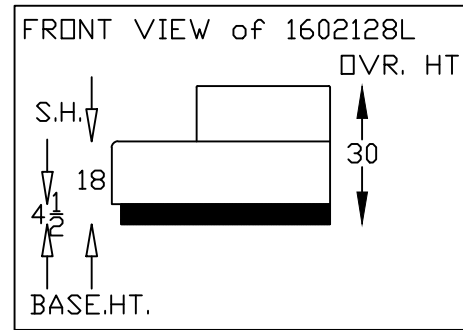

ARMLESS CHAIR W/ BUMPER LSB  
1602128L

ARMLESS WEDGE  
1602104

RIGHT SIDE ARMLESS END  
1602109R

ARMLESS LOVE W/ BUMPER LSB  
160264L

ARMLESS CHAIR  
160202

This schematic is current as of June 14, 2021  
Lazar reserves the right to change dimensions  
and/or products offered. A more recent schematic may  
be available for this series at [www.lazarind.com](http://www.lazarind.com)  
\*NOTE: L or R is determined by facing the piece.