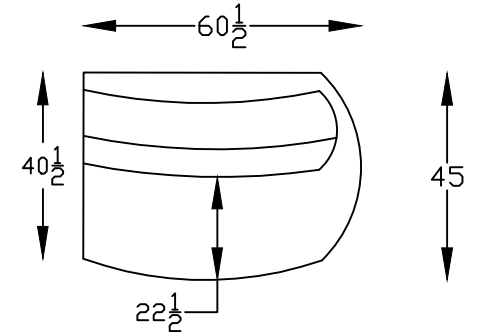

ARMLESS CHAIR W/ BUMPER LSB  
1602128L

ARMLESS WEDGE  
1602104

RIGHT SIDE ARMLESS END  
1602109R

ARMLESS LOVE W/ BUMPER LSB  
160264L

ARMLESS CHAIR  
160202

This schematic is current as of June 14, 2021  
Lazar reserves the right to change dimensions  
and/or products offered. A more recent schematic may  
be available for this series at [www.lazarind.com](http://www.lazarind.com)  
\*NOTE: L or R is determined by facing the piece.