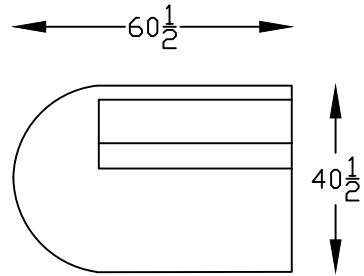

ARMLESS CHAIR W/ BUMPER LSB  
1602128L

ARMLESS WEDGE  
1602104

RIGHT SIDE ARMLESS END  
1602109R

ARMLESS LOVE W/ BUMPER LSB  
160264L

ARMLESS CHAIR  
160202

This schematic is current as of June 14, 2021  
Lazar reserves the right to change dimensions  
and/or products offered. A more recent schematic may  
be available for this series at [www.lazarind.com](http://www.lazarind.com)  
\*NOTE: L or R is determined by facing the piece.