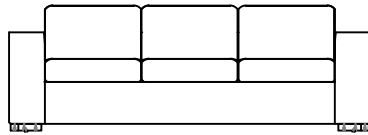

1603 KEY WEST PLATINUM COLLECTION

*PLAN VIEW

160320
TWO ARM SOFA

*FRONT VIEW

*PLAN VIEW

160317L OR R
ONE-ARM SOFA
(SHOWN AS LEFT)

*FRONT VIEW

160307L OR R
ONE-ARM CHAISE
(SHOWN AS LEFT)

*FRONT VIEW

*PLAN VIEW

160318R OR L
ONE-ARM SOFA W/RETURN
(SHOWN AS RIGHT)

*FRONT VIEW

This schematic is current as of February , 2020
Lazar reserves the right to change dimensions and/or products offered.
A more recent schematic may be available for this series at www.lazarind.com
NOTE: L or R is determined by facing the piece.