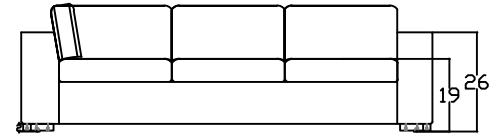

1603 KEY WEST PLATINUM COLLECTION

*PLAN VIEW

160320
TWO ARM SOFA

*FRONT VIEW

*PLAN VIEW

160317L OR R
ONE-ARM SOFA
(SHOWN AS LEFT)

*FRONT VIEW

160307L OR R
ONE-ARM CHAISE
(SHOWN AS LEFT)

*FRONT VIEW

*PLAN VIEW

160318R OR L
ONE-ARM SOFA W/RETURN
(SHOWN AS RIGHT)

*FRONT VIEW

This schematic is current as of February , 2020
Lazar reserves the right to change dimensions and/or products offered.
A more recent schematic may be available for this series at www.lazarind.com
NOTE: L or R is determined by facing the piece.