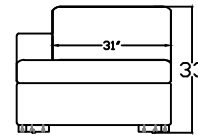

1603 KEY WEST PLATINUM COLLECTION

*PLAN VIEW

160320
TWO ARM SOFA

*FRONT VIEW

*PLAN VIEW

160317L OR R
ONE-ARM SOFA
(SHOWN AS LEFT)

*FRONT VIEW

160307L OR R
ONE-ARM CHAISE
(SHOWN AS LEFT)

*FRONT VIEW

*PLAN VIEW

160318R OR L
ONE-ARM SOFA W/RETURN
(SHOWN AS RIGHT)

*FRONT VIEW

This schematic is current as of February , 2020
Lazar reserves the right to change dimensions and/or products offered.
A more recent schematic may be available for this series at www.lazarind.com
NOTE: L or R is determined by facing the piece.