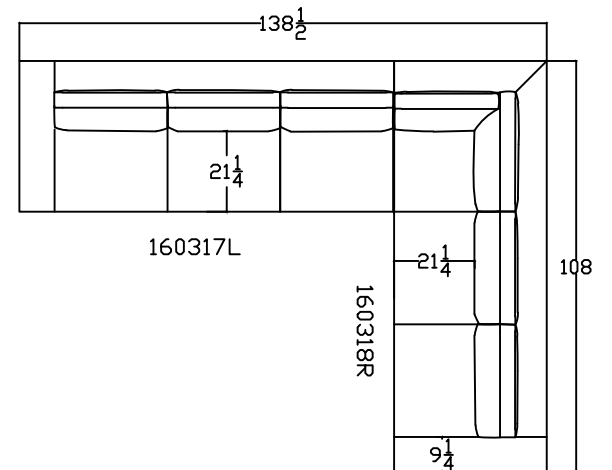

*FRONT VIEW

*PLAN VIEW

160318R OR L
ONE-ARM SOFA W/RETURN
(SHOWN AS RIGHT)

*FRONT VIEW

This schematic is current as of February , 2020
Lazar reserves the right to change dimensions and/or products offered.
A more recent schematic may be available for this series at www.lazarind.com
NOTE: L or R is determined by facing the piece.