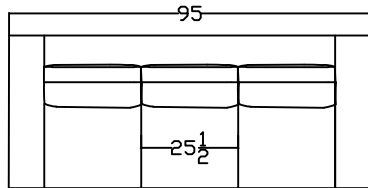

1603 KEY WEST PLATINUM COLLECTION

*PLAN VIEW

160320
TWO ARM SOFA

*FRONT VIEW

*PLAN VIEW

160317L OR R
ONE-ARM SOFA
(SHOWN AS LEFT)

*FRONT VIEW

160307L OR R
ONE-ARM CHAISE
(SHOWN AS LEFT)

*FRONT VIEW

*PLAN VIEW

160318R OR L
ONE-ARM SOFA W/RETURN
(SHOWN AS RIGHT)

*FRONT VIEW

This schematic is current as of February , 2020
Lazar reserves the right to change dimensions and/or products offered.
A more recent schematic may be available for this series at www.lazarind.com
NOTE: L or R is determined by facing the piece.