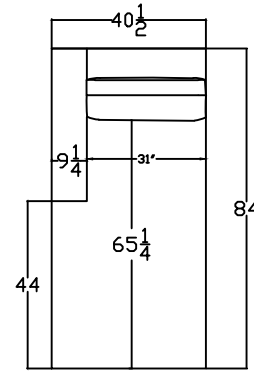

1603 KEY WEST PLATINUM COLLECTION

*PLAN VIEW

160320
TWO ARM SOFA

*FRONT VIEW

*PLAN VIEW

160317L OR R
ONE-ARM SOFA
(SHOWN AS LEFT)

*FRONT VIEW

160307L OR R
ONE-ARM CHAISE
(SHOWN AS LEFT)

*FRONT VIEW

*PLAN VIEW

160318R OR L
ONE-ARM SOFA W/RETURN
(SHOWN AS RIGHT)

*FRONT VIEW

This schematic is current as of February , 2020
Lazar reserves the right to change dimensions and/or products offered.
A more recent schematic may be available for this series at www.lazarind.com
NOTE: L or R is determined by facing the piece.