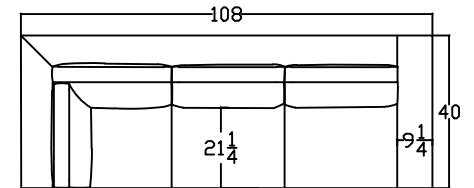

1603 KEY WEST PLATINUM COLLECTION

*PLAN VIEW

160320
TWO ARM SOFA

*FRONT VIEW

*PLAN VIEW

160317L OR R
ONE-ARM SOFA
(SHOWN AS LEFT)

*FRONT VIEW

160307L OR R
ONE-ARM CHAISE
(SHOWN AS LEFT)

*FRONT VIEW

*PLAN VIEW

160318R OR L
ONE-ARM SOFA W/RETURN
(SHOWN AS RIGHT)

*FRONT VIEW

This schematic is current as of February , 2020
Lazar reserves the right to change dimensions and/or products offered.
A more recent schematic may be available for this series at www.lazarind.com
NOTE: L or R is determined by facing the piece.