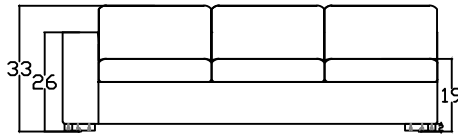

1603 KEY WEST PLATINUM COLLECTION

*PLAN VIEW

160320
TWO ARM SOFA

*FRONT VIEW

*PLAN VIEW

160317L OR R
ONE-ARM SOFA
(SHOWN AS LEFT)

*FRONT VIEW

160307L OR R
ONE-ARM CHAISE
(SHOWN AS LEFT)

*FRONT VIEW

*PLAN VIEW

160318R OR L
ONE-ARM SOFA W/RETURN
(SHOWN AS RIGHT)

*FRONT VIEW

This schematic is current as of February , 2020
Lazar reserves the right to change dimensions and/or products offered.
A more recent schematic may be available for this series at www.lazarind.com
NOTE: L or R is determined by facing the piece.