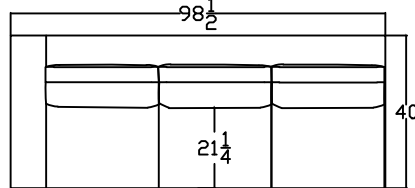

1603 KEY WEST PLATINUM COLLECTION

*PLAN VIEW

160320
TWO ARM SOFA

*FRONT VIEW

*PLAN VIEW

160317L OR R
ONE-ARM SOFA
(SHOWN AS LEFT)

*FRONT VIEW

160307L OR R
ONE-ARM CHAISE
(SHOWN AS LEFT)

*FRONT VIEW

*PLAN VIEW

160318R OR L
ONE-ARM SOFA W/RETURN
(SHOWN AS RIGHT)

*FRONT VIEW

This schematic is current as of February , 2020
Lazar reserves the right to change dimensions and/or products offered.
A more recent schematic may be available for this series at www.lazarind.com
NOTE: L or R is determined by facing the piece.