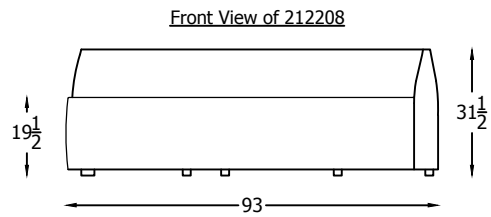

2122 Dialogue

NOT TO SCALE

Scale: 1/4" = 1'-00"

This schematic is current as 6/18/2021 . The company reserves the right to change dimensions and products offered. A more recent schematic may be available for this series. To see the most current schematic, go to <http://lazarind.com>