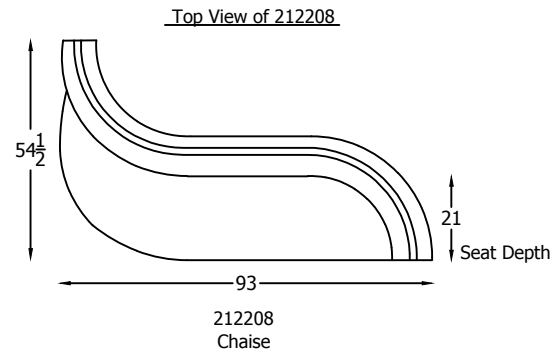

2122 Dialogue

NOT TO SCALE

Scale: 1/4" = 1'-00"

This schematic is current as 6/18/2021 . The company reserves the right to change dimensions and products offered. A more recent schematic may be available for this series. To see the most current schematic, go to <http://lazarind.com>