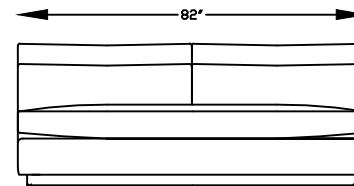

214801 OTTOMAN

214817XR ONE ARM SOFA  
(SHOWN AS RIGHT)

( \* SHOWN AS RIGHT ARM FACING )

( \* BENCH CUSHION STANDARD )

214807R ONE ARM CHAISE  
(SHOWN AS RIGHT)

This schematic is current as of July 11 , 2022 \*Scale: 1/4" = 1'-0"  
 Lazar reserves the right to change dimensions and/or products offered.  
 A more recent schematic may be available for this series at [www.lazarind.com](http://www.lazarind.com)  
 NOTE: L or R is determined by facing the piece.