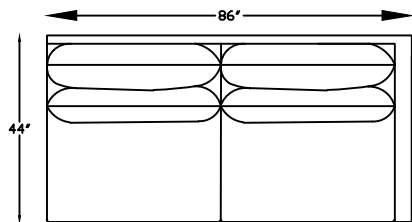

214801 OTTOMAN

214817XR ONE ARM SOFA  
(SHOWN AS RIGHT)

( \* SHOWN AS RIGHT ARM FACING )

( \* BENCH CUSHION STANDARD )

214807R ONE ARM CHAISE  
(SHOWN AS RIGHT)

This schematic is current as of July 11 , 2022 \*Scale: 1/4" = 1'-0"  
 Lazar reserves the right to change dimensions and/or products offered.  
 A more recent schematic may be available for this series at [www.lazarind.com](http://www.lazarind.com)  
 NOTE: L or R is determined by facing the piece.