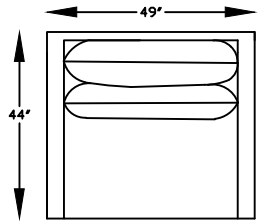

214804 CHAIR