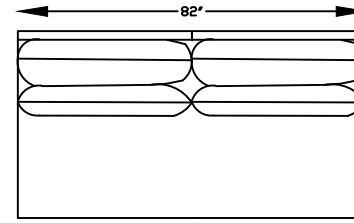

214814 ARMLESS SOFA