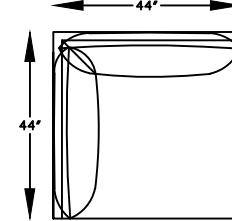

214805 CORNER CHAIR