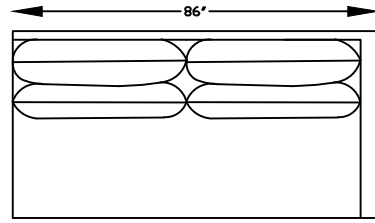

214817R ONE ARM SOFA
(SHOWN AS RIGHT)