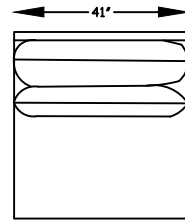

214802 ARMLESS CHAIR