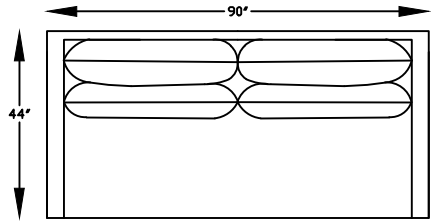

2148 FONTAINE PLUS SERIES

214820 SOFA