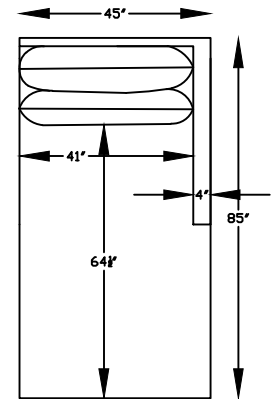

214801 OTTOMAN

214817XR ONE ARM SOFA  
(SHOWN AS RIGHT)

( \* SHOWN AS RIGHT ARM FACING )

( \* BENCH CUSHION STANDARD )

214807R ONE ARM CHAISE  
(SHOWN AS RIGHT)

This schematic is current as of July 11 , 2022 \*Scale: 1/4" = 1'-0"  
 Lazar reserves the right to change dimensions and/or products offered.  
 A more recent schematic may be available for this series at [www.lazarind.com](http://www.lazarind.com)  
 NOTE: L or R is determined by facing the piece.