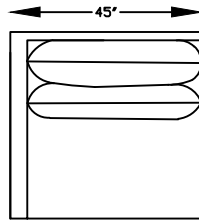

214803L ONE ARM CHAIR
(SHOWN AS LEFT)