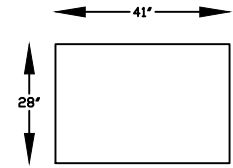

214801 OTTOMAN

214817XR ONE ARM SOFA  
(SHOWN AS RIGHT)

( \* SHOWN AS RIGHT ARM FACING )

( \* BENCH CUSHION STANDARD )

214807R ONE ARM CHAISE  
(SHOWN AS RIGHT)

This schematic is current as of July 11 , 2022 \*Scale: 1/4" = 1'-0"  
 Lazar reserves the right to change dimensions and/or products offered.  
 A more recent schematic may be available for this series at [www.lazarind.com](http://www.lazarind.com)  
 NOTE: L or R is determined by facing the piece.