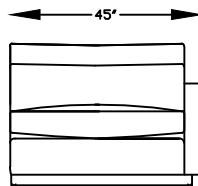

214801 OTTOMAN

214817XR ONE ARM SOFA  
(SHOWN AS RIGHT)

( \* SHOWN AS RIGHT ARM FACING )

( \* BENCH CUSHION STANDARD )

214807R ONE ARM CHAISE  
(SHOWN AS RIGHT)

This schematic is current as of July 11 , 2022 \*Scale: 1/4" = 1'-0"  
 Lazar reserves the right to change dimensions and/or products offered.  
 A more recent schematic may be available for this series at [www.lazarind.com](http://www.lazarind.com)  
 NOTE: L or R is determined by facing the piece.