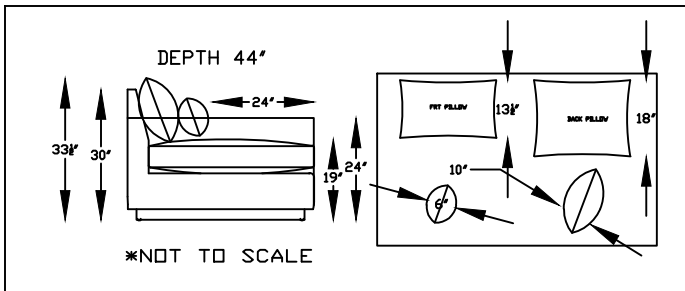

214801 OTTOMAN

214817XR ONE ARM SOFA  
(SHOWN AS RIGHT)

( \* SHOWN AS RIGHT ARM FACING )

( \* BENCH CUSHION STANDARD )

214807R ONE ARM CHAISE  
(SHOWN AS RIGHT)

This schematic is current as of July 11 , 2022 \*Scale: 1/4" = 1'-0"  
 Lazar reserves the right to change dimensions and/or products offered.  
 A more recent schematic may be available for this series at [www.lazarind.com](http://www.lazarind.com)  
 NOTE: L or R is determined by facing the piece.