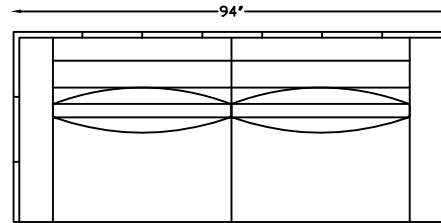

280805 CORNER CHAIR

280820 SOFA

280802 ARMLESS CHAIR

280807L ONE ARM CHAISE
* SHOWN AS LEFT

280815L CORNER SOFA
* SHOWN AS LEFT

280817L ONE ARM SOFA
* SHOWN AS LEFT

280804 TWO ARM CHAIR

280818R ONE ARM SOFA W/RETURN
* SHOWN AS RIGHT

280803L ONE ARM CHAIR
* SHOWN AS LEFT

280801 OTTOMAN

280810L 1-ARM LOVESEAT
* SHOWN AS LEFT

This schematic is current as of November 11, 2021
Lazar reserves the right to change dimensions and/or products offered.
A more recent schematic may be available for this series at www.lazarind.com
NOTE: L or R is determined by facing the piece.