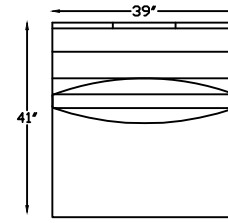

280805 CORNER CHAIR

280820 SOFA

280802 ARMLESS CHAIR

280807L ONE ARM CHAISE
* SHOWN AS LEFT

280815L CORNER SOFA
* SHOWN AS LEFT

280817L ONE ARM SOFA
* SHOWN AS LEFT

280804 TWO ARM CHAIR

280818R ONE ARM SOFA W/RETURN
* SHOWN AS RIGHT

280803L ONE ARM CHAIR
* SHOWN AS LEFT

280801 OTTOMAN

280810L 1-ARM LOVESEAT
* SHOWN AS LEFT

This schematic is current as of November 11, 2021
Lazar reserves the right to change dimensions and/or products offered.
A more recent schematic may be available for this series at www.lazarind.com
NOTE: L or R is determined by facing the piece.