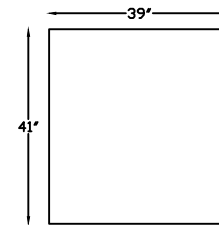

280805 CORNER CHAIR

280820 SOFA

280802 ARMLESS CHAIR

280807L ONE ARM CHAISE
* SHOWN AS LEFT

280815L CORNER SOFA
* SHOWN AS LEFT

280817L ONE ARM SOFA
* SHOWN AS LEFT

280804 TWO ARM CHAIR

280818R ONE ARM SOFA W/RETURN
* SHOWN AS RIGHT

280803L ONE ARM CHAIR
* SHOWN AS LEFT

280801 OTTOMAN

280810L 1-ARM LOVESEAT
* SHOWN AS LEFT

This schematic is current as of November 11, 2021
Lazar reserves the right to change dimensions and/or products offered.
A more recent schematic may be available for this series at www.lazarind.com
NOTE: L or R is determined by facing the piece.