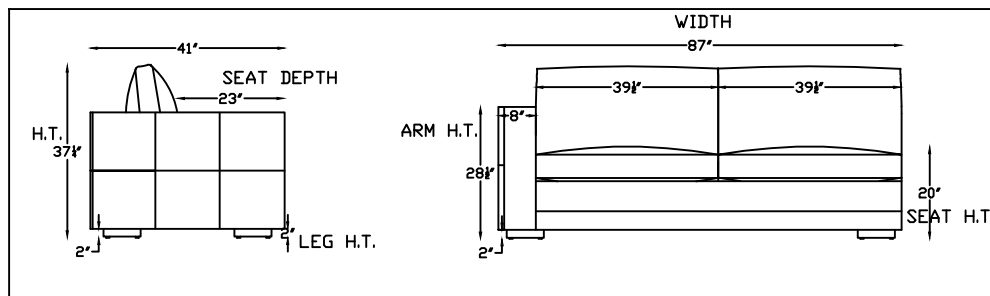

280805 CORNER CHAIR

280820 SOFA

280802 ARMLESS CHAIR

280807L ONE ARM CHAISE
* SHOWN AS LEFT

280815L CORNER SOFA
* SHOWN AS LEFT

280817L ONE ARM SOFA
* SHOWN AS LEFT

280804 TWO ARM CHAIR

280818R ONE ARM SOFA W/RETURN
* SHOWN AS RIGHT

280803L ONE ARM CHAIR
* SHOWN AS LEFT

280801 OTTOMAN

280810L 1-ARM LOVESEAT
* SHOWN AS LEFT

This schematic is current as of November 11, 2021
Lazar reserves the right to change dimensions and/or products offered.
A more recent schematic may be available for this series at www.lazarind.com
NOTE: L or R is determined by facing the piece.