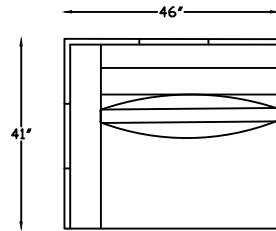

280805 CORNER CHAIR

280820 SOFA

280802 ARMLESS CHAIR

280807L ONE ARM CHAISE
* SHOWN AS LEFT

280815L CORNER SOFA
* SHOWN AS LEFT

280817L ONE ARM SOFA
* SHOWN AS LEFT

280804 TWO ARM CHAIR

280818R ONE ARM SOFA W/RETURN
* SHOWN AS RIGHT

280803L ONE ARM CHAIR
* SHOWN AS LEFT

280801 OTTOMAN

280810L 1-ARM LOVESEAT
* SHOWN AS LEFT

This schematic is current as of November 11, 2021
Lazar reserves the right to change dimensions and/or products offered.
A more recent schematic may be available for this series at www.lazarind.com
NOTE: L or R is determined by facing the piece.