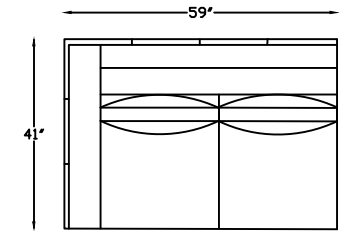

280805 CORNER CHAIR

280820 SOFA

280802 ARMLESS CHAIR

280807L ONE ARM CHAISE
* SHOWN AS LEFT

280815L CORNER SOFA
* SHOWN AS LEFT

280817L ONE ARM SOFA
* SHOWN AS LEFT

280804 TWO ARM CHAIR

280818R ONE ARM SOFA W/RETURN
* SHOWN AS RIGHT

280803L ONE ARM CHAIR
* SHOWN AS LEFT

280801 OTTOMAN

280810L 1-ARM LOVESEAT
* SHOWN AS LEFT

This schematic is current as of November 11, 2021
Lazar reserves the right to change dimensions and/or products offered.
A more recent schematic may be available for this series at www.lazarind.com
NOTE: L or R is determined by facing the piece.