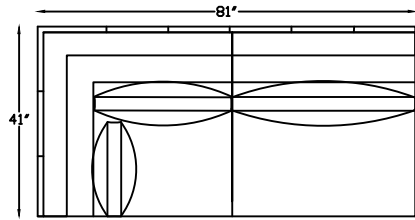

280805 CORNER CHAIR

280820 SOFA

280802 ARMLESS CHAIR

280807L ONE ARM CHAISE
* SHOWN AS LEFT

280815L CORNER SOFA
* SHOWN AS LEFT

280817L ONE ARM SOFA
* SHOWN AS LEFT

280804 TWO ARM CHAIR

280818R ONE ARM SOFA W/RETURN
* SHOWN AS RIGHT

280803L ONE ARM CHAIR
* SHOWN AS LEFT

280801 OTTOMAN

280810L 1-ARM LOVESEAT
* SHOWN AS LEFT

This schematic is current as of November 11, 2021
Lazar reserves the right to change dimensions and/or products offered.
A more recent schematic may be available for this series at www.lazarind.com
NOTE: L or R is determined by facing the piece.