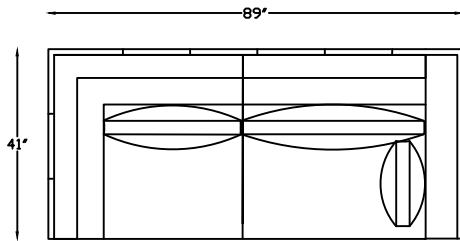

280805 CORNER CHAIR

280820 SOFA

280802 ARMLESS CHAIR

280807L ONE ARM CHAISE
* SHOWN AS LEFT

280815L CORNER SOFA
* SHOWN AS LEFT

280817L ONE ARM SOFA
* SHOWN AS LEFT

280804 TWO ARM CHAIR

280818R ONE ARM SOFA W/RETURN
* SHOWN AS RIGHT

280803L ONE ARM CHAIR
* SHOWN AS LEFT

280801 OTTOMAN

280810L 1-ARM LOVESEAT
* SHOWN AS LEFT

This schematic is current as of November 11, 2021
Lazar reserves the right to change dimensions and/or products offered.
A more recent schematic may be available for this series at www.lazarind.com
NOTE: L or R is determined by facing the piece.