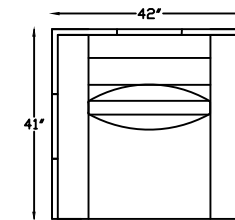

280805 CORNER CHAIR

280820 SOFA

280802 ARMLESS CHAIR

280807L ONE ARM CHAISE
* SHOWN AS LEFT

280815L CORNER SOFA
* SHOWN AS LEFT

280817L ONE ARM SOFA
* SHOWN AS LEFT

280804 TWO ARM CHAIR

280818R ONE ARM SOFA W/RETURN
* SHOWN AS RIGHT

280803L ONE ARM CHAIR
* SHOWN AS LEFT

280801 OTTOMAN

280810L 1-ARM LOVESEAT
* SHOWN AS LEFT

This schematic is current as of November 11, 2021
Lazar reserves the right to change dimensions and/or products offered.
A more recent schematic may be available for this series at www.lazarind.com
NOTE: L or R is determined by facing the piece.