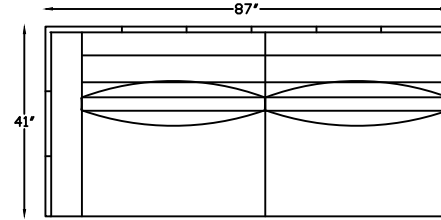

280805 CORNER CHAIR

280820 SOFA

280802 ARMLESS CHAIR

280807L ONE ARM CHAISE
* SHOWN AS LEFT

280815L CORNER SOFA
* SHOWN AS LEFT

280817L ONE ARM SOFA
* SHOWN AS LEFT

280804 TWO ARM CHAIR

280818R ONE ARM SOFA W/RETURN
* SHOWN AS RIGHT

280803L ONE ARM CHAIR
* SHOWN AS LEFT

280801 OTTOMAN

280810L 1-ARM LOVESEAT
* SHOWN AS LEFT

This schematic is current as of November 11, 2021
Lazar reserves the right to change dimensions and/or products offered.
A more recent schematic may be available for this series at www.lazarind.com
NOTE: L or R is determined by facing the piece.