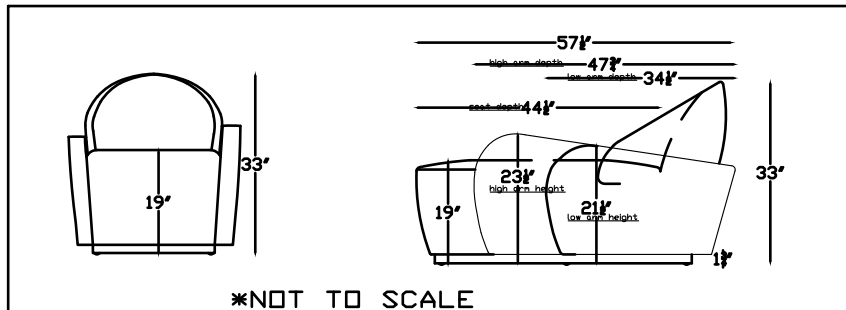

2818 GROVE SERIES

2818SW

Swivel Chair

available bases
chrome base
wood base
upholstered base

281807R

RIGHT ARM CHAISE

available bases
upholstered base
or legs

This schematic is current as of Dec 12, 2022

Lazar reserves the right to change dimensions and/or products offered.

A more recent schematic may be available for this series at www.lazarind.com

NOTE: L or R is determined by facing the piece.