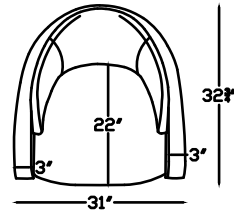

2818 GROVE SERIES

2818SW

Swivel Chair

available bases
chrome base
wood base
upholstered base

281807R

RIGHT ARM CHAISE

available bases
upholstered base
or legs

This schematic is current as of Dec 12, 2022

Lazar reserves the right to change dimensions and/or products offered.

A more recent schematic may be available for this series at www.lazarind.com

NOTE: L or R is determined by facing the piece.