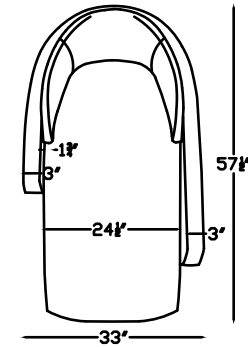

2818 GROVE SERIES

2818SW

Swivel Chair

available bases
chrome base
wood base
upholstered base

281807R

RIGHT ARM CHAISE

available bases
upholstered base
or legs

This schematic is current as of Dec 12, 2022

Lazar reserves the right to change dimensions and/or products offered.

A more recent schematic may be available for this series at www.lazarind.com

NOTE: L or R is determined by facing the piece.