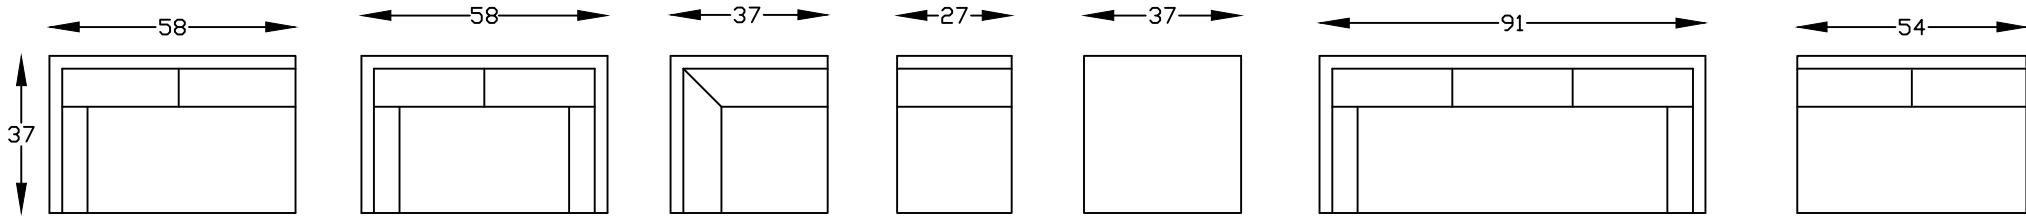

360050L OR 360050R  
ONE ARM CONDO SOFA  
\*SHOWN AS A LEFT

360018L OR 360018R  
ONE ARM SOFA W/RETURN  
\*SHOWN AS A RIGHT

360014  
ARMLESS SOFA

360053L OR 360053R  
BUMPER SOFA W/RETURN  
\*SHOWN AS A LEFT

360064L OR 360064R  
ARMLESS LOVESEAT W/BUMPER  
\*SHOWN AS A LEFT

3600128L OR 3600128R  
ARMLESS CHAIR W/BUMPER  
\*SHOWN AS A LEFT

360010L OR 360010R  
ONE ARM LOVESEAT  
\*SHOWN AS A LEFT

360013  
LOVESEAT

3600128  
360002  
360005  
3600128

360001

This schematic is current as APRIL 06, 2022.  
Lazar reserves the right to change dimensions  
and/or products offered.  
A more recent schematic may be available for this  
series at [www.lazarind.com](http://www.lazarind.com)  
Note left or right is determined by facing the piece.