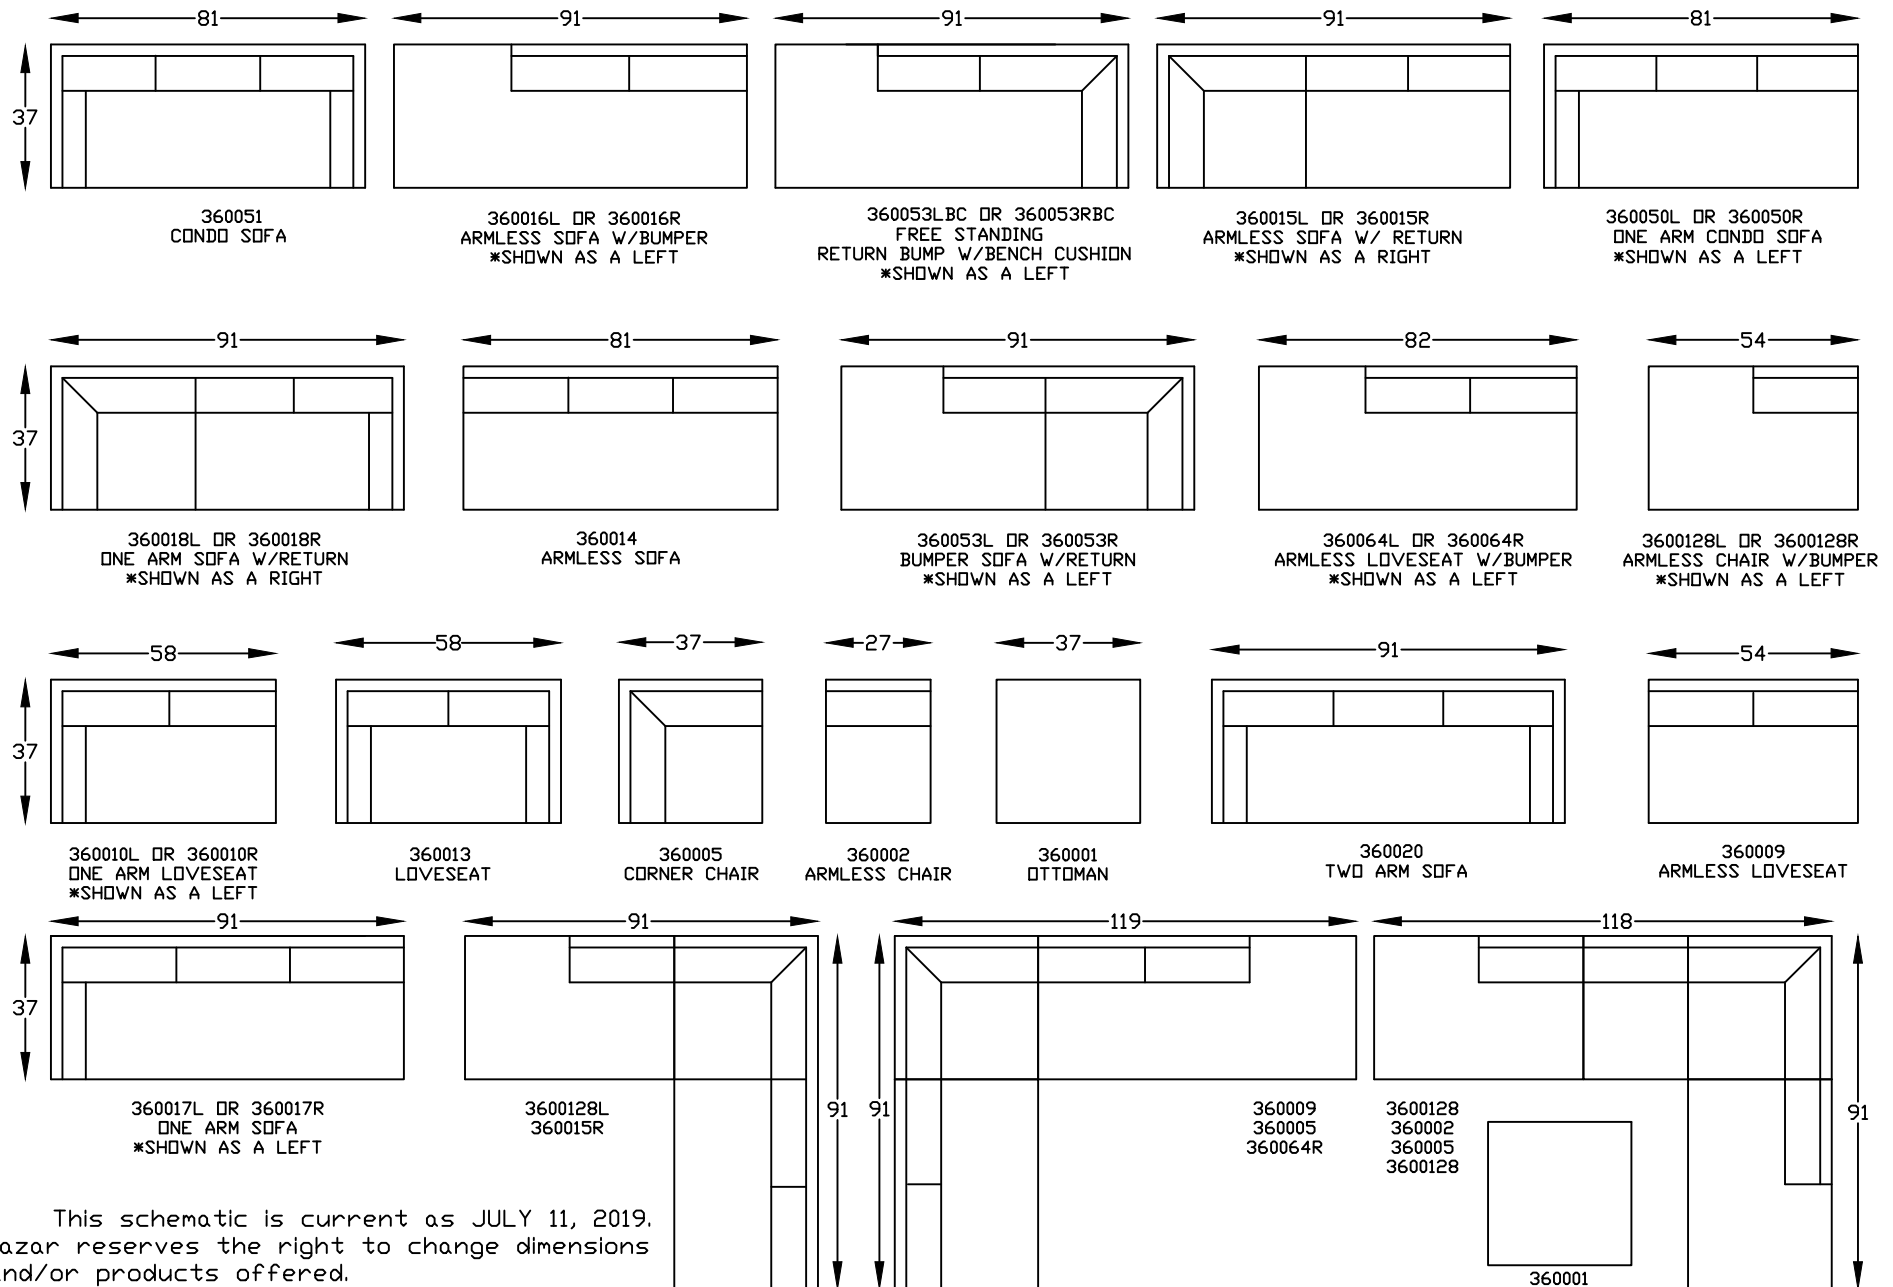

LEAH 3600 SERIES

This schematic is current as JULY 11, 2019.
 Lazar reserves the right to change dimensions and/or products offered.
 A more recent schematic may be available for this series at www.lazarind.com
 Note left or right is determined by facing the piece.