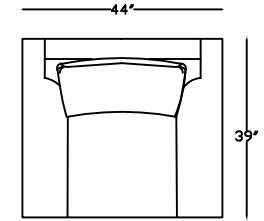

507220  
SOFA

507213  
LOVESEAT

507204  
CHAIR

507217L & R  
LAF SOFA  
(SHOWN AS LEFT)

507210L & R  
LOVESEAT  
(SHOWN AS LEFT)

507205  
CORNER CHAIR

507270  
STUDIO SOFA

This schematic is current as of May 16, 2023  
 Lazar reserves the right to change dimensions and/or products offered.  
 A more recent schematic may be available for this series at [www.lazarind.com](http://www.lazarind.com)  
 NOTE: L or R is determined by facing the piece.