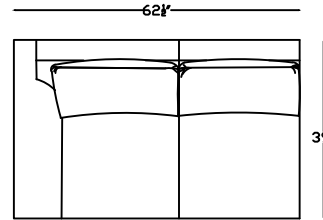

507220  
SOFA

507213  
LOVESEAT

507204  
CHAIR

507217L & R  
LAF SOFA  
(SHOWN AS LEFT)

507210L & R  
LOVESEAT  
(SHOWN AS LEFT)

507205  
CORNER CHAIR

507270  
STUDIO SOFA

This schematic is current as of May 16, 2023  
 Lazar reserves the right to change dimensions and/or products offered.  
 A more recent schematic may be available for this series at [www.lazarind.com](http://www.lazarind.com)  
 NOTE: L or R is determined by facing the piece.