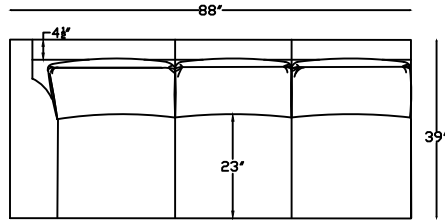

507220  
SOFA

507213  
LOVESEAT

507204  
CHAIR

507217L & R  
LAF SOFA  
(SHOWN AS LEFT)

507210L & R  
LOVESEAT  
(SHOWN AS LEFT)

507205  
CORNER CHAIR

507270  
STUDIO SOFA

This schematic is current as of May 16, 2023  
 Lazar reserves the right to change dimensions and/or products offered.  
 A more recent schematic may be available for this series at [www.lazarind.com](http://www.lazarind.com)  
 NOTE: L or R is determined by facing the piece.