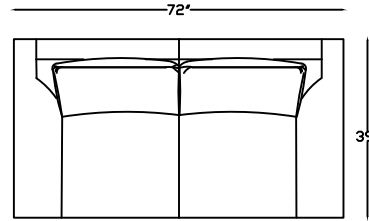

507220  
SOFA

507213  
LOVESEAT

507204  
CHAIR

507217L & R  
LAF SOFA  
(SHOWN AS LEFT)

507210L & R  
LOVESEAT  
(SHOWN AS LEFT)

507205  
CORNER CHAIR

507270  
STUDIO SOFA

This schematic is current as of May 16, 2023  
 Lazar reserves the right to change dimensions and/or products offered.  
 A more recent schematic may be available for this series at [www.lazarind.com](http://www.lazarind.com)  
 NOTE: L or R is determined by facing the piece.