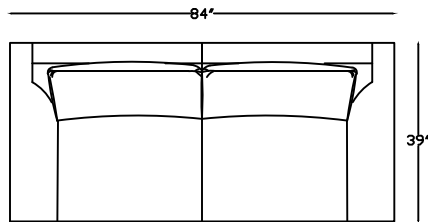

507220  
SOFA

507213  
LOVESEAT

507204  
CHAIR

507217L & R  
LAF SOFA  
(SHOWN AS LEFT)

507210L & R  
LOVESEAT  
(SHOWN AS LEFT)

507205  
CORNER CHAIR

507270  
STUDIO SOFA

This schematic is current as of May 16, 2023  
 Lazar reserves the right to change dimensions and/or products offered.  
 A more recent schematic may be available for this series at [www.lazarind.com](http://www.lazarind.com)  
 NOTE: L or R is determined by facing the piece.