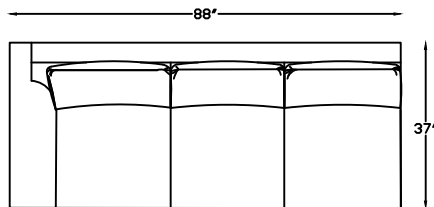

BOHEMIAN 5072

570220
SOFA

570213
LOVESEAT

570204
CHAIR

570217L
LAF SOFA

570213L
LOVESEAT

570205
CORNER CHAIR

This schematic is current as of January, 2020. Lazar reserves the right to change dimensions and/or products offered. A more recent schematic may be available for this series at www.lazarind.com. NOTE: L or R is determined by facing the piece.