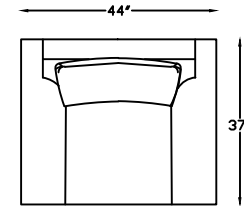

BOHEMIAN 5072

570220
SOFA

570213
LOVESEAT

570204
CHAIR

570217L
LAF SOFA

570213L
LOVESEAT

570205
CORNER CHAIR

This schematic is current as of January, 2020. Lazar reserves the right to change dimensions and/or products offered. A more recent schematic may be available for this series at www.lazarind.com. NOTE: L or R is determined by facing the piece.