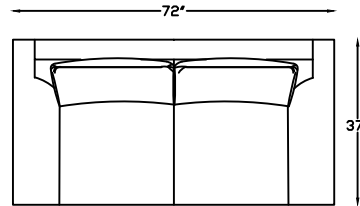

BOHEMIAN 5072

570220
SOFA

570213
LOVESEAT

570204
CHAIR

570217L
LAF SOFA

570213L
LOVESEAT

570205
CORNER CHAIR

This schematic is current as of January, 2020. Lazar reserves the right to change dimensions and/or products offered. A more recent schematic may be available for this series at www.lazarind.com. NOTE: L or R is determined by facing the piece.