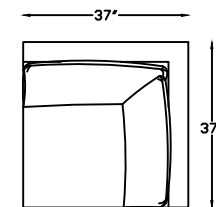

BOHEMIAN 5072

570220
SOFA

570213
LOVESEAT

570204
CHAIR

570217L
LAF SOFA

570213L
LOVESEAT

570205
CORNER CHAIR

This schematic is current as of January, 2020. Lazar reserves the right to change dimensions and/or products offered. A more recent schematic may be available for this series at www.lazarind.com. NOTE: L or R is determined by facing the piece.