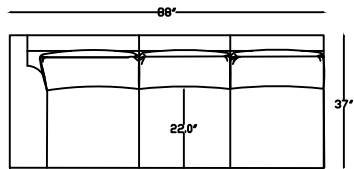

507220
SOFA

507213
LOVESEAT

507204
CHAIR

507217L & R
LAF SOFA
(SHOWN AS LEFT)

507210L & R
LOVESEAT
(SHOWN AS LEFT)

507205
CORNER CHAIR

This schematic is current as of June 29, 2020
 Lazar reserves the right to change dimensions and/or products offered.
 A more recent schematic may be available for this series at www.lazarind.com
 NOTE: L or R is determined by facing the piece.