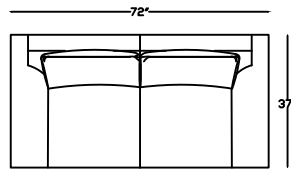

507220
SOFA

507213
LOVESEAT

507204
CHAIR

507217L & R
LAF SOFA
(SHOWN AS LEFT)

507210L & R
LOVESEAT
(SHOWN AS LEFT)

507205
CORNER CHAIR

This schematic is current as of June 29, 2020
 Lazar reserves the right to change dimensions and/or products offered.
 A more recent schematic may be available for this series at www.lazarind.com
 NOTE: L or R is determined by facing the piece.