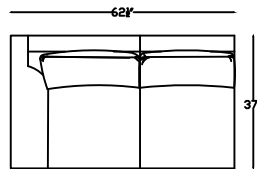

507220
SOFA

507213
LOVESEAT

507204
CHAIR

507217L & R
LAF SOFA
(SHOWN AS LEFT)

507210L & R
LOVESEAT
(SHOWN AS LEFT)

507205
CORNER CHAIR

This schematic is current as of June 29, 2020
 Lazar reserves the right to change dimensions and/or products offered.
 A more recent schematic may be available for this series at www.lazarind.com
 NOTE: L or R is determined by facing the piece.