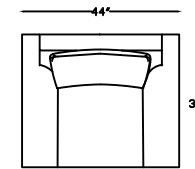

507220
SOFA

507213
LOVESEAT

507204
CHAIR

507217L & R
LAF SOFA
(SHOWN AS LEFT)

507210L & R
LOVESEAT
(SHOWN AS LEFT)

507205
CORNER CHAIR

This schematic is current as of June 29, 2020
 Lazar reserves the right to change dimensions and/or products offered.
 A more recent schematic may be available for this series at www.lazarind.com
 NOTE: L or R is determined by facing the piece.