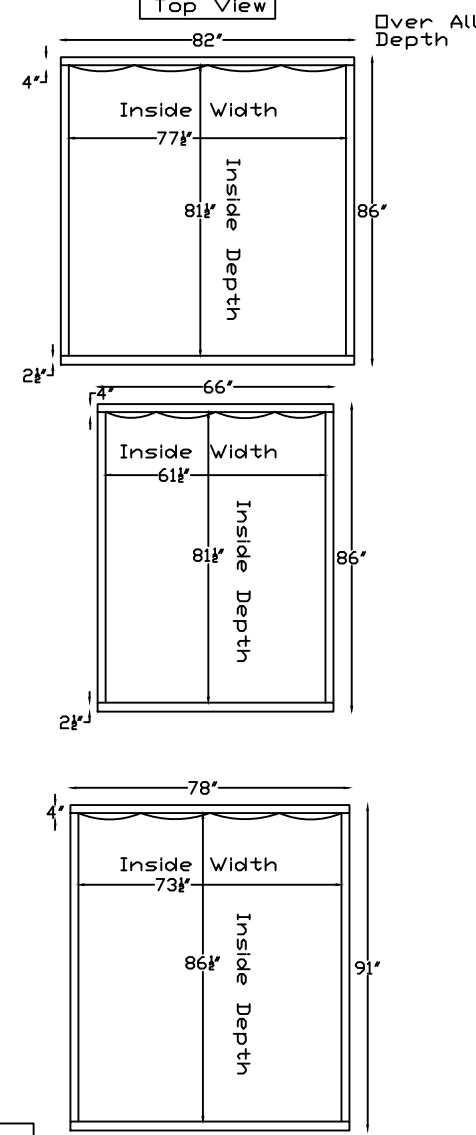

Kennedy 5762

Front View

Top View

Side View

Scale: 1/4" = 1"

This schematic is current as of January, 2020
Lazar reserves the right to change dimensions and/or products offered.
A more recent schematic may be available for this series at www.lazarind.com
NOTE: L or R is determined by facing the piece.