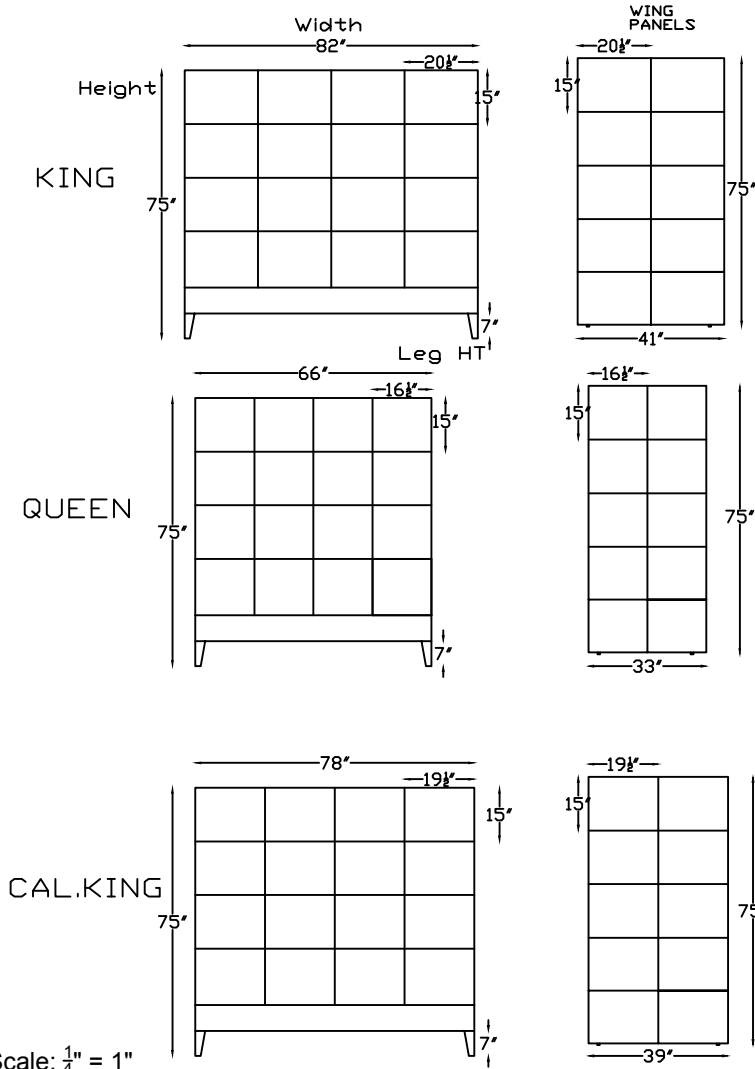

Kennedy 5762

Front View

Top View

Side View

Scale: 1/4" = 1"

This schematic is current as of January, 2020
Lazar reserves the right to change dimensions and/or products offered.
A more recent schematic may be available for this series at www.lazarind.com
NOTE: L or R is determined by facing the piece.