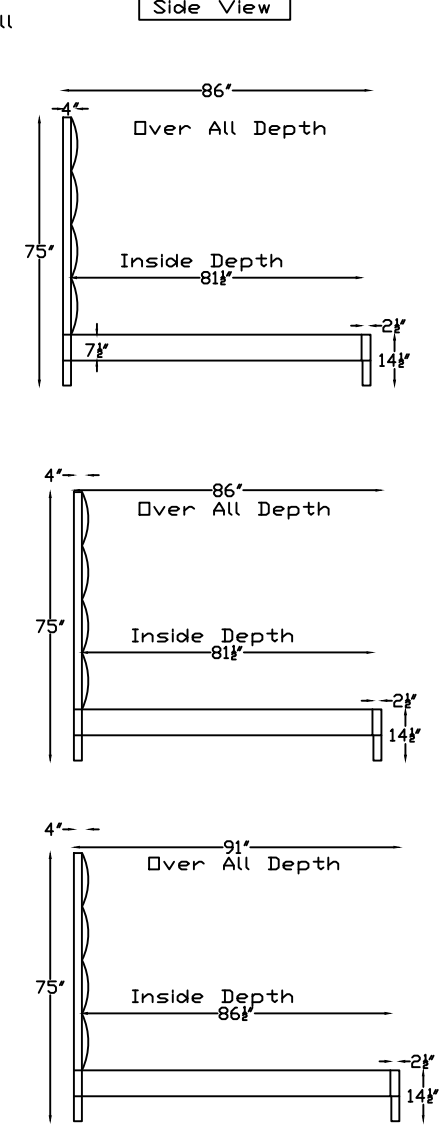

Kennedy 5762

Front View

Top View

Side View

Scale: 1/4" = 1"

This schematic is current as of January, 2020
Lazar reserves the right to change dimensions and/or products offered.
A more recent schematic may be available for this series at www.lazarind.com
NOTE: L or R is determined by facing the piece.