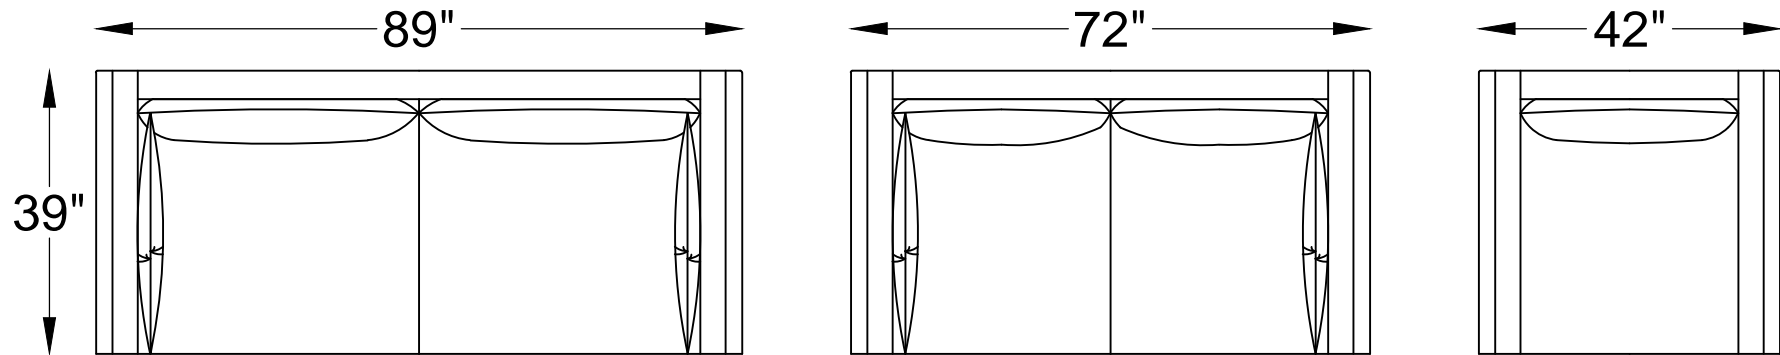

CELEBRITY PLUS SERIES

603020 SOFA

603013 LOVE SEAT

603004 CHAIR

FRONT VIEW

SIDE VIEW

*** NOT TO SCALE**

Scale: $\frac{3}{8}" = 1'-00"$