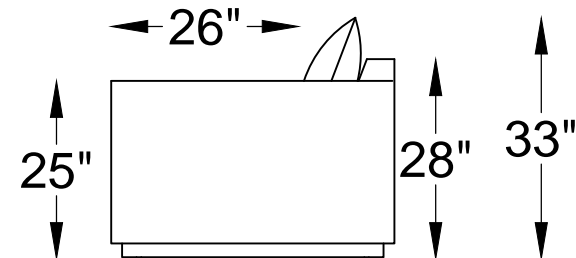

CELEBRITY PLUS SERIES

603020 SOFA

603013 LOVE SEAT

603004 CHAIR

FRONT VIEW

SIDE VIEW

*** NOT TO SCALE**

Scale: $\frac{3}{8}" = 1'-00"$