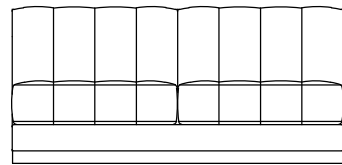

703302 ARMLESS CHAIR

703303R RIGHT ARM CHAIR

703317L LEFT ARM SOFA

703317R RIGHT ARM SOFA

703303L LEFT ARM CHAIR

703314 ARMLESS SOFA

703305 CORNER CHAIR

703320 TWO ARM SOFA

*NOTE: L or R is determined by facing the piece.

Scale: 1/4" = 1'-0"