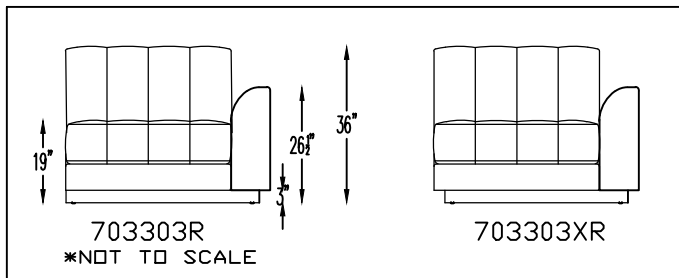

703302 ARMLESS CHAIR

703303R RIGHT ARM CHAIR

703317L LEFT ARM SOFA

703317R RIGHT ARM SOFA

703303L LEFT ARM CHAIR

703314 ARMLESS SOFA

703305 CORNER CHAIR

703320 TWO ARM SOFA

*NOTE: L or R is determined by facing the piece.

Scale: 1/4" = 1'-0"