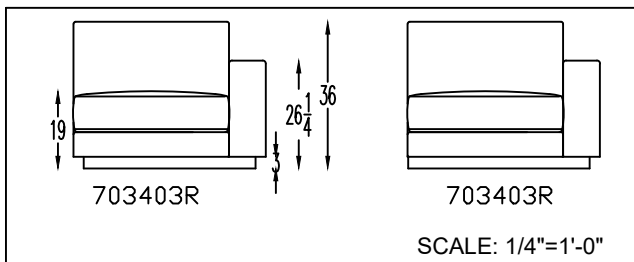

703420
TWO ARM SOFA

703417L
LEFT ARM SOFA

703414
ARMLESS SOFA

703403L
LEFT ARM CHAIR

703413
TWO ARM LOVESEAT

703410L
LEFT ARM LOVESEAT

703405
CORNER CHAIR

703407L
LEFT ARM CHAISE

703404
TWO ARM CHAIR

703402
ARMLESS CHAIR

7034104
ARMLESS CURVED CORNER

703403R

703403R

SCALE: 1/4"=1'-0"

This schematic is current as of 22 July, 2024
Lazar reserves the right to change dimensions and/or products offered.
A more recent schematic may be available for this series at www.lazarind.com
NOTE: L or R is determined by facing the piece.