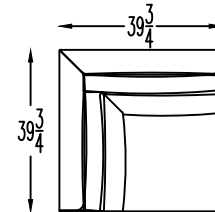

703405
CORNER CHAIR