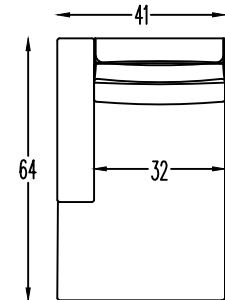

703407L
LEFT ARM CHAISE