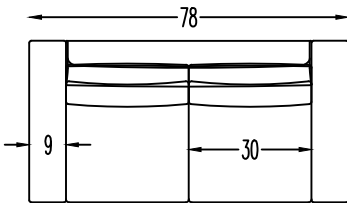

703420
TWO ARM SOFA

703417L
LEFT ARM SOFA

703414
ARMLESS SOFA

703403L
LEFT ARM CHAIR

703413
TWO ARM LOVESEAT

703410L
LEFT ARM LOVESEAT

703405
CORNER CHAIR

703407L
LEFT ARM CHAISE

703404
TWO ARM CHAIR

703402
ARMLESS CHAIR

7034104
ARMLESS CURVED CORNER

703403R

703403R

SCALE: 1/4"=1'-0"

This schematic is current as of 22 July, 2024
Lazar reserves the right to change dimensions and/or products offered.
A more recent schematic may be available for this series at www.lazarind.com
NOTE: L or R is determined by facing the piece.