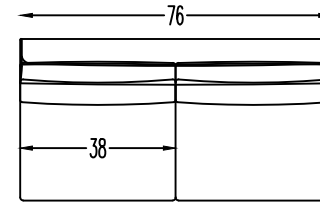

703414
ARMLESS SOFA