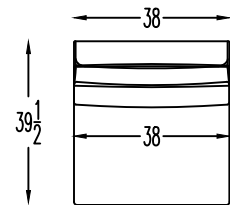

703404
TWO ARM CHAIR

703402
ARMLESS CHAIR

7034104
ARMLESS CURVED CORNER

703403R

703403R

SCALE: 1/4"=1'-0"

This schematic is current as of 22 July, 2024
Lazar reserves the right to change dimensions and/or products offered.
A more recent schematic may be available for this series at www.lazarind.com
NOTE: L or R is determined by facing the piece.