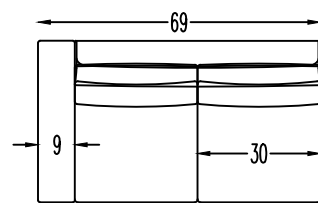

703410L
LEFT ARM LOVESEAT