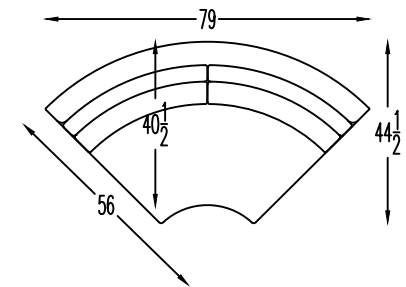

703404
TWO ARM CHAIR

703402
ARMLESS CHAIR

7034104
ARMLESS CURVED CORNER

703403R

703403R

SCALE: 1/4"=1'-0"

This schematic is current as of 22 July, 2024
Lazar reserves the right to change dimensions and/or products offered.
A more recent schematic may be available for this series at www.lazarind.com
NOTE: L or R is determined by facing the piece.