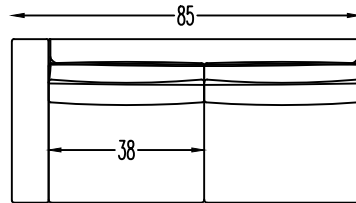

703420
TWO ARM SOFA

703417L
LEFT ARM SOFA

703414
ARMLESS SOFA

703403L
LEFT ARM CHAIR

703413
TWO ARM LOVESEAT

703410L
LEFT ARM LOVESEAT

703405
CORNER CHAIR

703407L
LEFT ARM CHAISE

703404
TWO ARM CHAIR

703402
ARMLESS CHAIR

7034104
ARMLESS CURVED CORNER

703403R

703403R

SCALE: 1/4"=1'-0"

This schematic is current as of 22 July, 2024
Lazar reserves the right to change dimensions and/or products offered.
A more recent schematic may be available for this series at www.lazarind.com
NOTE: L or R is determined by facing the piece.