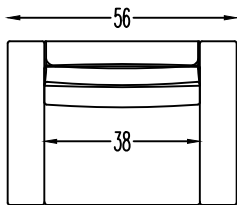

703404
TWO ARM CHAIR

703402
ARMLESS CHAIR

7034104
ARMLESS CURVED CORNER

703403R

703403R

SCALE: 1/4"=1'-0"

This schematic is current as of 22 July, 2024
Lazar reserves the right to change dimensions and/or products offered.
A more recent schematic may be available for this series at www.lazarind.com
NOTE: L or R is determined by facing the piece.