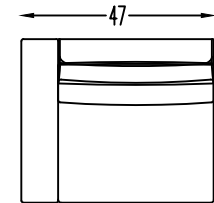

703420
TWO ARM SOFA

703417L
LEFT ARM SOFA

703414
ARMLESS SOFA

703403L
LEFT ARM CHAIR

703413
TWO ARM LOVESEAT

703410L
LEFT ARM LOVESEAT

703405
CORNER CHAIR

703407L
LEFT ARM CHAISE

703404
TWO ARM CHAIR

703402
ARMLESS CHAIR

7034104
ARMLESS CURVED CORNER

703403R

703403R

SCALE: 1/4"=1'-0"

This schematic is current as of 22 July, 2024
Lazar reserves the right to change dimensions and/or products offered.
A more recent schematic may be available for this series at www.lazarind.com
NOTE: L or R is determined by facing the piece.