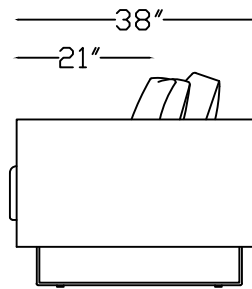

CLARICE SERIES

A007-80TA SOFA

A007-70TA CONDO SOFA

A007-20TA CHAIR

FRONT VIEW
*NOT TO SCALE

WOOD LEG OPTION

METAL LEG OPTION

SIDE VIEW

NOTE:
*TOSS PILLOWS ARE 18" x 18"
AND FEATHER FLOAT STANDARD.

WOOD LEG OPTIONS = "W"
METAL LEG OPTION = "C"

Scale: 1/4" = 1'-00"

This schematic is current as of June 05, 2023
Lazar reserves the right to change dimensions and/or products offered.
A more recent schematic may be available for this series at www.lazarind.com
NOTE: L or R is determined by facing the piece.