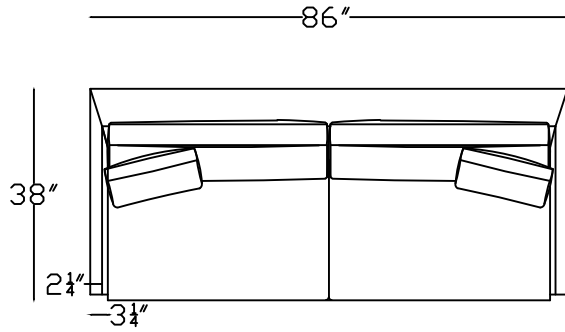

CLARICE SERIES

A007-80TA SOFA

A007-70TA CONDO SOFA

A007-20TA CHAIR

FRONT VIEW
*NOT TO SCALE

WOOD LEG OPTION

METAL LEG OPTION

SIDE VIEW

NOTE:
*TOSS PILLOWS ARE 18" x 18"
AND FEATHER FLOAT STANDARD.

WOOD LEG OPTIONS = "W"
METAL LEG OPTION = "C"

Scale: 1/4" = 1'-00"

This schematic is current as of June 05, 2023
Lazar reserves the right to change dimensions and/or products offered.
A more recent schematic may be available for this series at www.lazarind.com
NOTE: L or R is determined by facing the piece.