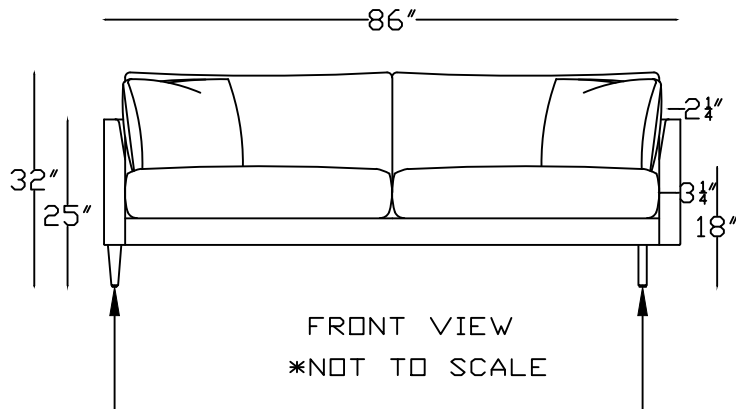

CLARICE SERIES

A007-80TA SOFA

A007-70TA CONDO SOFA

A007-20TA CHAIR

FRONT VIEW
*NOT TO SCALE

WOOD LEG OPTION

METAL LEG OPTION

SIDE VIEW

NOTE:
*TOSS PILLOWS ARE 18" x 18"
AND FEATHER FLOAT STANDARD.

WOOD LEG OPTIONS = "W"
METAL LEG OPTION = "C"

Scale: 1/4" = 1'-00"

This schematic is current as of June 05, 2023
Lazar reserves the right to change dimensions and/or products offered.
A more recent schematic may be available for this series at www.lazarind.com
NOTE: L or R is determined by facing the piece.