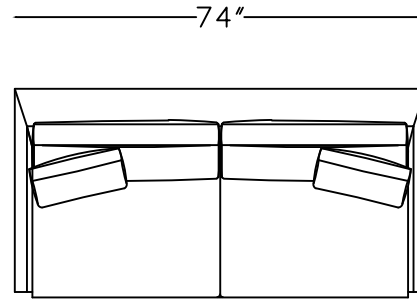

CLARICE SERIES

A007-80TA SOFA

A007-70TA CONDO SOFA

A007-20TA CHAIR

FRONT VIEW
*NOT TO SCALE

WOOD LEG OPTION

METAL LEG OPTION

SIDE VIEW

NOTE:
*TOSS PILLOWS ARE 18" x 18"
AND FEATHER FLOAT STANDARD.

WOOD LEG OPTIONS = "W"
METAL LEG OPTION = "C"

Scale: 1/4" = 1'-00"

This schematic is current as of June 05, 2023
Lazar reserves the right to change dimensions and/or products offered.
A more recent schematic may be available for this series at www.lazarind.com
NOTE: L or R is determined by facing the piece.