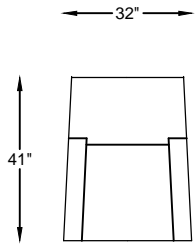

1177 AQUILA SERIES

117704C
STRAIGHT CHAIR

117720C
STRAIGHT SOFA

117742LC OR RC
ONE ARM SOFA
(RAF AS SHOWN)

117743C
CURVED SOFA

117739CL OR R
CURVED ARMLESS SOFA W/ BUMPER
(RF AS SHOWN)

117710CL OR R
ONE ARM CURVED LOVESEAT
(LAF AS SHOWN)

1177109CL OR R
CURVED END W/ ARMLESS SIDE
(LEFT ARMLESS AS SHOWN)

1177110CL OR R
CURVED END W/ ONE ARM
(LAF AS SHOWN)

117701C
OTTOMAN

117741C
CURVED ARMLESS SOFA

***NOT TO SCALE**
(117704 CHAIR SHOWN)

Scale: 1/4" = 1'-00"

*NOTE: L or R IS DETERMINED BY FACING AT THE PIECE