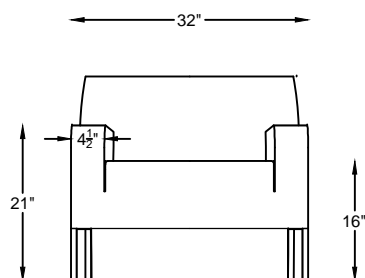

1177109CL OR R
CURVED END W/ ARMLESS SIDE
(LEFT ARMLESS AS SHOWN)

1177110CL OR R
CURVED END W/ ONE ARM
(LAF AS SHOWN)

117701C
OTTOMAN

117741C
CURVED ARMLESS SOFA

***NOT TO SCALE**
(117704 CHAIR SHOWN)

Scale: 1/4" = 1'-00"

*NOTE: L or R IS DETERMINED BY FACING AT THE PIECE