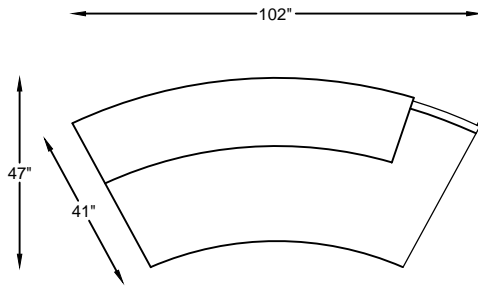

1177 AQUILA SERIES

117704C
STRAIGHT CHAIR

117720C
STRAIGHT SOFA

117742LC OR RC
ONE ARM SOFA
(RAF AS SHOWN)

117743C
CURVED SOFA

117739CL OR R
CURVED ARMLESS SOFA W/ BUMPER
(RF AS SHOWN)

117710CL OR R
ONE ARM CURVED LOVESEAT
(LAF AS SHOWN)

1177109CL OR R
CURVED END W/ ARMLESS SIDE
(LEFT ARMLESS AS SHOWN)

1177110CL OR R
CURVED END W/ ONE ARM
(LAF AS SHOWN)

117701C
OTTOMAN

117741C
CURVED ARMLESS SOFA

***NOT TO SCALE**
(117704 CHAIR SHOWN)

Scale: 1/4" = 1'-00"

*NOTE: L or R IS DETERMINED BY FACING AT THE PIECE