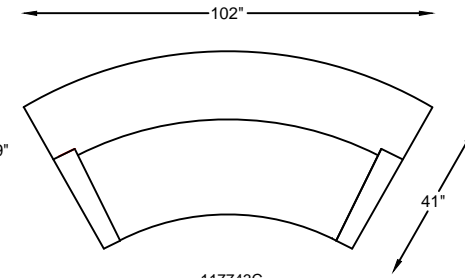

1177 AQUILA SERIES

117704C
STRAIGHT CHAIR

117720C
STRAIGHT SOFA

117742LC OR RC
ONE ARM SOFA
(RAF AS SHOWN)

117743C
CURVED SOFA

117739CL OR R
CURVED ARMLESS SOFA W/ BUMPER
(RF AS SHOWN)

117710CL OR R
ONE ARM CURVED LOVESEAT
(LAF AS SHOWN)

1177109CL OR R
CURVED END W/ ARMLESS SIDE
(LEFT ARMLESS AS SHOWN)

1177110CL OR R
CURVED END W/ ONE ARM
(LAF AS SHOWN)

117701C
OTTOMAN

117741C
CURVED ARMLESS SOFA

***NOT TO SCALE**
(117704 CHAIR SHOWN)

Scale: 1/4" = 1'-00"

*NOTE: L or R IS DETERMINED BY FACING AT THE PIECE