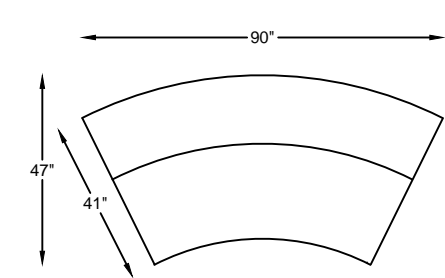

1177 AQUILA SERIES

117704C
STRAIGHT CHAIR

117720C
STRAIGHT SOFA

117742LC OR RC
ONE ARM SOFA
(RAF AS SHOWN)

117743C
CURVED SOFA

117739CL OR R
CURVED ARMLESS SOFA W/ BUMPER
(RF AS SHOWN)

117710CL OR R
ONE ARM CURVED LOVESEAT
(LAF AS SHOWN)

1177109CL OR R
CURVED END W/ ARMLESS SIDE
(LEFT ARMLESS AS SHOWN)

1177110CL OR R
CURVED END W/ ONE ARM
(LAF AS SHOWN)

117701C
OTTOMAN

117741C
CURVED ARMLESS SOFA

***NOT TO SCALE**
(117704 CHAIR SHOWN)

Scale: 1/4" = 1'-00"

*NOTE: L or R IS DETERMINED BY FACING AT THE PIECE