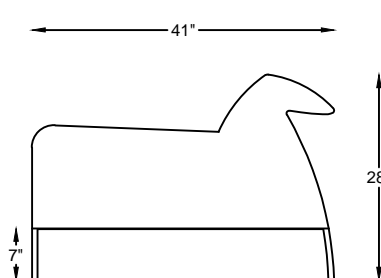

1177 AQUILA SERIES

117704C
STRAIGHT CHAIR

117720C
STRAIGHT SOFA

117742LC OR RC
ONE ARM SOFA
(RAF AS SHOWN)

117743C
CURVED SOFA

117739CL OR R
CURVED ARMLESS SOFA W/ BUMPER
(RF AS SHOWN)

117710CL OR R
ONE ARM CURVED LOVESEAT
(LAF AS SHOWN)

1177109CL OR R
CURVED END W/ ARMLESS SIDE
(LEFT ARMLESS AS SHOWN)

1177110CL OR R
CURVED END W/ ONE ARM
(LAF AS SHOWN)

117701C
OTTOMAN

117741C
CURVED ARMLESS SOFA

***NOT TO SCALE**
(117704 CHAIR SHOWN)

Scale: 1/4" = 1'-00"

*NOTE: L or R IS DETERMINED BY FACING AT THE PIECE