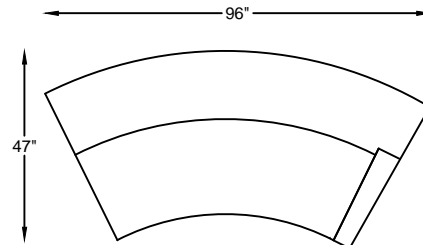

1177 AQUILA SERIES

117704C
STRAIGHT CHAIR

117720C
STRAIGHT SOFA

117742LC OR RC
ONE ARM SOFA
(RAF AS SHOWN)

117743C
CURVED SOFA

117739CL OR R
CURVED ARMLESS SOFA W/ BUMPER
(RF AS SHOWN)

117710CL OR R
ONE ARM CURVED LOVESEAT
(LAF AS SHOWN)

1177109CL OR R
CURVED END W/ ARMLESS SIDE
(LEFT ARMLESS AS SHOWN)

1177110CL OR R
CURVED END W/ ONE ARM
(LAF AS SHOWN)

117701C
OTTOMAN

117741C
CURVED ARMLESS SOFA

***NOT TO SCALE**
(117704 CHAIR SHOWN)

Scale: 1/4" = 1'-00"

*NOTE: L or R IS DETERMINED BY FACING AT THE PIECE