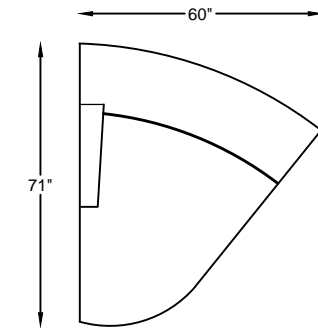

1177 AQUILA SERIES

117704C
STRAIGHT CHAIR

117720C
STRAIGHT SOFA

117742LC OR RC
ONE ARM SOFA
(RAF AS SHOWN)

117743C
CURVED SOFA

117739CL OR R
CURVED ARMLESS SOFA W/ BUMPER
(RF AS SHOWN)

117710CL OR R
ONE ARM CURVED LOVESEAT
(LAF AS SHOWN)

1177109CL OR R
CURVED END W/ ARMLESS SIDE
(LEFT ARMLESS AS SHOWN)

1177110CL OR R
CURVED END W/ ONE ARM
(LAF AS SHOWN)

117701C
OTTOMAN

117741C
CURVED ARMLESS SOFA

***NOT TO SCALE**
(117704 CHAIR SHOWN)

Scale: 1/4" = 1'-00"

*NOTE: L or R IS DETERMINED BY FACING AT THE PIECE