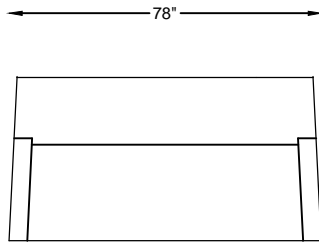

1177 AQUILA SERIES

117704C
STRAIGHT CHAIR

117720C
STRAIGHT SOFA

117742LC OR RC
ONE ARM SOFA
(RAF AS SHOWN)

117743C
CURVED SOFA

117739CL OR R
CURVED ARMLESS SOFA W/ BUMPER
(RF AS SHOWN)

117710CL OR R
ONE ARM CURVED LOVESEAT
(LAF AS SHOWN)

1177109CL OR R
CURVED END W/ ARMLESS SIDE
(LEFT ARMLESS AS SHOWN)

1177110CL OR R
CURVED END W/ ONE ARM
(LAF AS SHOWN)

117701C
OTTOMAN

117741C
CURVED ARMLESS SOFA

***NOT TO SCALE**
(117704 CHAIR SHOWN)

Scale: 1/4" = 1'-00"

*NOTE: L or R IS DETERMINED BY FACING AT THE PIECE