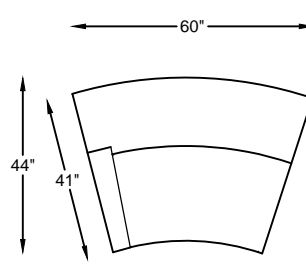

1177 AQUILA SERIES

117704C
STRAIGHT CHAIR

117720C
STRAIGHT SOFA

117742LC OR RC
ONE ARM SOFA
(RAF AS SHOWN)

117743C
CURVED SOFA

117739CL OR R
CURVED ARMLESS SOFA W/ BUMPER
(RF AS SHOWN)

117710CL OR R
ONE ARM CURVED LOVESEAT
(LAF AS SHOWN)

1177109CL OR R
CURVED END W/ ARMLESS SIDE
(LEFT ARMLESS AS SHOWN)

1177110CL OR R
CURVED END W/ ONE ARM
(LAF AS SHOWN)

117701C
OTTOMAN

117741C
CURVED ARMLESS SOFA

***NOT TO SCALE**
(117704 CHAIR SHOWN)

Scale: 1/4" = 1'-00"

*NOTE: L or R IS DETERMINED BY FACING AT THE PIECE