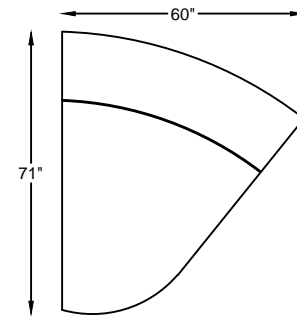

1177 AQUILA SERIES

117704C
STRAIGHT CHAIR

117720C
STRAIGHT SOFA

117742LC OR RC
ONE ARM SOFA
(RAF AS SHOWN)

117743C
CURVED SOFA

117739CL OR R
CURVED ARMLESS SOFA W/ BUMPER
(RF AS SHOWN)

117710CL OR R
ONE ARM CURVED LOVESEAT
(LAF AS SHOWN)

1177109CL OR R
CURVED END W/ ARMLESS SIDE
(LEFT ARMLESS AS SHOWN)

1177110CL OR R
CURVED END W/ ONE ARM
(LAF AS SHOWN)

117701C
OTTOMAN

117741C
CURVED ARMLESS SOFA

***NOT TO SCALE**
(117704 CHAIR SHOWN)

Scale: 1/4" = 1'-00"

*NOTE: L or R IS DETERMINED BY FACING AT THE PIECE