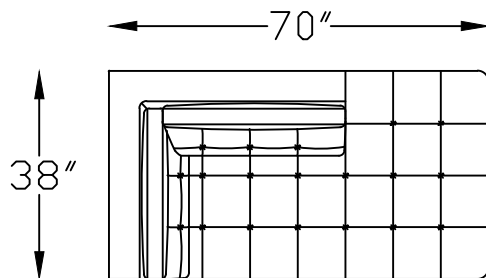

1335 AVA SERIES

133584C SOFA

133565C LOVESEAT

133546C CHAIR

133507LC & RC ONE ARM CHAISE
(RIGHT SHOWN)

133570C STUDIO SOFA

*NOTE: ALL PIECES HAVE A WOOD LEG OPTION
REFEREED AS "/>" INSTEAD OF "C" ON PRICE LIST

Scale: $\frac{1}{4}'' = 1'-00''$

This schematic is current as 9/13 . The company reserves the right to change dimensions and products offered. A more recent schematic may be available for this series. To see the most current schematic, go to <http://lazarind.com>