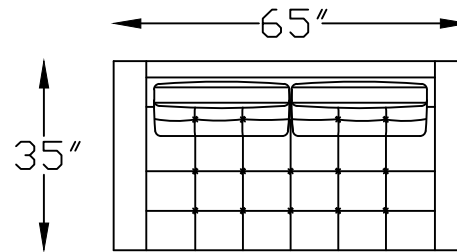

1335 AVA SERIES

133584C SOFA

133565C LOVESEAT

133546C CHAIR

133507LC & RC ONE ARM CHAISE
(RIGHT SHOWN)

133570C STUDIO SOFA

*NOTE: ALL PIECES HAVE A WOOD LEG OPTION
REFEREED AS "/>" INSTEAD OF "C" ON PRICE LIST

Scale: $\frac{1}{4}'' = 1'-00''$

This schematic is current as 9/13 . The company reserves the right to change dimensions and products offered. A more recent schematic may be available for this series. To see the most current schematic, go to <http://lazarind.com>