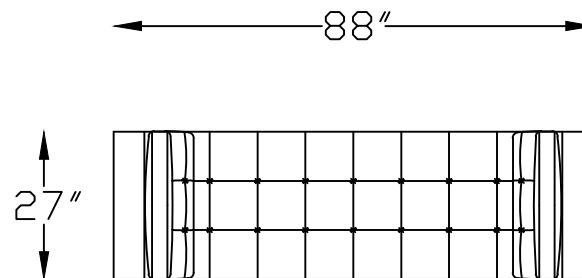

1335 AVA SERIES

133584C SOFA

133565C LOVESEAT

133546C CHAIR

133507LC & RC ONE ARM CHAISE
(RIGHT SHOWN)

133570C STUDIO SOFA

*NOTE: ALL PIECES HAVE A WOOD LEG OPTION
REFEREED AS "/>" INSTEAD OF "C" ON PRICE LIST

Scale: $\frac{1}{4}'' = 1'-00''$

This schematic is current as 9/13 . The company reserves the right to change dimensions and products offered. A more recent schematic may be available for this series. To see the most current schematic, go to <http://lazarind.com>