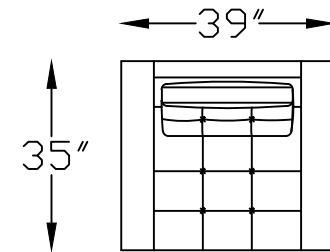

1335 AVA SERIES

133584C SOFA

133565C LOVESEAT

133546C CHAIR

133507LC & RC ONE ARM CHAISE
(RIGHT SHOWN)

133570C STUDIO SOFA

*NOTE: ALL PIECES HAVE A WOOD LEG OPTION
REFEREED AS "/>" INSTEAD OF "C" ON PRICE LIST

Scale: $\frac{1}{4}'' = 1'-00''$

This schematic is current as 9/13 . The company reserves the right to change dimensions and products offered. A more recent schematic may be available for this series. To see the most current schematic, go to <http://lazarind.com>