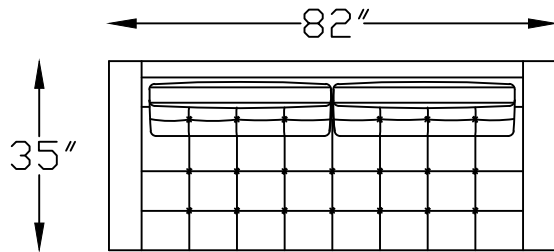

1335 AVA SERIES

133584C SOFA

133565C LOVESEAT

133546C CHAIR

133507LC & RC ONE ARM CHAISE
(RIGHT SHOWN)

133570C STUDIO SOFA

*NOTE: ALL PIECES HAVE A WOOD LEG OPTION
REFEREED AS "/>" INSTEAD OF "C" ON PRICE LIST

Scale: $\frac{1}{4}'' = 1'-00''$

This schematic is current as 9/13 . The company reserves the right to change dimensions and products offered. A more recent schematic may be available for this series. To see the most current schematic, go to <http://lazarind.com>