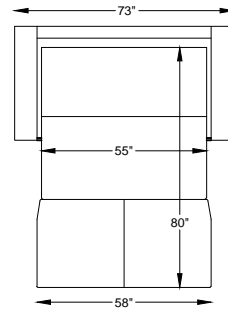

9704 ENDICOTT

970495 SOFA KING LARGE SLEEPER

970446 SOFA QUEEN SLEEPER

9704060 LOVESEAT FULL SLEEPER

970458 CHAIR-1/2 TWIN SLEEPER

970459 CHAIR COT SLEEPER

9704101 OTTO FULL SLEEPER

9704107L or R ONE ARM LARGE SOFA KING SLEEPER
*SHOWN AS LEFT ARM

970445L or R ONE ARM SOFA QUEEN SLEEPER
*SHOWN AS LEFT ARM

970466L or R ONE ARM LOVESEAT FULL SLEEPER
*SHOWN AS LEFT ARM

9704111L or R ONE ARM CHAIR 1-1/2 TWIN SLEEPER
*SHOWN AS LEFT ARM

970415L or R ONE ARM CHAIR COT SLEEPER
*SHOWN AS LEFT ARM

9704100 OTTO COT SLEEPER

"/" = FINISH LEG OPTION
"C" = CHROME LEG OPTION

Scale: 3/16" = 1'-0"

This schematic is current as 02/017 . The company reserves the right to change dimensions and products offered. A more recent schematic may be available for this series. To see the most current schematic, go to <http://lazarind.com>