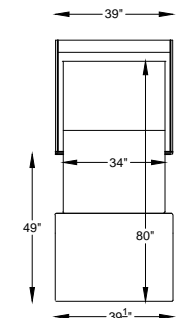

970445L or R ONE ARM SOFA QUEEN SLEEPER
*SHOWN AS LEFT ARM

970466L or R ONE ARM LOVESEAT FULL SLEEPER
*SHOWN AS LEFT ARM

9704111L or R ONE ARM CHAIR 1-1/2 TWIN SLEEPER
*SHOWN AS LEFT ARM

970415L or R ONE ARM CHAIR COT SLEEPER
*SHOWN AS LEFT ARM

970492 OTTO TWIN SLEEPER

9704108 ARMLESS LARGE SOFA KING SLEEPER

970444 ARMLESS SOFA QUEEN SLEEPER

970467 ARMLESS LOVESEAT FULL SLEEPER

9704112 ARMLESS CHAIR 1-1/2 TWIN SLEEPER

9704116 ARMLESS CHAIR COT SLEEPER

9704100 OTTO COT SLEEPER

"/" = FINISH LEG OPTION
"C" = CHROME LEG OPTION

Scale: 3/16" = 1'-0"

This schematic is current as 02/017 . The company reserves the right to change dimensions and products offered. A more recent schematic may be available for this series. To see the most current schematic, go to <http://lazarind.com>