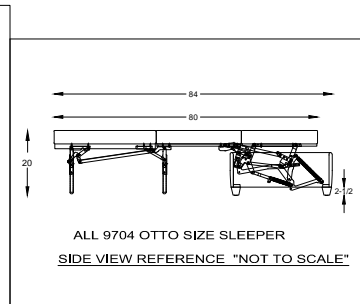

970445L or R ONE ARM SOFA QUEEN SLEEPER
*SHOWN AS LEFT ARM

970466L or R ONE ARM LOVESEAT FULL SLEEPER
*SHOWN AS LEFT ARM

9704111L or R ONE ARM CHAIR 1-1/2 TWIN SLEEPER
*SHOWN AS LEFT ARM

970415L or R ONE ARM CHAIR COT SLEEPER
*SHOWN AS LEFT ARM

970492 OTTO TWIN SLEEPER

9704108 ARMLESS LARGE SOFA KING SLEEPER

970444 ARMLESS SOFA QUEEN SLEEPER

970467 ARMLESS LOVESEAT FULL SLEEPER

9704112 ARMLESS CHAIR 1-1/2 TWIN SLEEPER

9704116 ARMLESS CHAIR COT SLEEPER

9704100 OTTO COT SLEEPER

"/" = FINISH LEG OPTION
"C" = CHROME LEG OPTION

Scale: 3/16" = 1'-0"

This schematic is current as 02/017 . The company reserves the right to change dimensions and products offered. A more recent schematic may be available for this series. To see the most current schematic, go to <http://lazarind.com>