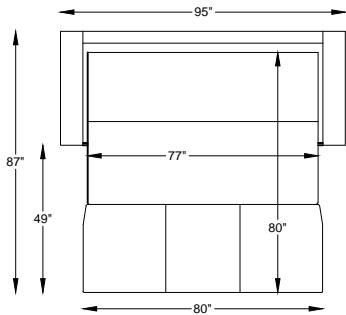

9704 ENDICOTT

970495 SOFA KING LARGE SLEEPER

970446 SOFA QUEEN SLEEPER

9704060 LOVESEAT FULL SLEEPER

970458 CHAIR-1/2 TWIN SLEEPER

970459 CHAIR COT SLEEPER

9704101 OTTO FULL SLEEPER

9704107L or R ONE ARM LARGE SOFA KING SLEEPER
*SHOWN AS LEFT ARM

970445L or R ONE ARM SOFA QUEEN SLEEPER
*SHOWN AS LEFT ARM

970466L or R ONE ARM LOVESEAT FULL SLEEPER
*SHOWN AS LEFT ARM

9704111L or R ONE ARM CHAIR 1-1/2 TWIN SLEEPER
*SHOWN AS LEFT ARM

970415L or R ONE ARM CHAIR COT SLEEPER
*SHOWN AS LEFT ARM

9704100 OTTO COT SLEEPER

"/" = FINISH LEG OPTION
"C" = CHROME LEG OPTION

Scale: 3/16" = 1'-0"

This schematic is current as 02/017 . The company reserves the right to change dimensions and products offered. A more recent schematic may be available for this series. To see the most current schematic, go to <http://lazarind.com>