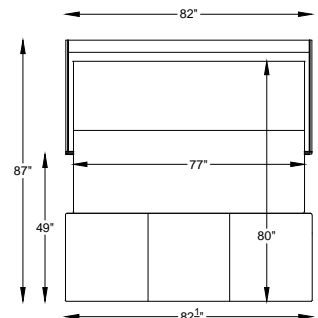

9704108 ARMLESS LARGE SOFA KING SLEEPER