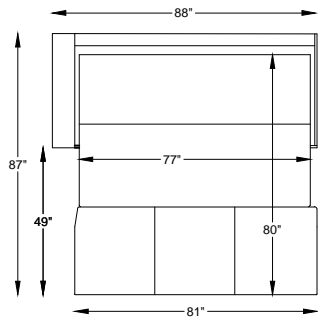

9704 ENDICOTT

970495 SOFA KING LARGE SLEEPER

970446 SOFA QUEEN SLEEPER

9704060 LOVESEAT FULL SLEEPER

970458 CHAIR-1/2 TWIN SLEEPER

970459 CHAIR COT SLEEPER

9704101 OTTO FULL SLEEPER

9704107L or R ONE ARM LARGE SOFA KING SLEEPER
*SHOWN AS LEFT ARM

970445L or R ONE ARM SOFA QUEEN SLEEPER
*SHOWN AS LEFT ARM

970466L or R ONE ARM LOVESEAT FULL SLEEPER
*SHOWN AS LEFT ARM

9704111L or R ONE ARM CHAIR 1-1/2 TWIN SLEEPER
*SHOWN AS LEFT ARM

970415L or R ONE ARM CHAIR COT SLEEPER
*SHOWN AS LEFT ARM

9704100 OTTO COT SLEEPER

"/" = FINISH LEG OPTION
"C" = CHROME LEG OPTION

Scale: 3/16" = 1'-0"

This schematic is current as 02/017 . The company reserves the right to change dimensions and products offered. A more recent schematic may be available for this series. To see the most current schematic, go to <http://lazarind.com>