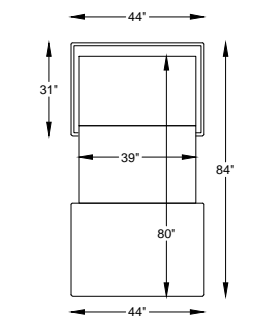

970445L or R ONE ARM SOFA QUEEN SLEEPER
*SHOWN AS LEFT ARM

970466L or R ONE ARM LOVESEAT FULL SLEEPER
*SHOWN AS LEFT ARM

9704111L or R ONE ARM CHAIR 1-1/2 TWIN SLEEPER
*SHOWN AS LEFT ARM

970415L or R ONE ARM CHAIR COT SLEEPER
*SHOWN AS LEFT ARM

9704100 OTTO COT SLEEPER

"/" = FINISH LEG OPTION
"C" = CHROME LEG OPTION

Scale: 3/16" = 1'-0"

This schematic is current as 02/017 . The company reserves the right to change dimensions and products offered. A more recent schematic may be available for this series. To see the most current schematic, go to <http://lazarind.com>