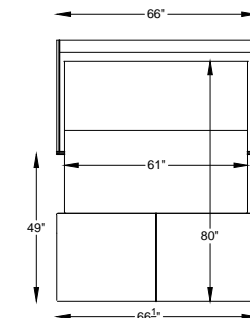

970444 ARMLESS SOFA QUEEN SLEEPER