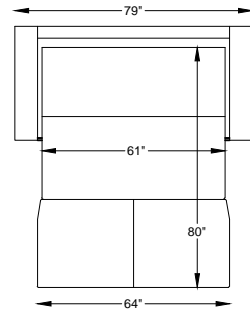

9704 ENDICOTT

970495 SOFA KING LARGE SLEEPER

970446 SOFA QUEEN SLEEPER

9704060 LOVESEAT FULL SLEEPER

970458 CHAIR-1/2 TWIN SLEEPER

970459 CHAIR COT SLEEPER

9704101 OTTO FULL SLEEPER

9704107L or R ONE ARM LARGE SOFA KING SLEEPER
*SHOWN AS LEFT ARM

970445L or R ONE ARM SOFA QUEEN SLEEPER
*SHOWN AS LEFT ARM

970466L or R ONE ARM LOVESEAT FULL SLEEPER
*SHOWN AS LEFT ARM

9704111L or R ONE ARM CHAIR 1-1/2 TWIN SLEEPER
*SHOWN AS LEFT ARM

970415L or R ONE ARM CHAIR COT SLEEPER
*SHOWN AS LEFT ARM

9704100 OTTO COT SLEEPER

"/" = FINISH LEG OPTION
"C" = CHROME LEG OPTION

Scale: 3/16" = 1'-0"

This schematic is current as 02/017 . The company reserves the right to change dimensions and products offered. A more recent schematic may be available for this series. To see the most current schematic, go to <http://lazarind.com>