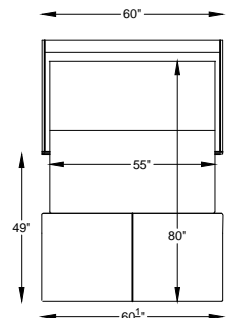

970467 ARMLESS LOVESEAT FULL SLEEPER