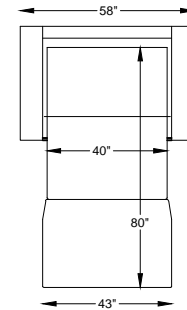

9704 ENDICOTT

970495 SOFA KING LARGE SLEEPER

970446 SOFA QUEEN SLEEPER

9704060 LOVESEAT FULL SLEEPER

970458 CHAIR-1/2 TWIN SLEEPER

970459 CHAIR COT SLEEPER

9704101 OTTO FULL SLEEPER

9704107L or R ONE ARM LARGE SOFA KING SLEEPER
*SHOWN AS LEFT ARM

970445L or R ONE ARM SOFA QUEEN SLEEPER
*SHOWN AS LEFT ARM

970466L or R ONE ARM LOVESEAT FULL SLEEPER
*SHOWN AS LEFT ARM

9704111L or R ONE ARM CHAIR 1-1/2 TWIN SLEEPER
*SHOWN AS LEFT ARM

970415L or R ONE ARM CHAIR COT SLEEPER
*SHOWN AS LEFT ARM

9704100 OTTO COT SLEEPER

"/" = FINISH LEG OPTION
"C" = CHROME LEG OPTION

Scale: 3/16" = 1'-0"

This schematic is current as 02/017 . The company reserves the right to change dimensions and products offered. A more recent schematic may be available for this series. To see the most current schematic, go to <http://lazarind.com>