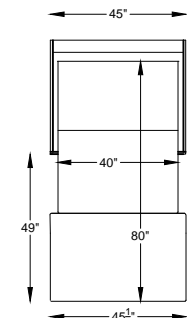

970445L or R ONE ARM SOFA QUEEN SLEEPER
*SHOWN AS LEFT ARM

970466L or R ONE ARM LOVESEAT FULL SLEEPER
*SHOWN AS LEFT ARM

9704111L or R ONE ARM CHAIR 1-1/2 TWIN SLEEPER
*SHOWN AS LEFT ARM

970415L or R ONE ARM CHAIR COT SLEEPER
*SHOWN AS LEFT ARM

970492 OTTO TWIN SLEEPER

9704108 ARMLESS LARGE SOFA KING SLEEPER

970444 ARMLESS SOFA QUEEN SLEEPER

970467 ARMLESS LOVESEAT FULL SLEEPER

9704112 ARMLESS CHAIR 1-1/2 TWIN SLEEPER

9704116 ARMLESS CHAIR COT SLEEPER

9704100 OTTO COT SLEEPER

"/" = FINISH LEG OPTION
"C" = CHROME LEG OPTION

Scale: 3/16" = 1'-0"

This schematic is current as 02/017 . The company reserves the right to change dimensions and products offered. A more recent schematic may be available for this series. To see the most current schematic, go to <http://lazarind.com>