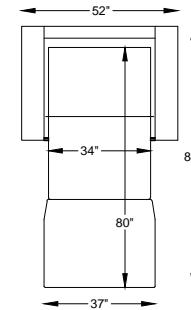

9704 ENDICOTT

970495 SOFA KING LARGE SLEEPER

970446 SOFA QUEEN SLEEPER

9704060 LOVESEAT FULL SLEEPER

970458 CHAIR-1/2 TWIN SLEEPER

970459 CHAIR COT SLEEPER

9704101 OTTO FULL SLEEPER

9704107L or R ONE ARM LARGE SOFA KING SLEEPER
*SHOWN AS LEFT ARM

970445L or R ONE ARM SOFA QUEEN SLEEPER
*SHOWN AS LEFT ARM

970466L or R ONE ARM LOVESEAT FULL SLEEPER
*SHOWN AS LEFT ARM

9704111L or R ONE ARM CHAIR 1-1/2 TWIN SLEEPER
*SHOWN AS LEFT ARM

970415L or R ONE ARM CHAIR COT SLEEPER
*SHOWN AS LEFT ARM

9704100 OTTO COT SLEEPER

"/" = FINISH LEG OPTION
"C" = CHROME LEG OPTION

Scale: 3/16" = 1'-0"

This schematic is current as 02/017 . The company reserves the right to change dimensions and products offered. A more recent schematic may be available for this series. To see the most current schematic, go to <http://lazarind.com>