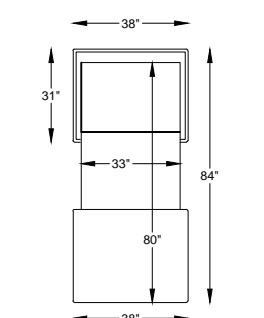

970492 OTTO TWIN SLEEPER

9704108 ARMLESS LARGE SOFA KING SLEEPER

970444 ARMLESS SOFA QUEEN SLEEPER

970467 ARMLESS LOVESEAT FULL SLEEPER

9704112 ARMLESS CHAIR 1-1/2 TWIN SLEEPER

9704116 ARMLESS CHAIR COT SLEEPER

9704100 OTTO COT SLEEPER

"/" = FINISH LEG OPTION
"C" = CHROME LEG OPTION

Scale: 3/16" = 1'-0"

This schematic is current as 02/017 . The company reserves the right to change dimensions and products offered. A more recent schematic may be available for this series. To see the most current schematic, go to <http://lazarind.com>