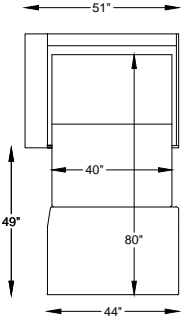

9704 ENDICOTT

970495 SOFA KING LARGE SLEEPER

970446 SOFA QUEEN SLEEPER

9704060 LOVESEAT FULL SLEEPER

970458 CHAIR-1/2 TWIN SLEEPER

970459 CHAIR COT SLEEPER

9704101 OTTO FULL SLEEPER

9704107L or R ONE ARM LARGE SOFA KING SLEEPER
*SHOWN AS LEFT ARM

970445L or R ONE ARM SOFA QUEEN SLEEPER
*SHOWN AS LEFT ARM

970466L or R ONE ARM LOVESEAT FULL SLEEPER
*SHOWN AS LEFT ARM

9704111L or R ONE ARM CHAIR 1-1/2 TWIN SLEEPER
*SHOWN AS LEFT ARM

970415L or R ONE ARM CHAIR COT SLEEPER
*SHOWN AS LEFT ARM

9704100 OTTO COT SLEEPER

"/" = FINISH LEG OPTION
"C" = CHROME LEG OPTION

Scale: 3/16" = 1'-0"

This schematic is current as 02/017 . The company reserves the right to change dimensions and products offered. A more recent schematic may be available for this series. To see the most current schematic, go to <http://lazarind.com>