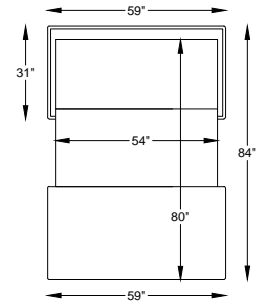

9704 ENDICOTT

970495 SOFA KING LARGE SLEEPER

970446 SOFA QUEEN SLEEPER

9704060 LOVESEAT FULL SLEEPER

970458 CHAIR-1/2 TWIN SLEEPER

970459 CHAIR COT SLEEPER

9704101 OTTO FULL SLEEPER

9704107L or R ONE ARM LARGE SOFA KING SLEEPER
*SHOWN AS LEFT ARM

970445L or R ONE ARM SOFA QUEEN SLEEPER
*SHOWN AS LEFT ARM

970466L or R ONE ARM LOVESEAT FULL SLEEPER
*SHOWN AS LEFT ARM

9704111L or R ONE ARM CHAIR 1-1/2 TWIN SLEEPER
*SHOWN AS LEFT ARM

970415L or R ONE ARM CHAIR COT SLEEPER
*SHOWN AS LEFT ARM

9704100 OTTO COT SLEEPER

"/" = FINISH LEG OPTION
"C" = CHROME LEG OPTION

Scale: 3/16" = 1'-0"

This schematic is current as 02/017 . The company reserves the right to change dimensions and products offered. A more recent schematic may be available for this series. To see the most current schematic, go to <http://lazarind.com>