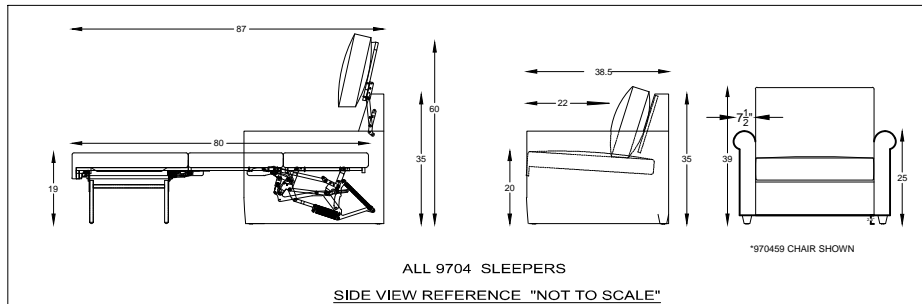

9704100 OTTO COT SLEEPER

"/" = FINISH LEG OPTION
"C" = CHROME LEG OPTION

Scale: 3/16" = 1'-0"

This schematic is current as 02/017 . The company reserves the right to change dimensions and products offered. A more recent schematic may be available for this series. To see the most current schematic, go to <http://lazarind.com>