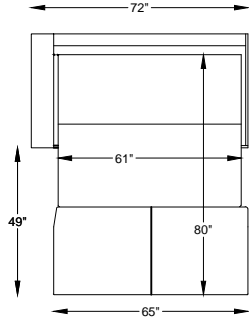

9704 ENDICOTT

970495 SOFA KING LARGE SLEEPER

970446 SOFA QUEEN SLEEPER

9704060 LOVESEAT FULL SLEEPER

970458 CHAIR-1/2 TWIN SLEEPER

970459 CHAIR COT SLEEPER

9704101 OTTO FULL SLEEPER

9704107L or R ONE ARM LARGE SOFA KING SLEEPER
*SHOWN AS LEFT ARM

970445L or R ONE ARM SOFA QUEEN SLEEPER
*SHOWN AS LEFT ARM

970466L or R ONE ARM LOVESEAT FULL SLEEPER
*SHOWN AS LEFT ARM

9704111L or R ONE ARM CHAIR 1-1/2 TWIN SLEEPER
*SHOWN AS LEFT ARM

970415L or R ONE ARM CHAIR COT SLEEPER
*SHOWN AS LEFT ARM

9704100 OTTO COT SLEEPER

"/" = FINISH LEG OPTION
"C" = CHROME LEG OPTION

Scale: 3/16" = 1'-0"

This schematic is current as 02/017 . The company reserves the right to change dimensions and products offered. A more recent schematic may be available for this series. To see the most current schematic, go to <http://lazarind.com>