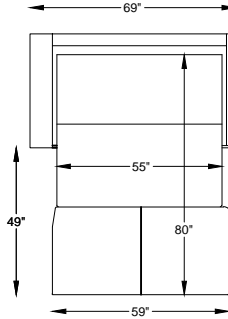

9704 ENDICOTT

970495 SOFA KING LARGE SLEEPER

970446 SOFA QUEEN SLEEPER

9704060 LOVESEAT FULL SLEEPER

970458 CHAIR-1/2 TWIN SLEEPER

970459 CHAIR COT SLEEPER

9704101 OTTO FULL SLEEPER

9704107L or R ONE ARM LARGE SOFA KING SLEEPER
*SHOWN AS LEFT ARM

970445L or R ONE ARM SOFA QUEEN SLEEPER
*SHOWN AS LEFT ARM

970466L or R ONE ARM LOVESEAT FULL SLEEPER
*SHOWN AS LEFT ARM

9704111L or R ONE ARM CHAIR 1-1/2 TWIN SLEEPER
*SHOWN AS LEFT ARM

970415L or R ONE ARM CHAIR COT SLEEPER
*SHOWN AS LEFT ARM

9704100 OTTO COT SLEEPER

"/" = FINISH LEG OPTION
"C" = CHROME LEG OPTION

Scale: 3/16" = 1'-0"

This schematic is current as 02/017 . The company reserves the right to change dimensions and products offered. A more recent schematic may be available for this series. To see the most current schematic, go to <http://lazarind.com>