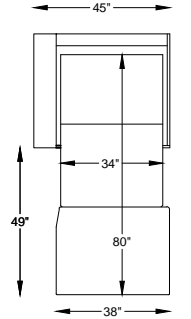

9704 ENDICOTT

970495 SOFA KING LARGE SLEEPER

970446 SOFA QUEEN SLEEPER

9704060 LOVESEAT FULL SLEEPER

970458 CHAIR-1/2 TWIN SLEEPER

970459 CHAIR COT SLEEPER

9704101 OTTO FULL SLEEPER

9704107L or R ONE ARM LARGE SOFA KING SLEEPER
*SHOWN AS LEFT ARM

970445L or R ONE ARM SOFA QUEEN SLEEPER
*SHOWN AS LEFT ARM

970466L or R ONE ARM LOVESEAT FULL SLEEPER
*SHOWN AS LEFT ARM

9704111L or R ONE ARM CHAIR 1-1/2 TWIN SLEEPER
*SHOWN AS LEFT ARM

970415L or R ONE ARM CHAIR COT SLEEPER
*SHOWN AS LEFT ARM

9704100 OTTO COT SLEEPER

"/" = FINISH LEG OPTION
"C" = CHROME LEG OPTION

Scale: 3/16" = 1'-0"

This schematic is current as 02/017 . The company reserves the right to change dimensions and products offered. A more recent schematic may be available for this series. To see the most current schematic, go to <http://lazarind.com>