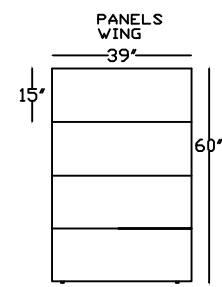

PARKER 5712

This schematic is current as of Aug, 2020
 Lazar reserves the right to change dimensions and/or products offered.
 A more recent schematic may be available for this series at www.lazarind.com
 NOTE: L or R is determined by facing the piece.