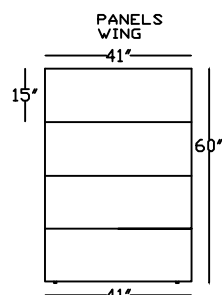

PARKER 5712

This schematic is current as of Aug, 2020
 Lazar reserves the right to change dimensions and/or products offered.
 A more recent schematic may be available for this series at www.lazarind.com
 NOTE: L or R is determined by facing the piece.