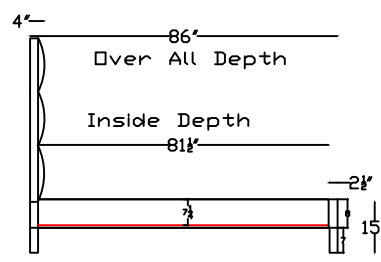

PARKER 5712

This schematic is current as of Aug, 2020
 Lazar reserves the right to change dimensions and/or products offered.
 A more recent schematic may be available for this series at www.lazarind.com
 NOTE: L or R is determined by facing the piece.