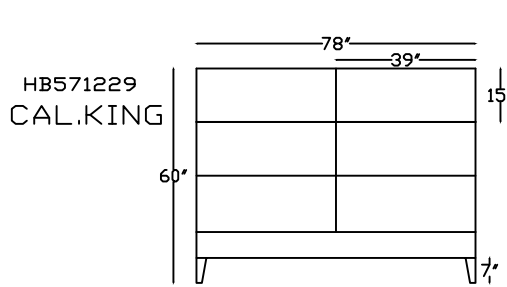

PARKER 5712

This schematic is current as of Aug, 2020
 Lazar reserves the right to change dimensions and/or products offered.
 A more recent schematic may be available for this series at www.lazarind.com
 NOTE: L or R is determined by facing the piece.