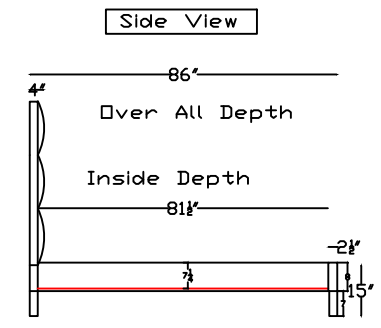

PARKER 5712

This schematic is current as of Aug, 2020
 Lazar reserves the right to change dimensions and/or products offered.
 A more recent schematic may be available for this series at www.lazarind.com
 NOTE: L or R is determined by facing the piece.