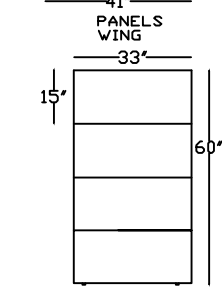

PARKER 5712

This schematic is current as of Aug, 2020
 Lazar reserves the right to change dimensions and/or products offered.
 A more recent schematic may be available for this series at www.lazarind.com
 NOTE: L or R is determined by facing the piece.