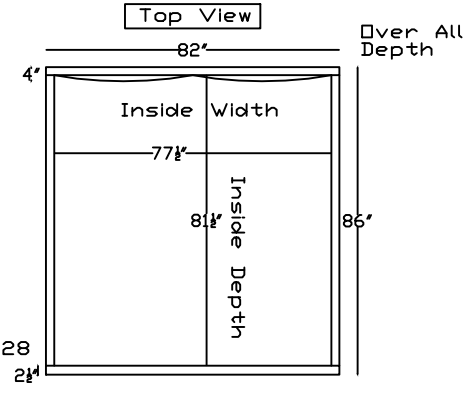

PARKER 5712

This schematic is current as of Aug, 2020
 Lazar reserves the right to change dimensions and/or products offered.
 A more recent schematic may be available for this series at www.lazarind.com
 NOTE: L or R is determined by facing the piece.