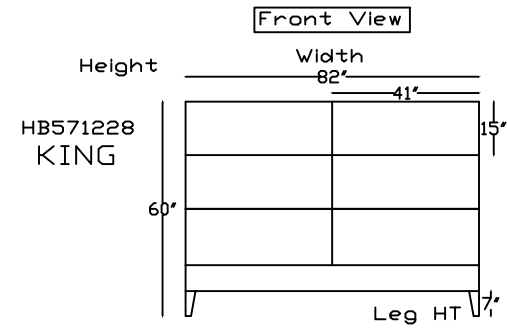

PARKER 5712

This schematic is current as of Aug, 2020
 Lazar reserves the right to change dimensions and/or products offered.
 A more recent schematic may be available for this series at www.lazarind.com
 NOTE: L or R is determined by facing the piece.