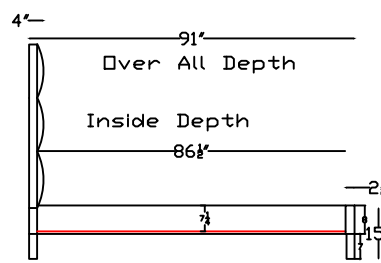

PARKER 5712

This schematic is current as of Aug, 2020
 Lazar reserves the right to change dimensions and/or products offered.
 A more recent schematic may be available for this series at www.lazarind.com
 NOTE: L or R is determined by facing the piece.