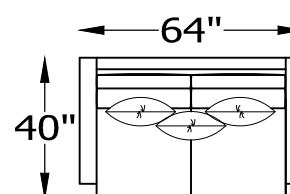

126313 LOVESEAT