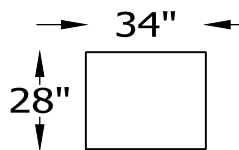

126313 LOVESEAT

126309 ARMLESS LOVESEAT

126307L OR R
ONE ARM CHAISE
(LAF AS SHOWN)

126304 CHAIR

126361L OR R
ONE ARM ANGLE SOFA
(LAF AS SHOWN)

126323 WEDGE

126303L OR R
ONE ARM CHAIR
(LAF AS SHOWN)

126302 ARMLESS CHAIR

126301 OTTOMAN

Scale: 7/32" = 1'-0"

This schematic is current as 4/14 . The company reserves the right to change dimensions and products offered. A more recent schematic may be available for this series. To see the most current schematic, go to <http://lazarind.com>

*NOTE: L or R IS DETERMINED BY FACING AT THE PIECE