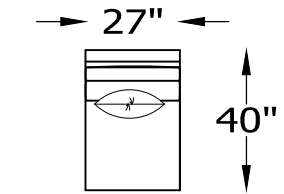

126313 LOVESEAT

126309 ARMLESS LOVESEAT

126307L OR R
ONE ARM CHAISE
(LAF AS SHOWN)

126304 CHAIR

126361L OR R
ONE ARM ANGLE SOFA
(LAF AS SHOWN)

126323 WEDGE

126303L OR R
ONE ARM CHAIR
(LAF AS SHOWN)

126302 ARMLESS CHAIR

126301 OTTOMAN

Scale: 7/32" = 1'-0"

This schematic is current as 4/14 . The company reserves the right to change dimensions and products offered. A more recent schematic may be available for this series. To see the most current schematic, go to <http://lazarind.com>

*NOTE: L or R IS DETERMINED BY FACING AT THE PIECE