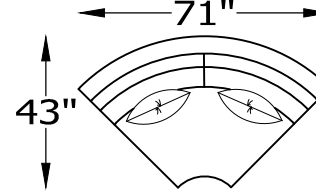

126313 LOVESEAT

126309 ARMLESS LOVESEAT

126307L OR R
ONE ARM CHAISE
(LAF AS SHOWN)

126304 CHAIR

126361L OR R
ONE ARM ANGLE SOFA
(LAF AS SHOWN)

126323 WEDGE

126303L OR R
ONE ARM CHAIR
(LAF AS SHOWN)

126302 ARMLESS CHAIR

126301 OTTOMAN

Scale: 7/32" = 1'-0"

This schematic is current as 4/14 . The company reserves the right to change dimensions and products offered. A more recent schematic may be available for this series. To see the most current schematic, go to <http://lazarind.com>

*NOTE: L or R IS DETERMINED BY FACING AT THE PIECE