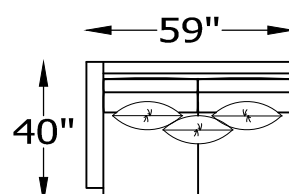

126310L OR R
ONE ARM LOVESEAT
(LAF AS SHOWN)