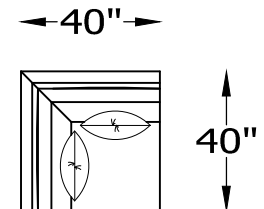

126305 CORNER SQUARE