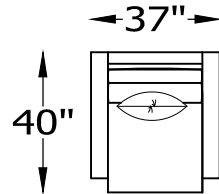

1263 MONACO SERIES

Scale: 7/32" = 1'-0"

This schematic is current as 4/14 . The company reserves the right to change dimensions and products offered. A more recent schematic may be available for this series. To see the most current schematic, go to <http://lazarind.com>

*NOTE: L or R IS DETERMINED BY FACING AT THE PIECE