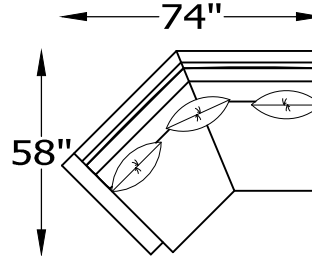

126313 LOVESEAT

126309 ARMLESS LOVESEAT

126307L OR R
ONE ARM CHAISE
(LAF AS SHOWN)

126304 CHAIR

126361L OR R
ONE ARM ANGLE SOFA
(LAF AS SHOWN)

126323 WEDGE

126303L OR R
ONE ARM CHAIR
(LAF AS SHOWN)

126302 ARMLESS CHAIR

126301 OTTOMAN

Scale: 7/32" = 1'-0"

This schematic is current as 4/14 . The company reserves the right to change dimensions and products offered. A more recent schematic may be available for this series. To see the most current schematic, go to <http://lazarind.com>

*NOTE: L or R IS DETERMINED BY FACING AT THE PIECE