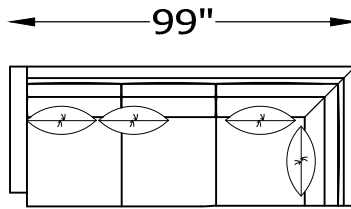

126318L OR R
ONE ARM SOFA W/ RETURN
(LAF AS SHOWN)