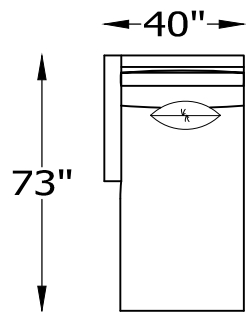

126307L OR R
ONE ARM CHAISE
(LAF AS SHOWN)