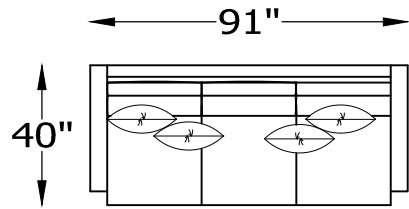

1263 MONACO SERIES

126320 SOFA