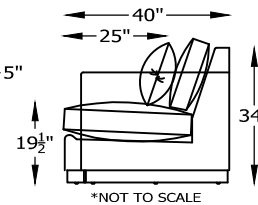

126313 LOVESEAT

126309 ARMLESS LOVESEAT

126307L OR R
ONE ARM CHAISE
(LAF AS SHOWN)

126304 CHAIR

126361L OR R
ONE ARM ANGLE SOFA
(LAF AS SHOWN)

126323 WEDGE

126303L OR R
ONE ARM CHAIR
(LAF AS SHOWN)

126302 ARMLESS CHAIR

126301 OTTOMAN

Scale: 7/32" = 1'-0"

This schematic is current as 4/14 . The company reserves the right to change dimensions and products offered. A more recent schematic may be available for this series. To see the most current schematic, go to <http://lazarind.com>

*NOTE: L or R IS DETERMINED BY FACING AT THE PIECE