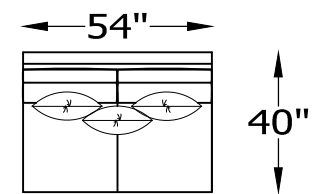

126309 ARMLESS LOVESEAT