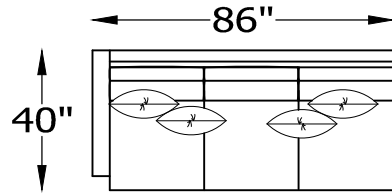

126317L OR R
ONE ARM SOFA
(LAF AS SHOWN)