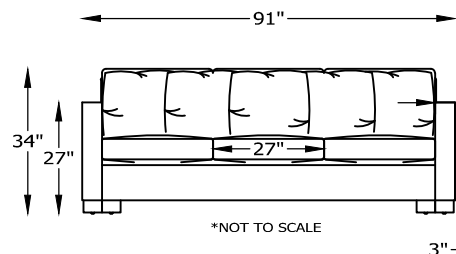

126313 LOVESEAT

126309 ARMLESS LOVESEAT

126307L OR R
ONE ARM CHAISE
(LAF AS SHOWN)

126304 CHAIR

126361L OR R
ONE ARM ANGLE SOFA
(LAF AS SHOWN)

126323 WEDGE

126303L OR R
ONE ARM CHAIR
(LAF AS SHOWN)

126302 ARMLESS CHAIR

126301 OTTOMAN

Scale: 7/32" = 1'-0"

This schematic is current as 4/14 . The company reserves the right to change dimensions and products offered. A more recent schematic may be available for this series. To see the most current schematic, go to <http://lazarind.com>

*NOTE: L or R IS DETERMINED BY FACING AT THE PIECE