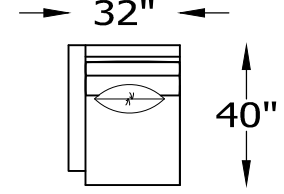

126313 LOVESEAT

126309 ARMLESS LOVESEAT

126307L OR R
ONE ARM CHAISE
(LAF AS SHOWN)

126304 CHAIR

126361L OR R
ONE ARM ANGLE SOFA
(LAF AS SHOWN)

126323 WEDGE

126303L OR R
ONE ARM CHAIR
(LAF AS SHOWN)

126302 ARMLESS CHAIR

126301 OTTOMAN

Scale: 7/32" = 1'-0"

This schematic is current as 4/14 . The company reserves the right to change dimensions and products offered. A more recent schematic may be available for this series. To see the most current schematic, go to <http://lazarind.com>

*NOTE: L or R IS DETERMINED BY FACING AT THE PIECE