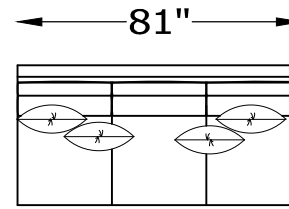

126314 ARMLESS SOFA