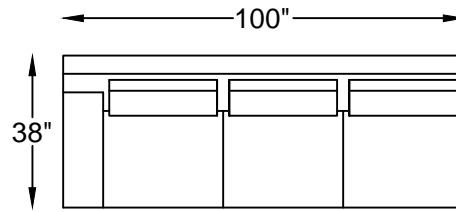

123417LC & RC
123417L/ & 123417R/
ONE ARM SOFA
(LAF AS SHOWN)