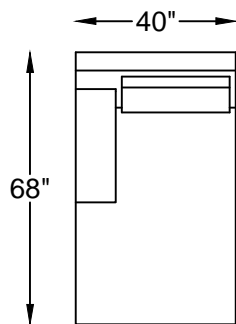

123409C
123409/
ARMLESS LOVESEAT

123407LC & RC
123407L/ & 123407R/
ONE ARM CHAISE
(LAF AS SHOWN)