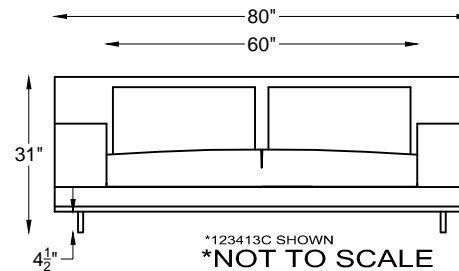

123419LC & RC
123419L/ & 123419R/
ONE ARM SOFA W/ BUMPER
(LAF AS SHOWN)

*123413C SHOWN
*NOT TO SCALE