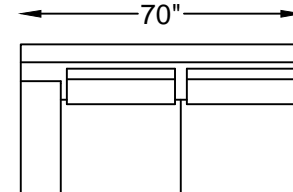

123415RC & 123415LC
123415R/ & 123415L/
ARMLESS SOFA W/ RETURN
(RF AS SHOWN)

123410LC & RC
123410L/ & 123410R/
ONE ARM LOVESEAT
(LAF AS SHOWN)