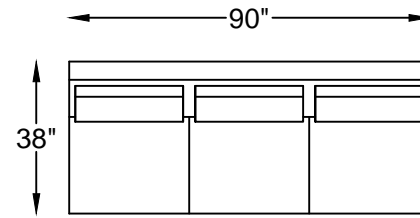

123414C
123414/
ARMLESS SOFA