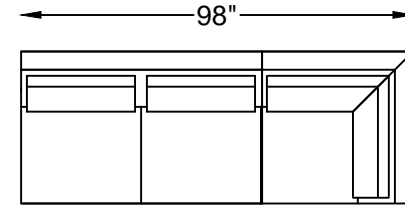

123414C
123414/
ARMLESS SOFA

123403LC & RC
123403L/ & 123403R/
ONE ARM CHAIR
(LAF AS SHOWN)

123415RC & 123415LC
123415R/ & 123415L/
ARMLESS SOFA W/ RETURN
(RF AS SHOWN)