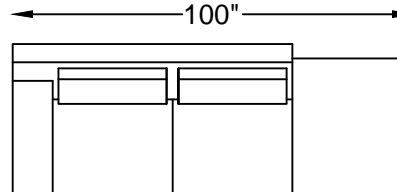

123405C
123405/
CORNER

123419LC & RC
123419L/ & 123419R/
ONE ARM SOFA W/ BUMPER
(LAF AS SHOWN)