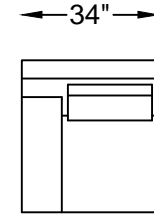

123403LC & RC
123403L/ & 123403R/
ONE ARM CHAIR
(LAF AS SHOWN)