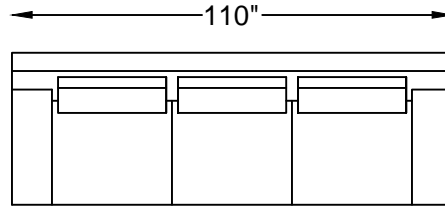

123417LC & RC
123417L/ & 123417R/
ONE ARM SOFA
(LAF AS SHOWN)

123499C
123499/
LARGE SOFA