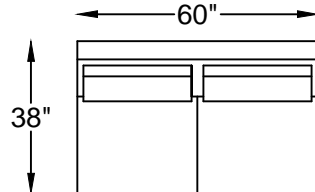

123413C
123413/
LOVESEAT

123409C
123409/
ARMLESS LOVESEAT