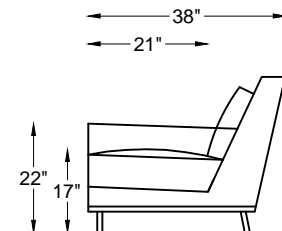

123410LC & RC
123410L/ & 123410R/
ONE ARM LOVESEAT
(LAF AS SHOWN)

*123413C SHOWN
*NOT TO SCALE

Scale: $\frac{1}{4}'' = 1'-00''$

*NOTE: L or R IS DETERMINED BY FACING AT THE PIECE