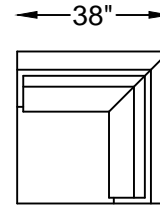

123405C
123405/
CORNER