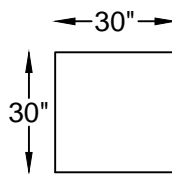

123418LC & RC
123418L/ & 123418R/
ONE ARM SOFA W/ RETURN
(LAF AS SHOWN)

123401C
123401/
OTTOMAN