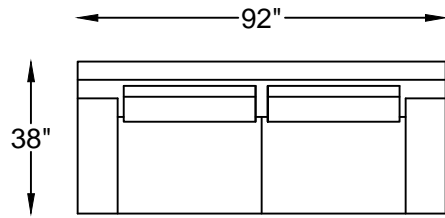

1234 PIAZZA SERIES

123420C
123420/
SOFA