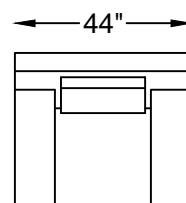

123418LC & RC
123418L/ & 123418R/
ONE ARM SOFA W/ RETURN
(LAF AS SHOWN)

123404C
123404/
CHAIR