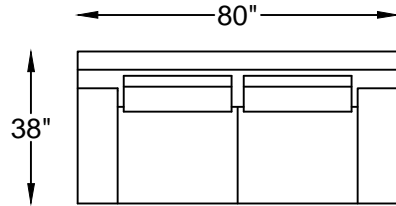

123420C
123420/
SOFA

123413C
123413/
LOVESEAT