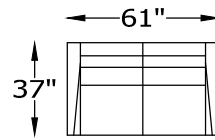

135313 LOVESEAT