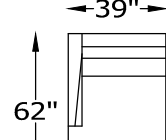

135307L or R CHAISE ONE ARM
SHOWN AS A LEFT