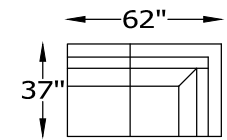

135374L or R ARMLESS LOVESEAT
WITH RETURN
SHOWN AS A RIGHT