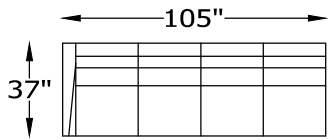

1353 STRATA SERIES

135399 LARGE SOFA

135320 SOFA
135346 SOFA SLEEPER

135351 CONDO SOFA
135368 CONDO SOFA SLEEPER

135313 LOVESEAT

135304 CHAIR
135304SW SWIVEL CHAIR

135318L or R ONE ARM SOFA WITH RETURN
SHOWN AS A LEFT

135398L or R LARGE SOFA ONE ARM
SHOWN AS A LEFT

135317L or R SOFA ONE ARM
135345L or R SOFA ONE ARM SLEEPER
SHOWN AS A LEFT

135350L or R CONDO SOFA ONE ARM
135366L or R CONDO SOFA ONE ARM SLEEPER
SHOWN AS A LEFT

WOOD LEG

135301 OTTOMAN

135386 CHAIR-1/2
135358 CHAIR-1/2 TWIN SLEEPER

135348 SQUARE OTTOMAN
135363 STORAGE OTTOMAN

Scale: $\frac{5}{32}'' = 1'-0''$

This schematic is current as 10/15 . The company reserves the right to change dimensions and products offered. A more recent schematic may be available for this series. To see the most current schematic, go to <http://lazarind.com>