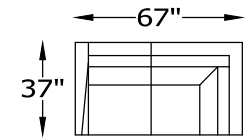

135364L or R ARMLESS LOVESEAT
WITH BUMPER
SHOWN AS A LEFT

135307L or R CHAISE ONE ARM
SHOWN AS A LEFT

135323 WEDGE

135305 CORNER

135352L or R ARMLESS LOVESEAT
BUMPER WITH RETURN
SHOWN AS A LEFT BUMPER

135311L or R ONE ARM LOVESEAT WITH RETURN
SHOWN AS A LEFT

ARM HEIGHT 27"

SEAT HEIGHT 20"

OVERALL DEPTH 37"

OVERALL HEIGHT 36"

*NOT SCALE

CHOOSE LEG STYLE

WOOD BASE

METAL LEG

WOOD LEG

135301 OTTOMAN

135386 CHAIR-1/2
135358 CHAIR-1/2 TWIN SLEEPER

135348 SQUARE OTTOMAN
135363 STORAGE OTTOMAN

Scale: $\frac{5}{32}'' = 1'-0''$

This schematic is current as 10/15 . The company reserves the right to change dimensions and products offered. A more recent schematic may be available for this series. To see the most current schematic, go to <http://lazarind.com>