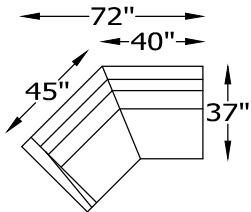

135310L or R LOVESEAT ONE ARM
SHOWN AS A LEFT

135303L or R CHAIR ONE ARM
SHOWN AS A LEFT

135315L or R ARMLESS SOFA
WITH RETURN
SHOWN AS A RIGHT

135397 ARMLESS LARGE SOFA

135314 ARMLESS SOFA
135344 ARMLESS SOFA SLEEPER

135349 ARMLESS CONDO SOFA
135367 ARMLESS CONDO SOFA SLEEPER

135309 ARMLESS LOVESEAT

135302 ARMLESS CHAIR

135374L or R ARMLESS LOVESEAT
WITH RETURN
SHOWN AS A RIGHT

135361L or R ANGLE SOFA ONE ARM
SHOWN AS A LEFT

ARM HEIGHT 27"

SEAT HEIGHT 20"

OVERALL DEPTH 37"

OVERALL HEIGHT 36"

*NOT SCALE

CHOOSE LEG STYLE

WOOD BASE

METAL LEG

WOOD LEG

135301 OTTOMAN

135386 CHAIR-1/2
135358 CHAIR-1/2 TWIN SLEEPER

135348 SQUARE OTTOMAN
135363 STORAGE OTTOMAN

Scale: $\frac{5}{32}'' = 1'-0''$

This schematic is current as 10/15 . The company reserves the right to change dimensions and products offered. A more recent schematic may be available for this series. To see the most current schematic, go to <http://lazarind.com>