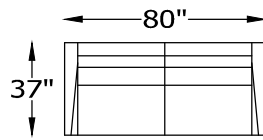

135351 CONDO SOFA
135368 CONDO SOFA SLEEPER