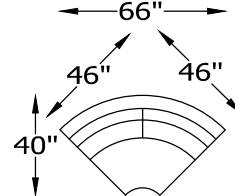

135323 WEDGE