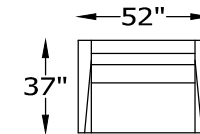

ARM HEIGHT 27"

SEAT HEIGHT 20"

OVERALL DEPTH 37"

OVERALL HEIGHT 36"

*NOT SCALE

CHOOSE LEG STYLE

WOOD BASE

METAL LEG

WOOD LEG

135301 OTTOMAN

135386 CHAIR-1/2
135358 CHAIR-1/2 TWIN SLEEPER

135348 SQUARE OTTOMAN
135363 STORAGE OTTOMAN

Scale: $\frac{5}{32}'' = 1'-0''$

This schematic is current as 10/15 . The company reserves the right to change dimensions and products offered. A more recent schematic may be available for this series. To see the most current schematic, go to <http://lazarind.com>

*NOTE: L or R IS DETERMINED BY FACING AT THE PIECE