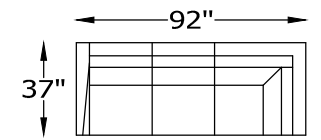

135318L or R ONE ARM SOFA WITH RETURN
SHOWN AS A LEFT