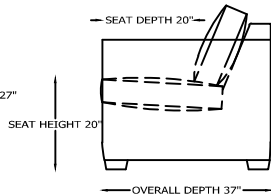

135364L or R ARMLESS LOVESEAT
WITH BUMPER
SHOWN AS A LEFT

135307L or R CHAISE ONE ARM
SHOWN AS A LEFT

135323 WEDGE

135305 CORNER

135352L or R ARMLESS LOVESEAT
BUMPER WITH RETURN
SHOWN AS A LEFT BUMPER

135311L or R ONE ARM LOVESEAT WITH RETURN
SHOWN AS A LEFT

ARM HEIGHT 27"

SEAT HEIGHT 20"

OVERALL DEPTH 37"

OVERALL HEIGHT 36"

*NOT SCALE

CHOOSE LEG STYLE

WOOD BASE

METAL LEG