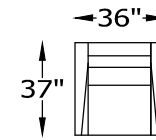

1353 STRATA SERIES

135399 LARGE SOFA

135320 SOFA
135346 SOFA SLEEPER

135351 CONDO SOFA
135368 CONDO SOFA SLEEPER

135313 LOVESEAT

135304 CHAIR
135304SW SWIVEL CHAIR

135318L or R ONE ARM SOFA WITH RETURN
SHOWN AS A LEFT

135398L or R LARGE SOFA ONE ARM
SHOWN AS A LEFT

135317L or R SOFA ONE ARM
135345L or R SOFA ONE ARM SLEEPER
SHOWN AS A LEFT

135350L or R CONDO SOFA ONE ARM
135366L or R CONDO SOFA ONE ARM SLEEPER
SHOWN AS A LEFT

ARM HEIGHT 27"

SEAT HEIGHT 20"

OVERALL DEPTH 37"

OVERALL HEIGHT 36"

*NOT SCALE

CHOOSE LEG STYLE

WOOD BASE

METAL LEG

WOOD LEG

135301 OTTOMAN

135386 CHAIR-1/2
135358 CHAIR-1/2 TWIN SLEEPER

135348 SQUARE OTTOMAN
135363 STORAGE OTTOMAN

Scale: $\frac{5}{32}'' = 1'-0''$

This schematic is current as 10/15 . The company reserves the right to change dimensions and products offered. A more recent schematic may be available for this series. To see the most current schematic, go to <http://lazarind.com>