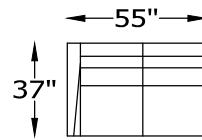

135398L or R LARGE SOFA ONE ARM
SHOWN AS A LEFT

135317L or R SOFA ONE ARM
135345L or R SOFA ONE ARM SLEEPER
SHOWN AS A LEFT

135350L or R CONDO SOFA ONE ARM
135366L or R CONDO SOFA ONE ARM SLEEPER
SHOWN AS A LEFT

ARM HEIGHT 27"

SEAT HEIGHT 20"

OVERALL DEPTH 37"

OVERALL HEIGHT 36"

*NOT SCALE

CHOOSE LEG STYLE

WOOD BASE

METAL LEG

WOOD LEG

135301 OTTOMAN

135386 CHAIR-1/2
135358 CHAIR-1/2 TWIN SLEEPER

135348 SQUARE OTTOMAN
135363 STORAGE OTTOMAN

Scale: $\frac{5}{32}'' = 1'-0''$

This schematic is current as 10/15 . The company reserves the right to change dimensions and products offered. A more recent schematic may be available for this series. To see the most current schematic, go to <http://lazarind.com>