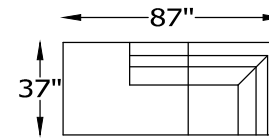

135364L or R ARMLESS LOVESEAT
WITH BUMPER
SHOWN AS A LEFT

135307L or R CHAISE ONE ARM
SHOWN AS A LEFT

135323 WEDGE

135305 CORNER

135352L or R ARMLESS LOVESEAT
BUMPER WITH RETURN
SHOWN AS A LEFT BUMPER

135311L or R ONE ARM LOVESEAT WITH RETURN
SHOWN AS A LEFT

ARM HEIGHT 27"

SEAT HEIGHT 20"

OVERALL DEPTH 37"

OVERALL HEIGHT 36"

*NOT SCALE

CHOOSE LEG STYLE

WOOD BASE

METAL LEG

WOOD LEG

135301 OTTOMAN

135386 CHAIR-1/2
135358 CHAIR-1/2 TWIN SLEEPER

135348 SQUARE OTTOMAN
135363 STORAGE OTTOMAN

Scale: $\frac{5}{32}'' = 1'-0''$

This schematic is current as 10/15 . The company reserves the right to change dimensions and products offered. A more recent schematic may be available for this series. To see the most current schematic, go to <http://lazarind.com>