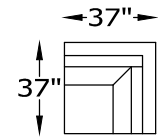

135305 CORNER