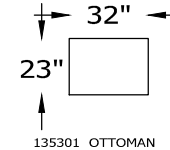

ARM HEIGHT 27"

SEAT HEIGHT 20"

OVERALL DEPTH 37"

OVERALL HEIGHT 36"

*NOT SCALE

CHOOSE LEG STYLE

WOOD BASE

METAL LEG

WOOD LEG

135301 OTTOMAN

135386 CHAIR-1/2
135358 CHAIR-1/2 TWIN SLEEPER

135348 SQUARE OTTOMAN
135363 STORAGE OTTOMAN

Scale: $\frac{5}{32}'' = 1'-0''$

This schematic is current as 10/15 . The company reserves the right to change dimensions and products offered. A more recent schematic may be available for this series. To see the most current schematic, go to <http://lazarind.com>