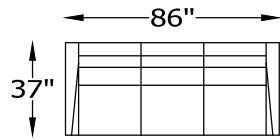

1353 STRATA SERIES

135399 LARGE SOFA

135320 SOFA
135346 SOFA SLEEPER

135351 CONDO SOFA
135368 CONDO SOFA SLEEPER

135313 LOVESEAT

135304 CHAIR
135304SW SWIVEL CHAIR

135318L or R ONE ARM SOFA WITH RETURN
SHOWN AS A LEFT

135398L or R LARGE SOFA ONE ARM
SHOWN AS A LEFT

135317L or R SOFA ONE ARM
135345L or R SOFA ONE ARM SLEEPER
SHOWN AS A LEFT

135350L or R CONDO SOFA ONE ARM
135366L or R CONDO SOFA ONE ARM SLEEPER
SHOWN AS A LEFT

WOOD LEG

135301 OTTOMAN

135386 CHAIR-1/2
135358 CHAIR-1/2 TWIN SLEEPER

135348 SQUARE OTTOMAN
135363 STORAGE OTTOMAN

Scale: $\frac{5}{32}'' = 1'-0''$

This schematic is current as 10/15 . The company reserves the right to change dimensions and products offered. A more recent schematic may be available for this series. To see the most current schematic, go to <http://lazarind.com>