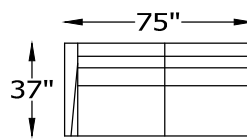

135398L or R LARGE SOFA ONE ARM
SHOWN AS A LEFT

135317L or R SOFA ONE ARM
135345L or R SOFA ONE ARM SLEEPER
SHOWN AS A LEFT

135350L or R CONDO SOFA ONE ARM
135366L or R CONDO SOFA ONE ARM SLEEPER
SHOWN AS A LEFT

ARM HEIGHT 27"

SEAT HEIGHT 20"

OVERALL DEPTH 37"

OVERALL HEIGHT 36"

*NOT SCALE

CHOOSE LEG STYLE

WOOD BASE

METAL LEG

WOOD LEG

135301 OTTOMAN

135386 CHAIR-1/2
135358 CHAIR-1/2 TWIN SLEEPER

135348 SQUARE OTTOMAN
135363 STORAGE OTTOMAN

Scale: $\frac{5}{32}'' = 1'-0''$

This schematic is current as 10/15 . The company reserves the right to change dimensions and products offered. A more recent schematic may be available for this series. To see the most current schematic, go to <http://lazarind.com>