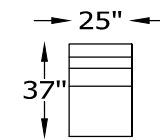

135302 ARMLESS CHAIR