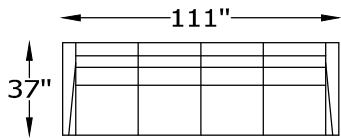

1353 STRATA SERIES

135399 LARGE SOFA

135320 SOFA
135346 SOFA SLEEPER

135351 CONDO SOFA
135368 CONDO SOFA SLEEPER

135313 LOVESEAT

135304 CHAIR
135304SW SWIVEL CHAIR

135318L or R ONE ARM SOFA WITH RETURN
SHOWN AS A LEFT

135398L or R LARGE SOFA ONE ARM
SHOWN AS A LEFT

135317L or R SOFA ONE ARM
135345L or R SOFA ONE ARM SLEEPER
SHOWN AS A LEFT

135350L or R CONDO SOFA ONE ARM
135366L or R CONDO SOFA ONE ARM SLEEPER
SHOWN AS A LEFT

ARM HEIGHT 27"

SEAT HEIGHT 20"

OVERALL DEPTH 37"

OVERALL HEIGHT 36"

*NOT SCALE

CHOOSE LEG STYLE

WOOD BASE

METAL LEG

WOOD LEG

135301 OTTOMAN

135386 CHAIR-1/2
135358 CHAIR-1/2 TWIN SLEEPER

135348 SQUARE OTTOMAN
135363 STORAGE OTTOMAN

Scale: $\frac{5}{32}'' = 1'-0''$

This schematic is current as 10/15 . The company reserves the right to change dimensions and products offered. A more recent schematic may be available for this series. To see the most current schematic, go to <http://lazarind.com>