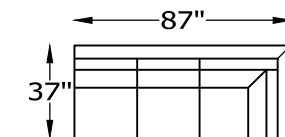

136398L or R LARGE SOFA ONE ARM
SHOWN AS A LEFT

136317L or R SOFA ONE ARM
136345L or R SOFA ONE ARM SLEEPER
SHOWN AS A LEFT

136350L or R CONDO SOFA ONE ARM
136366L or R CONDO SOFA ONE ARM SLEEPER
SHOWN AS A LEFT

136310L or R LOVESEAT ONE ARM
SHOWN AS A LEFT

136303L or R CHAIR ONE ARM
SHOWN AS A LEFT

136315L or R ARMLESS SOFA
WITH RETURN
SHOWN AS A RIGHT

136397 ARMLESS LARGE SOFA

136314 ARMLESS SOFA
136344 ARMLESS SOFA SLEEPER

WOOD LEG

136301 OTTOMAN

136386 CHAIR-1/2
136358 CHAIR-1/2 TWIN SLEEPER

136348 SQUARE OTTOMAN
136363 STORAGE OTTOMAN

Scale: $\frac{5}{32}'' = 1'-0''$

This schematic is current as 10/15 . The company reserves the right to change dimensions and products offered. A more recent schematic may be available for this series. To see the most current schematic, go to <http://lazarind.com>