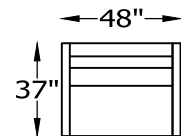

ARM HEIGHT 25"

SEAT DEPTH 20"

SEAT HEIGHT 20"

OVERALL HEIGHT 36"

OVERALL DEPTH 37"

*NOT SCALE

WOOD BASE

METAL LEG

WOOD LEG

136301 OTTOMAN

136386 CHAIR-1/2
136358 CHAIR-1/2 TWIN SLEEPER

136348 SQUARE OTTOMAN
136363 STORAGE OTTOMAN

Scale: $\frac{5}{32}'' = 1'-0''$

This schematic is current as 10/15 . The company reserves the right to change dimensions and products offered. A more recent schematic may be available for this series. To see the most current schematic, go to <http://lazarind.com>

*NOTE: L or R IS DETERMINED BY FACING AT THE PIECE