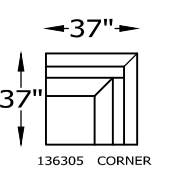

136305 CORNER