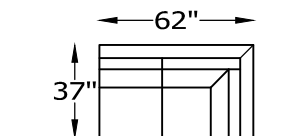

136374L or R ARMLESS LOVESEAT
WITH RETURN
SHOWN AS A RIGHT