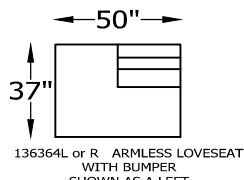

136349 ARMLESS CONDO SOFA
136367 ARMLESS CONDO SOFA SLEEPER

136309 ARMLESS LOVESEAT

136302 ARMLESS CHAIR

136374L or R ARMLESS LOVESEAT
WITH RETURN
SHOWN AS A RIGHT

136361L or R ANGLE SOFA ONE ARM
SHOWN AS A LEFT

ARM HEIGHT 25"

SEAT DEPTH 20"

SEAT HEIGHT 20"

OVERALL HEIGHT 36"

OVERALL DEPTH 37"

*NOT SCALE

WOOD BASE

METAL LEG