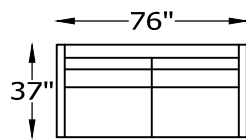

136351 CONDO SOFA
136368 CONDO SOFA SLEEPER