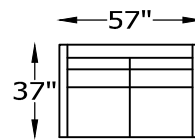

136313 LOVESEAT