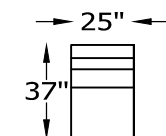

136302 ARMLESS CHAIR