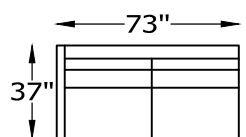

136398L or R LARGE SOFA ONE ARM
SHOWN AS A LEFT

136317L or R SOFA ONE ARM
136345L or R SOFA ONE ARM SLEEPER
SHOWN AS A LEFT

136350L or R CONDO SOFA ONE ARM
136366L or R CONDO SOFA ONE ARM SLEEPER
SHOWN AS A LEFT

WOOD LEG

136301 OTTOMAN

136386 CHAIR-1/2
136358 CHAIR-1/2 TWIN SLEEPER

136348 SQUARE OTTOMAN
136363 STORAGE OTTOMAN

Scale: $\frac{5}{32}'' = 1'-0''$

This schematic is current as 10/15 . The company reserves the right to change dimensions and products offered. A more recent schematic may be available for this series. To see the most current schematic, go to <http://lazarind.com>