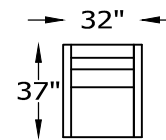

136304 CHAIR
136304SW SWIVEL CHAIR