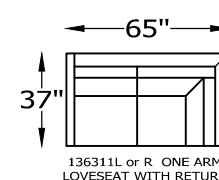

136364L or R ARMLESS LOVESEAT
WITH BUMPER
SHOWN AS A LEFT

136307L or R CHAISE ONE ARM
SHOWN AS A LEFT

136323 WEDGE

136305 CORNER

136352L or R ARMLESS LOVESEAT
BUMPER WITH RETURN
SHOWN AS A LEFT BUMPER

136311L or R ONE ARM
LOVESEAT WITH RETURN
SHOWN AS A LEFT

ARM HEIGHT 25"

SEAT DEPTH 20"

SEAT HEIGHT 20"

OVERALL HEIGHT 36"

OVERALL DEPTH 37"

*NOT SCALE

WOOD BASE

METAL LEG

WOOD LEG

136301 OTTOMAN

136386 CHAIR-1/2
136358 CHAIR-1/2 TWIN SLEEPER

136348 SQUARE OTTOMAN
136363 STORAGE OTTOMAN

Scale: $\frac{5}{32}'' = 1'-0''$

This schematic is current as 10/15 . The company reserves the right to change dimensions and products offered. A more recent schematic may be available for this series. To see the most current schematic, go to <http://lazarind.com>