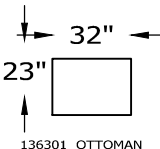

ARM HEIGHT 25"

SEAT DEPTH 20"

SEAT HEIGHT 20"

OVERALL HEIGHT 36"

OVERALL DEPTH 37"

*NOT SCALE

WOOD BASE

METAL LEG

WOOD LEG

136301 OTTOMAN

136386 CHAIR-1/2
136358 CHAIR-1/2 TWIN SLEEPER

136348 SQUARE OTTOMAN
136363 STORAGE OTTOMAN

Scale: $\frac{5}{32}'' = 1'-0''$

This schematic is current as 10/15 . The company reserves the right to change dimensions and products offered. A more recent schematic may be available for this series. To see the most current schematic, go to <http://lazarind.com>