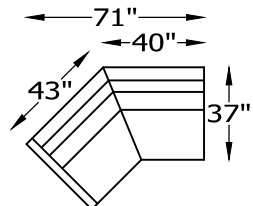

136349 ARMLESS CONDO SOFA
136367 ARMLESS CONDO SOFA SLEEPER

136309 ARMLESS LOVESEAT

136302 ARMLESS CHAIR

136374L or R ARMLESS LOVESEAT
WITH RETURN
SHOWN AS A RIGHT

136361L or R ANGLE SOFA ONE ARM
SHOWN AS A LEFT

ARM HEIGHT 25"

SEAT DEPTH 20"

SEAT HEIGHT 20"

OVERALL HEIGHT 36"

OVERALL DEPTH 37"

*NOT SCALE

WOOD BASE

METAL LEG

WOOD LEG

136301 OTTOMAN

136386 CHAIR-1/2
136358 CHAIR-1/2 TWIN SLEEPER

136348 SQUARE OTTOMAN
136363 STORAGE OTTOMAN

Scale: $\frac{5}{32}'' = 1'-0''$

This schematic is current as 10/15 . The company reserves the right to change dimensions and products offered. A more recent schematic may be available for this series. To see the most current schematic, go to <http://lazarind.com>