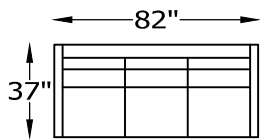

136320 SOFA
136346 SOFA SLEEPER