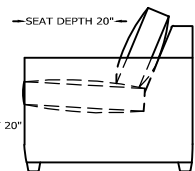

136364L or R ARMLESS LOVESEAT
WITH BUMPER
SHOWN AS A LEFT

136307L or R CHAISE ONE ARM
SHOWN AS A LEFT

136323 WEDGE

136305 CORNER

136352L or R ARMLESS LOVESEAT
BUMPER WITH RETURN
SHOWN AS A LEFT BUMPER

136311L or R ONE ARM
LOVESEAT WITH RETURN
SHOWN AS A LEFT

ARM HEIGHT 25"

SEAT DEPTH 20"

SEAT HEIGHT 20"

OVERALL HEIGHT 36"

OVERALL DEPTH 37"

*NOT SCALE

WOOD BASE

METAL LEG