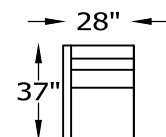

136398L or R LARGE SOFA ONE ARM
SHOWN AS A LEFT

136317L or R SOFA ONE ARM
136345L or R SOFA ONE ARM SLEEPER
SHOWN AS A LEFT

136350L or R CONDO SOFA ONE ARM
136366L or R CONDO SOFA ONE ARM SLEEPER
SHOWN AS A LEFT

136310L or R LOVESEAT ONE ARM
SHOWN AS A LEFT

136303L or R CHAIR ONE ARM
SHOWN AS A LEFT

136315L or R ARMLESS SOFA
WITH RETURN
SHOWN AS A RIGHT

136397 ARMLESS LARGE SOFA

136314 ARMLESS SOFA
136344 ARMLESS SOFA SLEEPER

ARM HEIGHT 25"

SEAT DEPTH 20"

SEAT HEIGHT 20"

OVERALL HEIGHT 36"

OVERALL DEPTH 37"

*NOT SCALE

WOOD BASE

METAL LEG

WOOD LEG

136301 OTTOMAN

136386 CHAIR-1/2
136358 CHAIR-1/2 TWIN SLEEPER

136348 SQUARE OTTOMAN
136363 STORAGE OTTOMAN

Scale: $\frac{5}{32}'' = 1'-0''$

This schematic is current as 10/15 . The company reserves the right to change dimensions and products offered. A more recent schematic may be available for this series. To see the most current schematic, go to <http://lazarind.com>