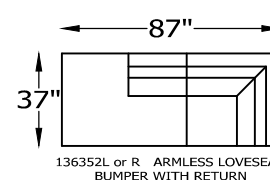

136364L or R ARMLESS LOVESEAT
WITH BUMPER
SHOWN AS A LEFT

136307L or R CHAISE ONE ARM
SHOWN AS A LEFT

136323 WEDGE

136305 CORNER

136352L or R ARMLESS LOVESEAT
BUMPER WITH RETURN
SHOWN AS A LEFT BUMPER

136311L or R ONE ARM
LOVESEAT WITH RETURN
SHOWN AS A LEFT

ARM HEIGHT 25"

SEAT DEPTH 20"

SEAT HEIGHT 20"

OVERALL HEIGHT 36"

OVERALL DEPTH 37"

*NOT SCALE

WOOD BASE

METAL LEG