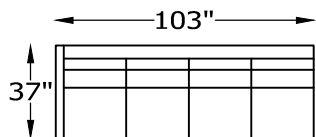

136398L or R LARGE SOFA ONE ARM
SHOWN AS A LEFT

136317L or R SOFA ONE ARM
136345L or R SOFA ONE ARM SLEEPER
SHOWN AS A LEFT

136350L or R CONDO SOFA ONE ARM
136366L or R CONDO SOFA ONE ARM SLEEPER
SHOWN AS A LEFT

WOOD LEG

136301 OTTOMAN

136386 CHAIR-1/2
136358 CHAIR-1/2 TWIN SLEEPER

136348 SQUARE OTTOMAN
136363 STORAGE OTTOMAN

Scale: $\frac{5}{32}'' = 1'-0''$

This schematic is current as 10/15 . The company reserves the right to change dimensions and products offered. A more recent schematic may be available for this series. To see the most current schematic, go to <http://lazarind.com>