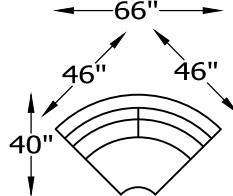

136307L or R CHAISE ONE ARM
SHOWN AS A LEFT

136323 WEDGE