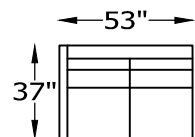

136398L or R LARGE SOFA ONE ARM
SHOWN AS A LEFT

136317L or R SOFA ONE ARM
136345L or R SOFA ONE ARM SLEEPER
SHOWN AS A LEFT

136350L or R CONDO SOFA ONE ARM
136366L or R CONDO SOFA ONE ARM SLEEPER
SHOWN AS A LEFT

ARM HEIGHT 25"

SEAT DEPTH 20"

SEAT HEIGHT 20"

OVERALL HEIGHT 36"

OVERALL DEPTH 37"

*NOT SCALE

WOOD BASE

METAL LEG

WOOD LEG

136301 OTTOMAN

136386 CHAIR-1/2
136358 CHAIR-1/2 TWIN SLEEPER

136348 SQUARE OTTOMAN
136363 STORAGE OTTOMAN

Scale: $\frac{5}{32}'' = 1'-0''$

This schematic is current as 10/15 . The company reserves the right to change dimensions and products offered. A more recent schematic may be available for this series. To see the most current schematic, go to <http://lazarind.com>