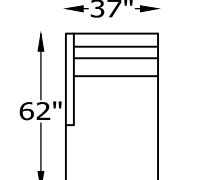

136307L or R CHAISE ONE ARM
SHOWN AS A LEFT