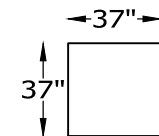

ARM HEIGHT 25"

SEAT DEPTH 20"

SEAT HEIGHT 20"

OVERALL HEIGHT 36"

OVERALL DEPTH 37"

*NOT SCALE

WOOD BASE

METAL LEG

WOOD LEG

136301 OTTOMAN

136386 CHAIR-1/2
136358 CHAIR-1/2 TWIN SLEEPER

136348 SQUARE OTTOMAN
136363 STORAGE OTTOMAN

Scale: $\frac{5}{32}'' = 1'-0''$

This schematic is current as 10/15 . The company reserves the right to change dimensions and products offered. A more recent schematic may be available for this series. To see the most current schematic, go to <http://lazarind.com>

*NOTE: L or R IS DETERMINED BY FACING AT THE PIECE