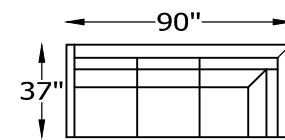

136318L or R ONE ARM SOFA WITH RETURN
SHOWN AS A LEFT