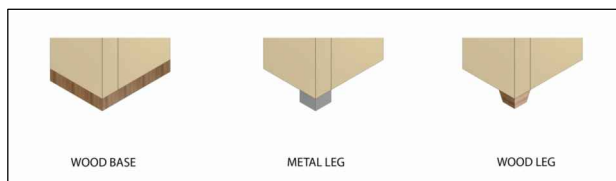

ARM HEIGHT 25"

SEAT DEPTH 20"

SEAT HEIGHT 20"

OVERALL HEIGHT 36"

OVERALL DEPTH 37"

*NOT SCALE

WOOD BASE

METAL LEG