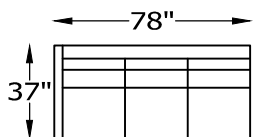

136398L or R LARGE SOFA ONE ARM
SHOWN AS A LEFT

136317L or R SOFA ONE ARM
136345L or R SOFA ONE ARM SLEEPER
SHOWN AS A LEFT

136350L or R CONDO SOFA ONE ARM
136366L or R CONDO SOFA ONE ARM SLEEPER
SHOWN AS A LEFT

WOOD LEG

136301 OTTOMAN

136386 CHAIR-1/2
136358 CHAIR-1/2 TWIN SLEEPER

136348 SQUARE OTTOMAN
136363 STORAGE OTTOMAN

Scale: $\frac{5}{32}'' = 1'-0''$

This schematic is current as 10/15 . The company reserves the right to change dimensions and products offered. A more recent schematic may be available for this series. To see the most current schematic, go to <http://lazarind.com>