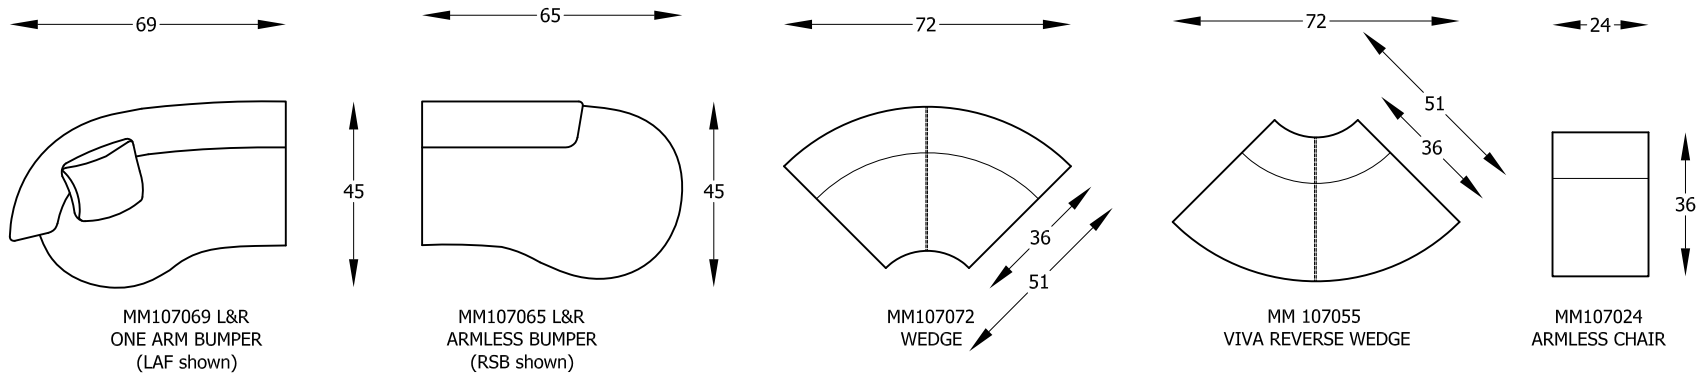

VIVA SERIES

Scale 1/4" = 1'-00"

This schematic is current as 10/07 . The company reserves the right to change dimensions and products offered. A more recent schematic may be available for this series. To see the most current schematic, go to <http://www.lazarind.com>