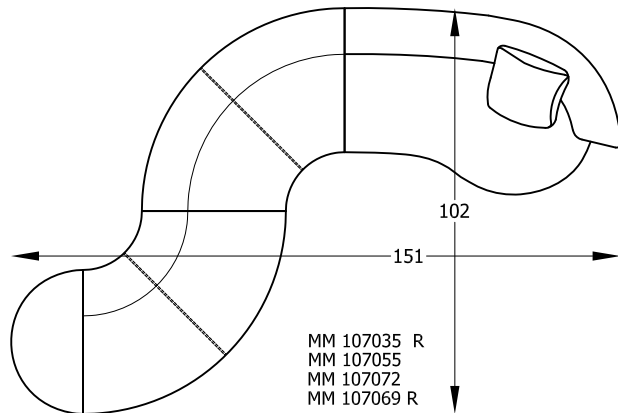

VIVA SERIES

Scale 1/4" = 1'-00"

This schematic is current as 10/07 . The company reserves the right to change dimensions and products offered. A more recent schematic may be available for this series. To see the most current schematic, go to <http://www.lazarind.com>