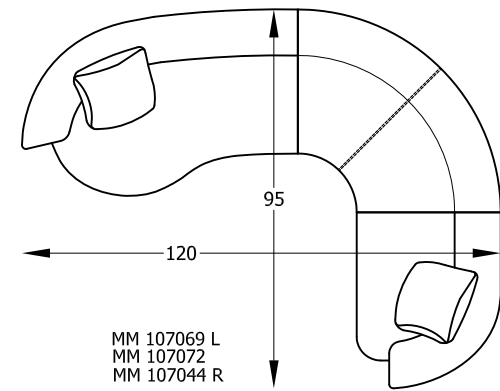

VIVA SERIES

Scale 1/4" = 1'-00"

This schematic is current as 10/07 . The company reserves the right to change dimensions and products offered. A more recent schematic may be available for this series. To see the most current schematic, go to <http://www.lazarind.com>