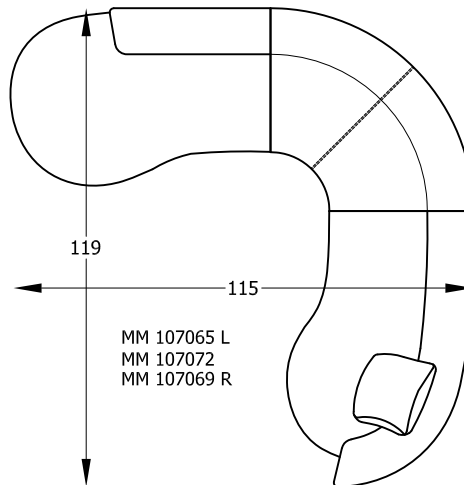

VIVA SERIES

Scale 1/4" = 1'-00"

This schematic is current as 10/07 . The company reserves the right to change dimensions and products offered. A more recent schematic may be available for this series. To see the most current schematic, go to <http://www.lazarind.com>