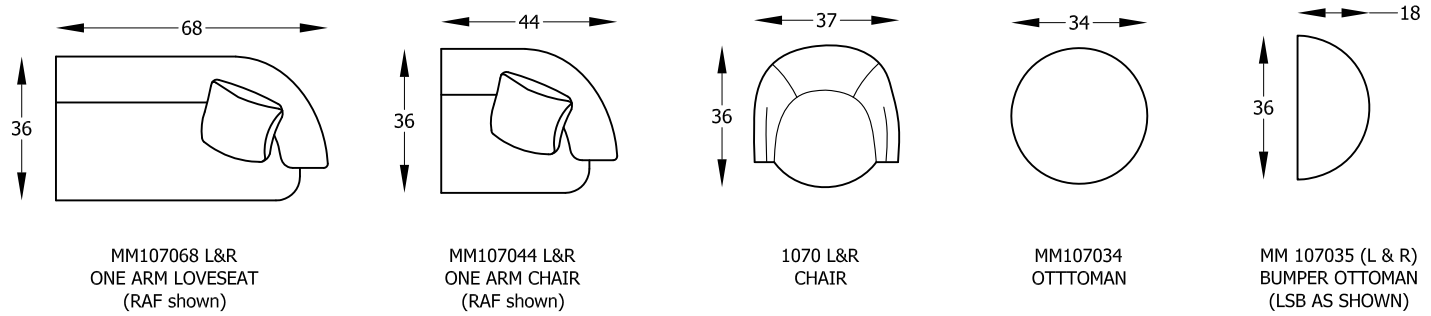

VIVA SERIES

Scale 1/4" = 1'-00"

This schematic is current as 10/07 . The company reserves the right to change dimensions and products offered. A more recent schematic may be available for this series. To see the most current schematic, go to <http://www.lazarind.com>